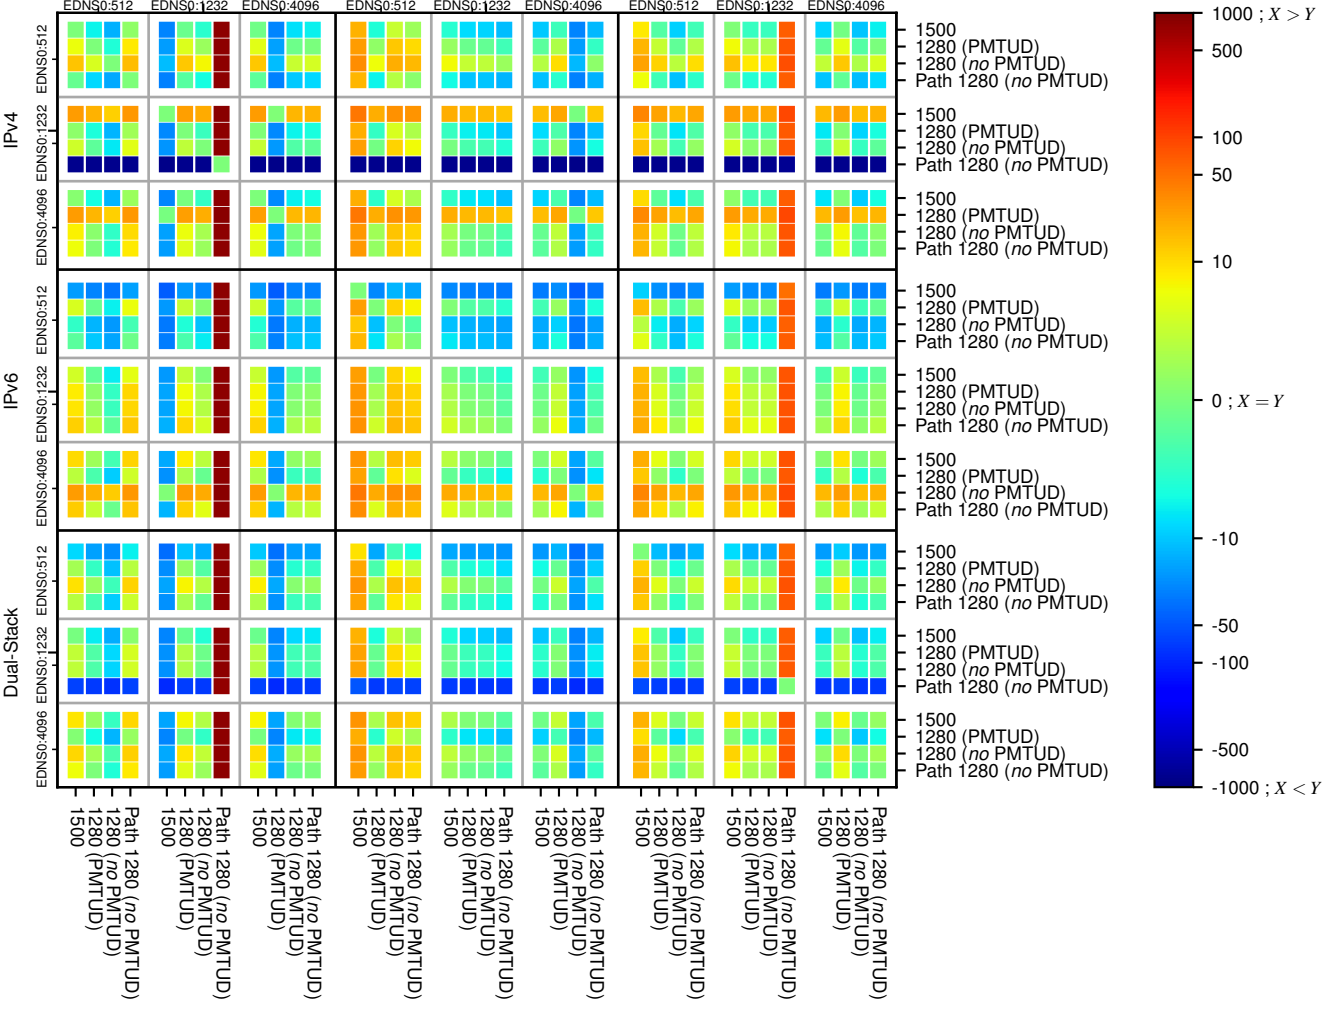

All Zones without DNSSEC returning NOERROR for '.nl'

All Zones with DNSSEC returning NOERROR for '.nl'

All Zones returning NOERROR for '.nl'

$$f(V) = \log(\text{latency}(X)_{\text{median}} - \text{latency}(Y)_{\text{median}}) \text{ms}$$

$$f(V) = \log(\text{latency}(X)_{\text{median}} - \text{latency}(Y)_{\text{median}}) \text{ms}$$

$$f(V) = \log(\text{latency}(X)_{\text{median}} - \text{latency}(Y)_{\text{median}}) \text{ms}$$