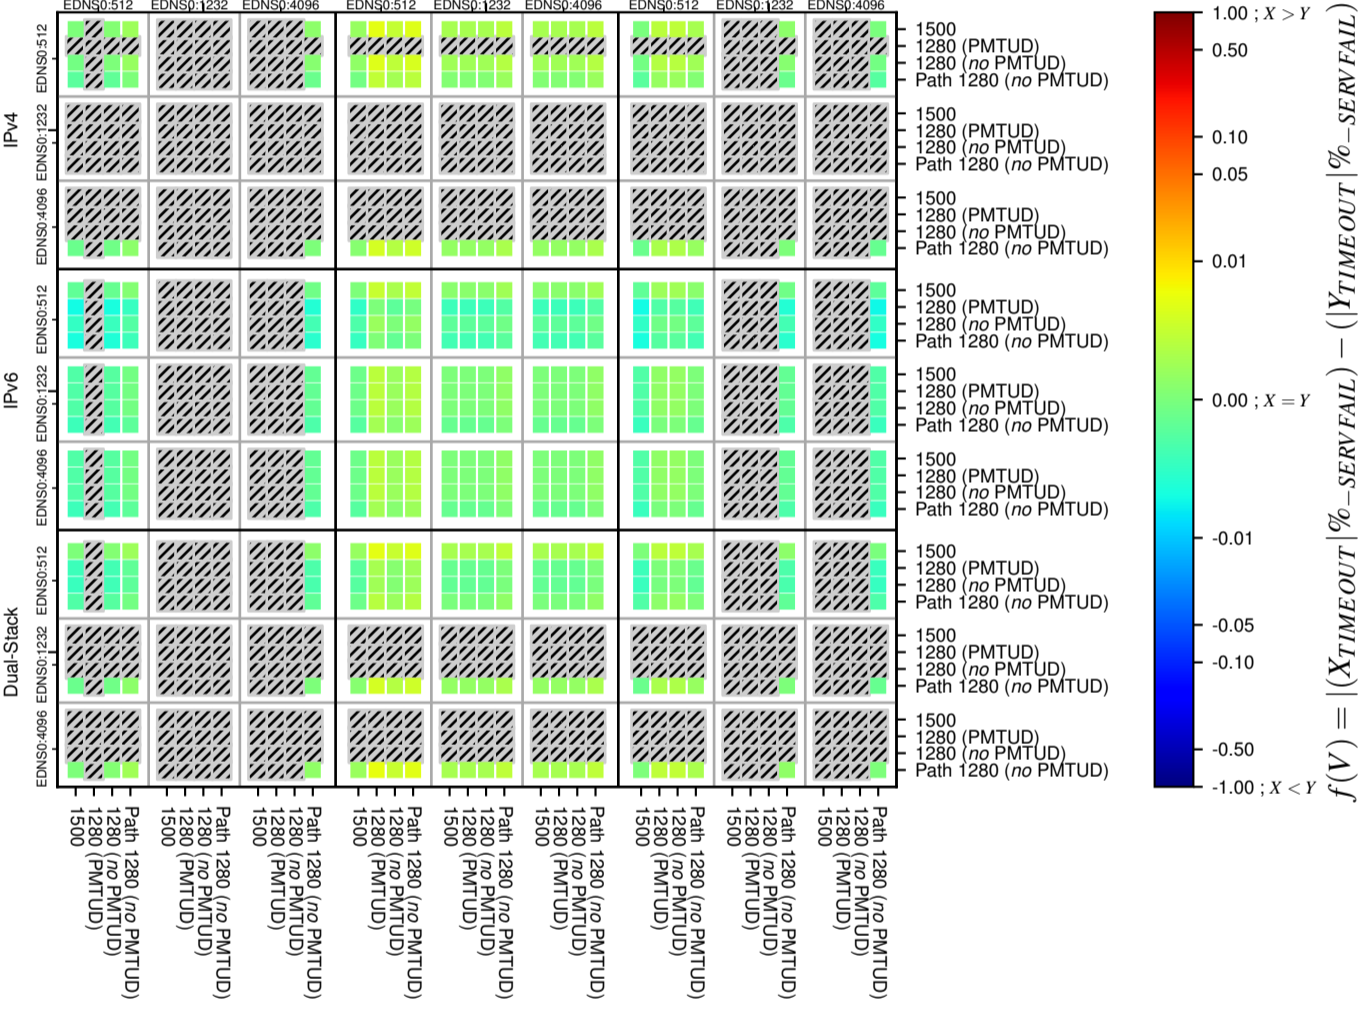

All Zones with DNSSEC for '.de'