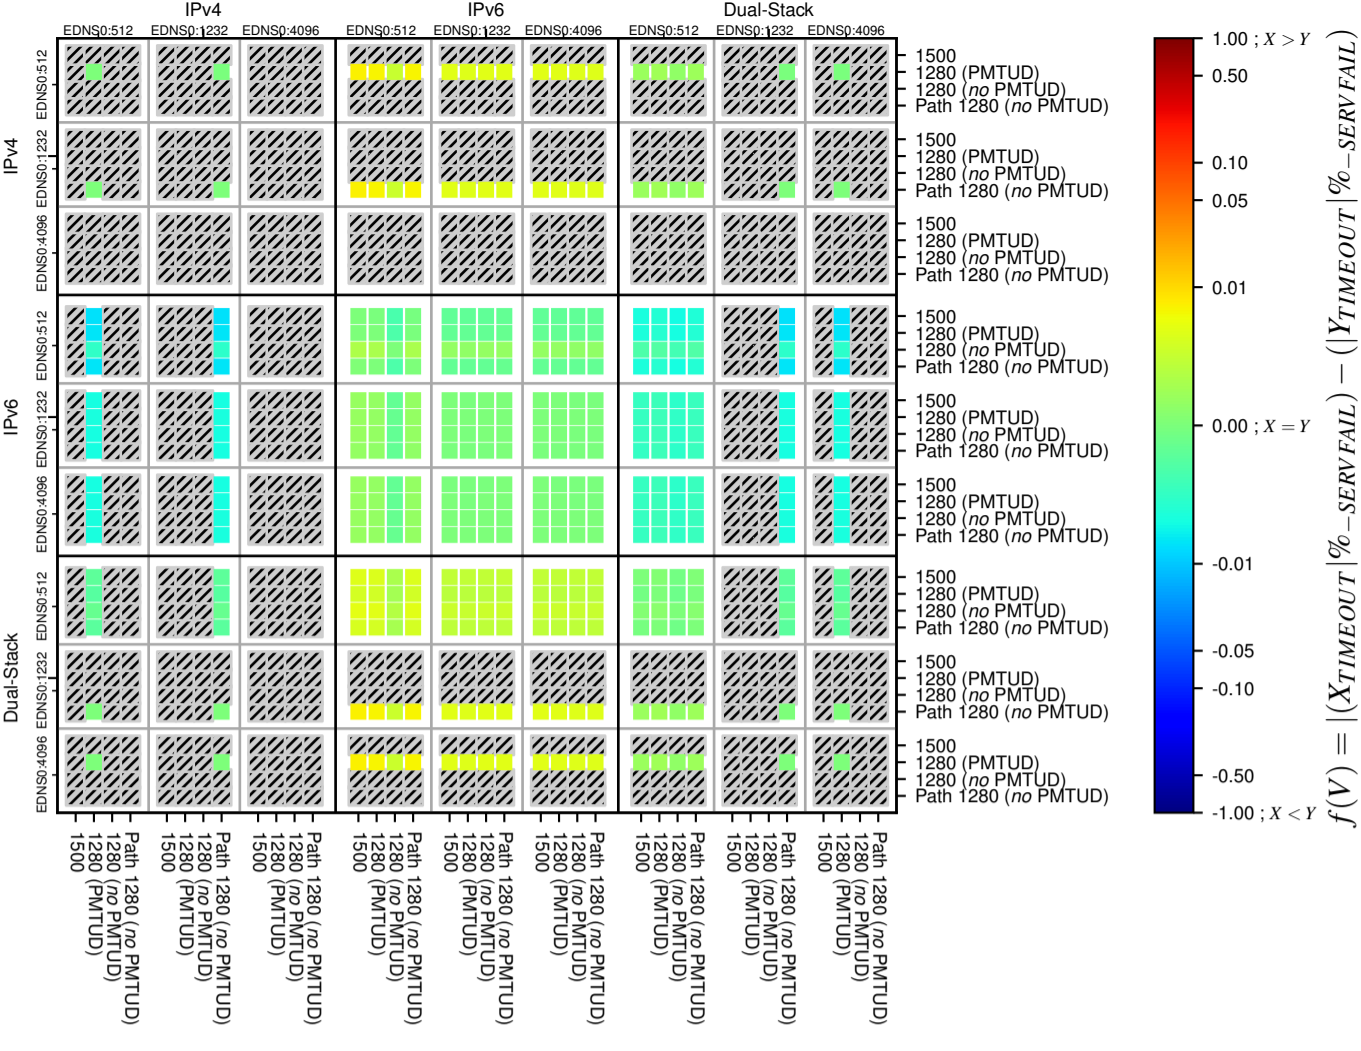

### All Zones without DNSSEC for '.de'