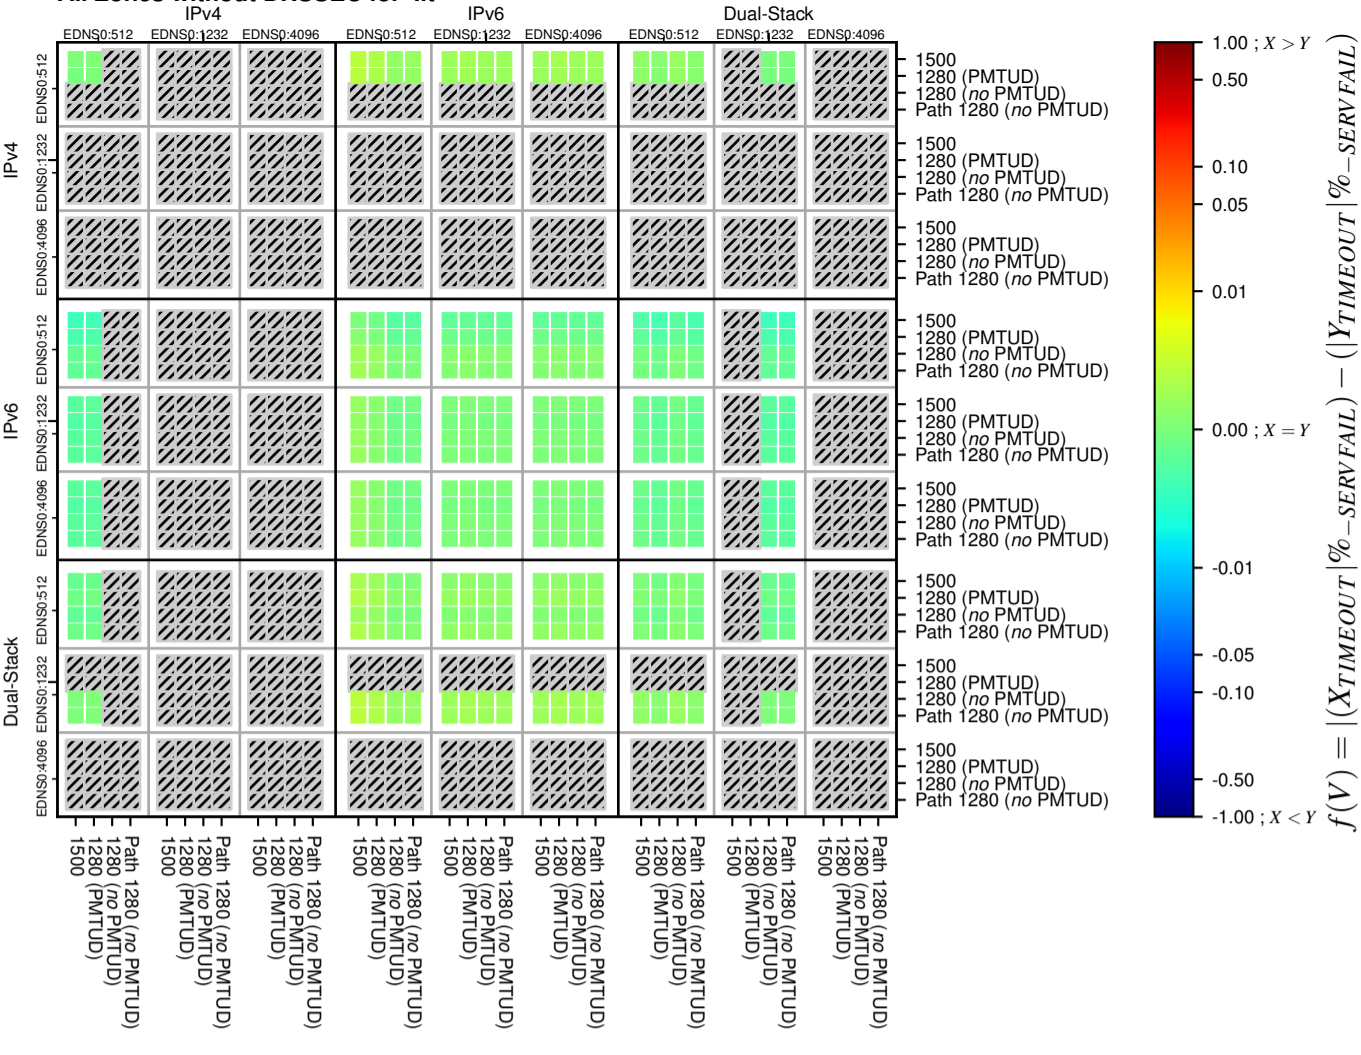

All Zones without DNSSEC for '.it'