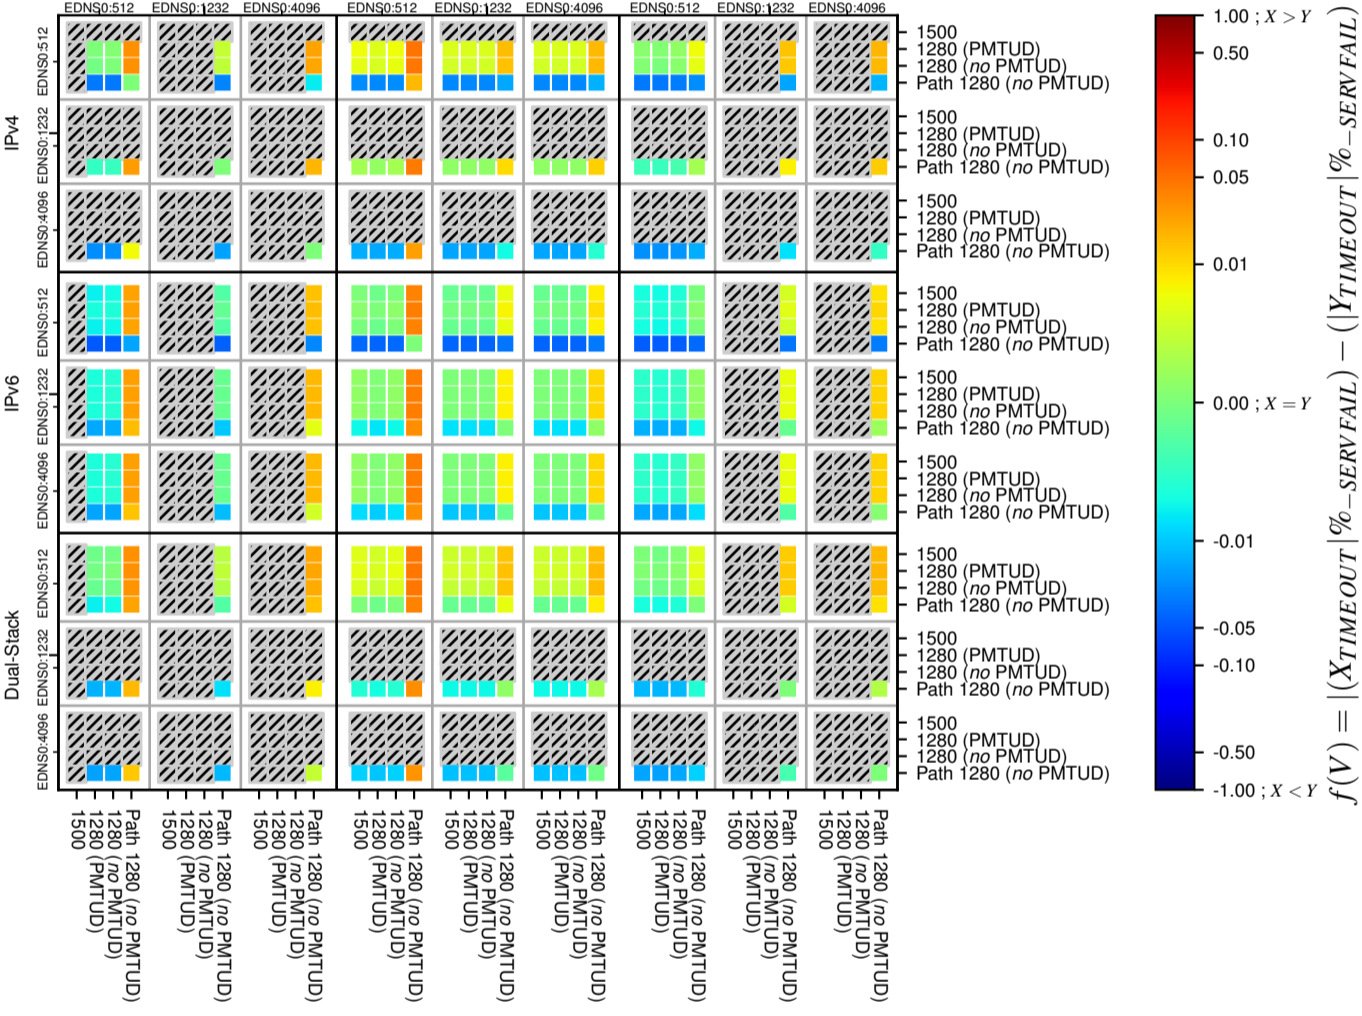

All Zones without DNSSEC for '.nl'

All Zones with DNSSEC for '.nl'

All Zones for '.nl'

$$f(V) = |(X_{TIMEOUT} | \% - SERVFAIL) - (Y_{TIMEOUT} | \% - SERVFAIL)|$$

$$f(V) = |(X_{TIMEOUT} | \% - SERVFAIL) - (Y_{TIMEOUT} | \% - SERVFAIL)|$$

$$f(V) = |(X_{TIMEOUT} | \% - SERVFAIL) - (Y_{TIMEOUT} | \% - SERVFAIL)|$$