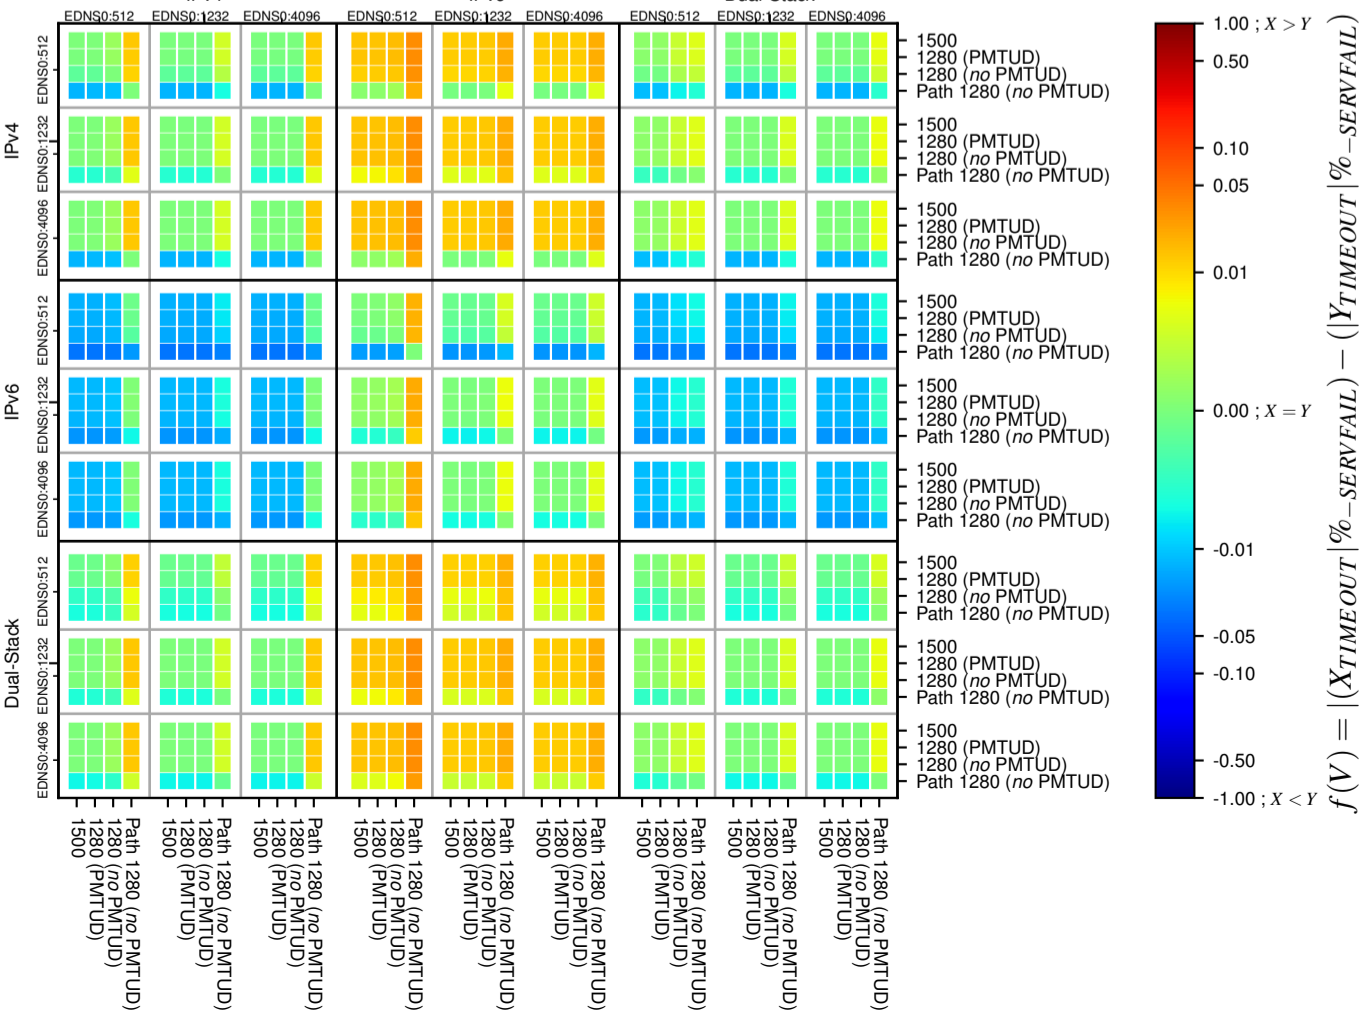

All Zones without DNSSEC for '.nl'

All Zones with DNSSEC for '.nl'

All Zones for '.nl'

$$f(V) = |(X_{TIMEOUT} | \% - SERVFAIL) - (Y_{TIMEOUT} | \% - SERVFAIL)|$$

$$f(V) = |(X_{TIMEOUT} | \% - SERVFAIL) - (Y_{TIMEOUT} | \% - SERVFAIL)|$$

$$f(V) = |(X_{TIMEOUT} | \% - SERVFAIL) - (Y_{TIMEOUT} | \% - SERVFAIL)|$$