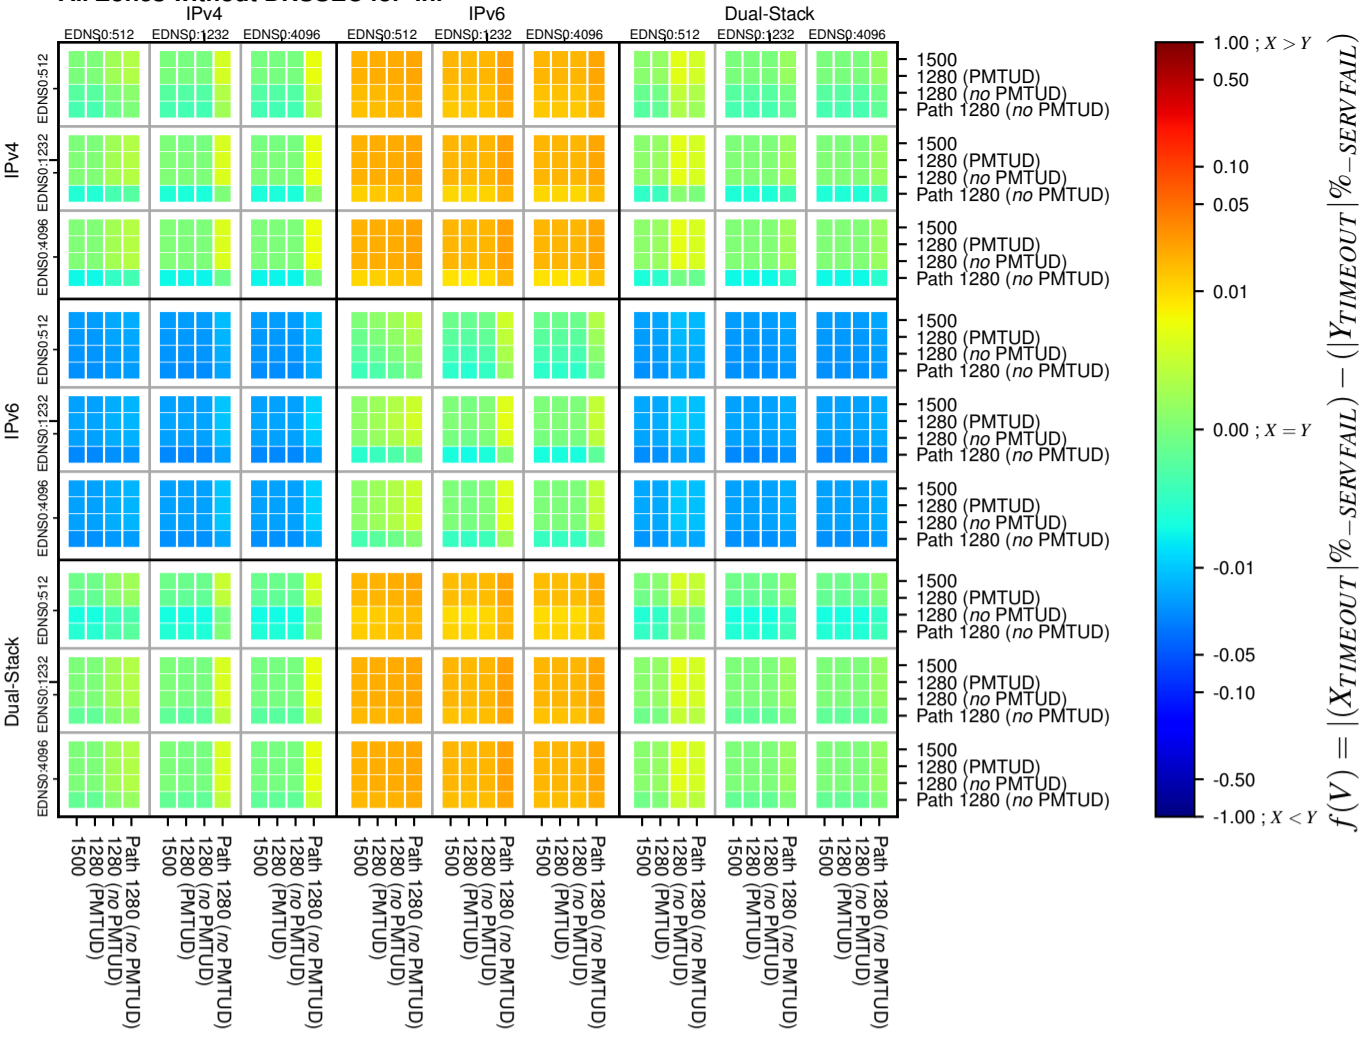

All Zones without DNSSEC for '.nl'

All Zones with DNSSEC for '.nl'

All Zones for '.nl'

$$f(V) = |(X_{TIMEOUT} | \% - SERVFAIL) - (Y_{TIMEOUT} | \% - SERVFAIL)|$$

$$f(V) = |(X_{TIMEOUT} | \% - SERVFAIL) - (Y_{TIMEOUT} | \% - SERVFAIL)|$$

$$f(V) = |(X_{TIMEOUT} | \% - SERVFAIL) - (Y_{TIMEOUT} | \% - SERVFAIL)|$$