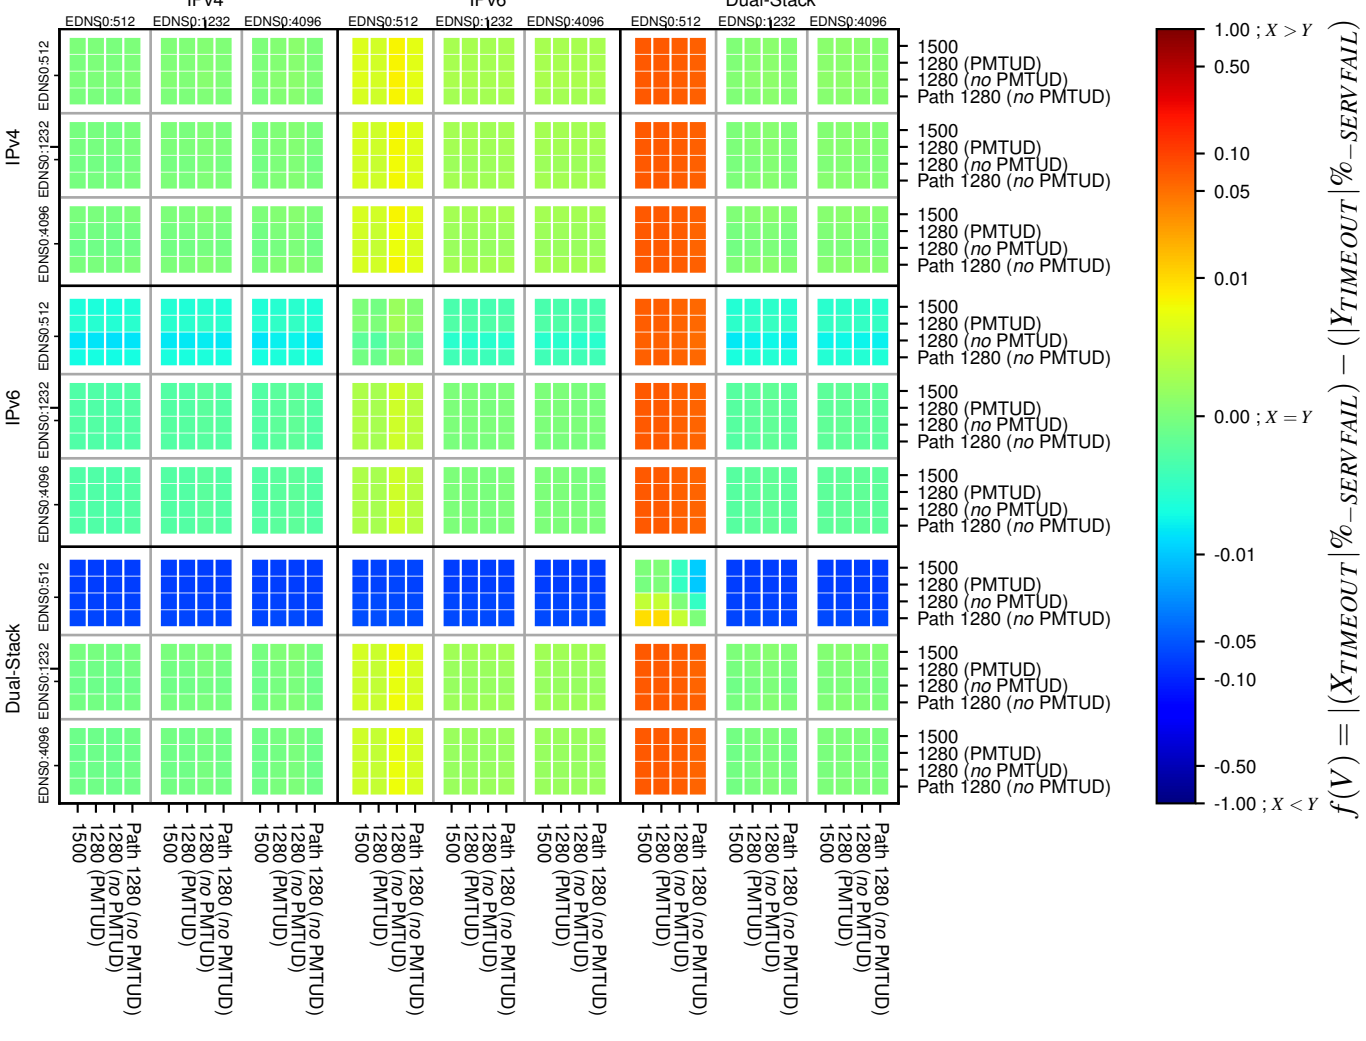

All Zones without DNSSEC for '.org'

All Zones with DNSSEC for '.org'

All Zones for '.org'

$$f(V) = |(X_{TIMEOUT} | \% - SERVFAIL) - (Y_{TIMEOUT} | \% - SERVFAIL)|$$

$$f(V) = |(X_{TIMEOUT} | \% - SERVFAIL) - (Y_{TIMEOUT} | \% - SERVFAIL)|$$

$$f(V) = |(X_{TIMEOUT} | \% - SERVFAIL) - (Y_{TIMEOUT} | \% - SERVFAIL)|$$