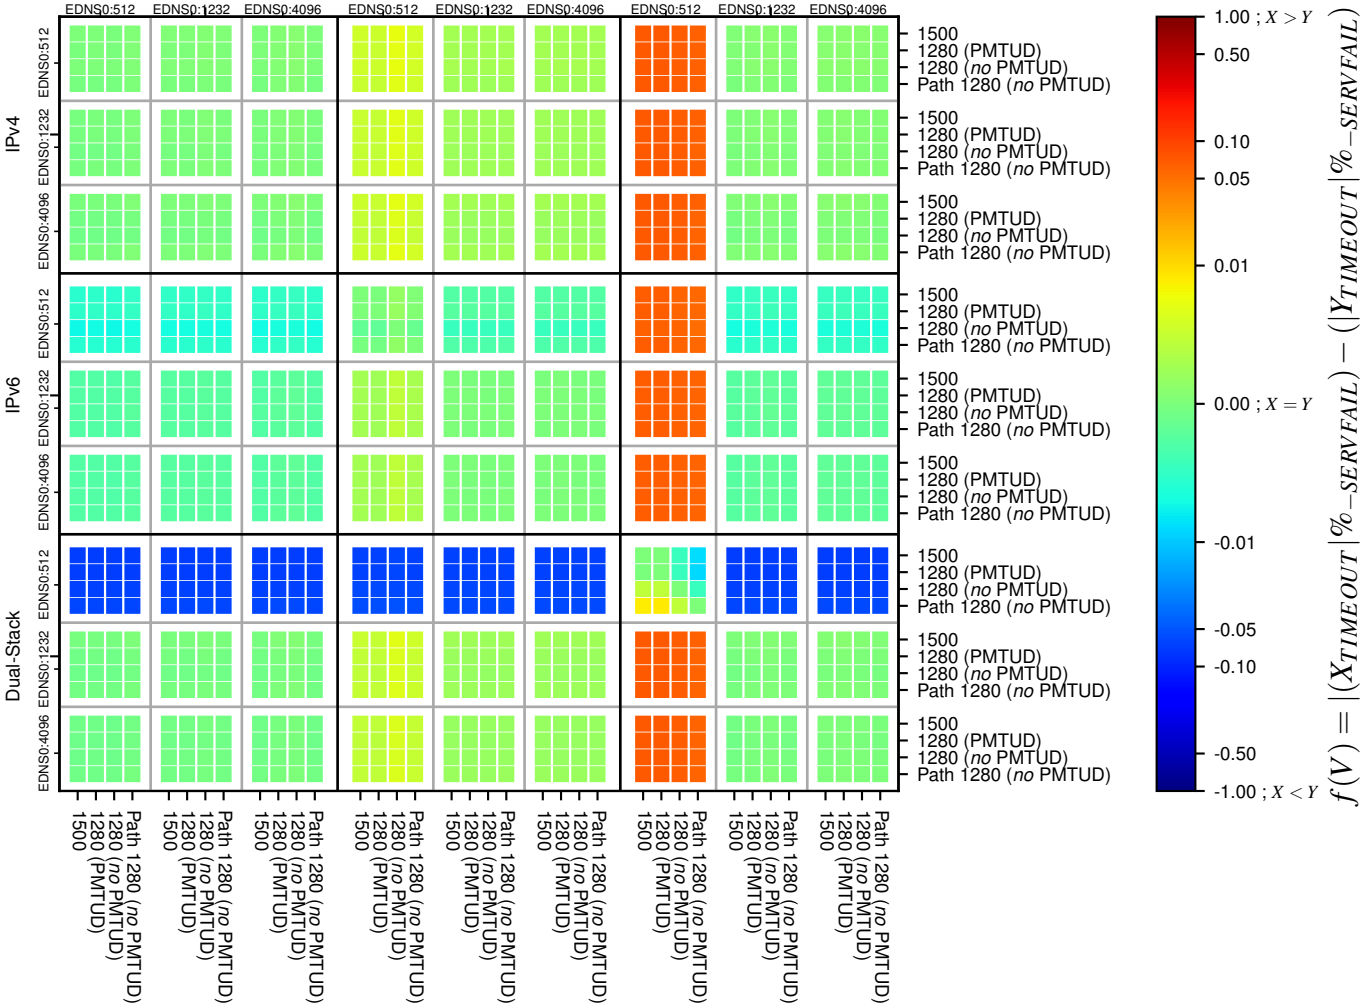

All Zones without DNSSEC for '.org'

All Zones with DNSSEC for '.org'

All Zones for '.org'

$$f(V) = |(X_{TIMEOUT} | \% - SERVFAIL) - (Y_{TIMEOUT} | \% - SERVFAIL)|$$

$$f(V) = |(X_{TIMEOUT} | \% - SERVFAIL) - (Y_{TIMEOUT} | \% - SERVFAIL)|$$

$$f(V) = |(X_{TIMEOUT} | \% - SERVFAIL) - (Y_{TIMEOUT} | \% - SERVFAIL)|$$