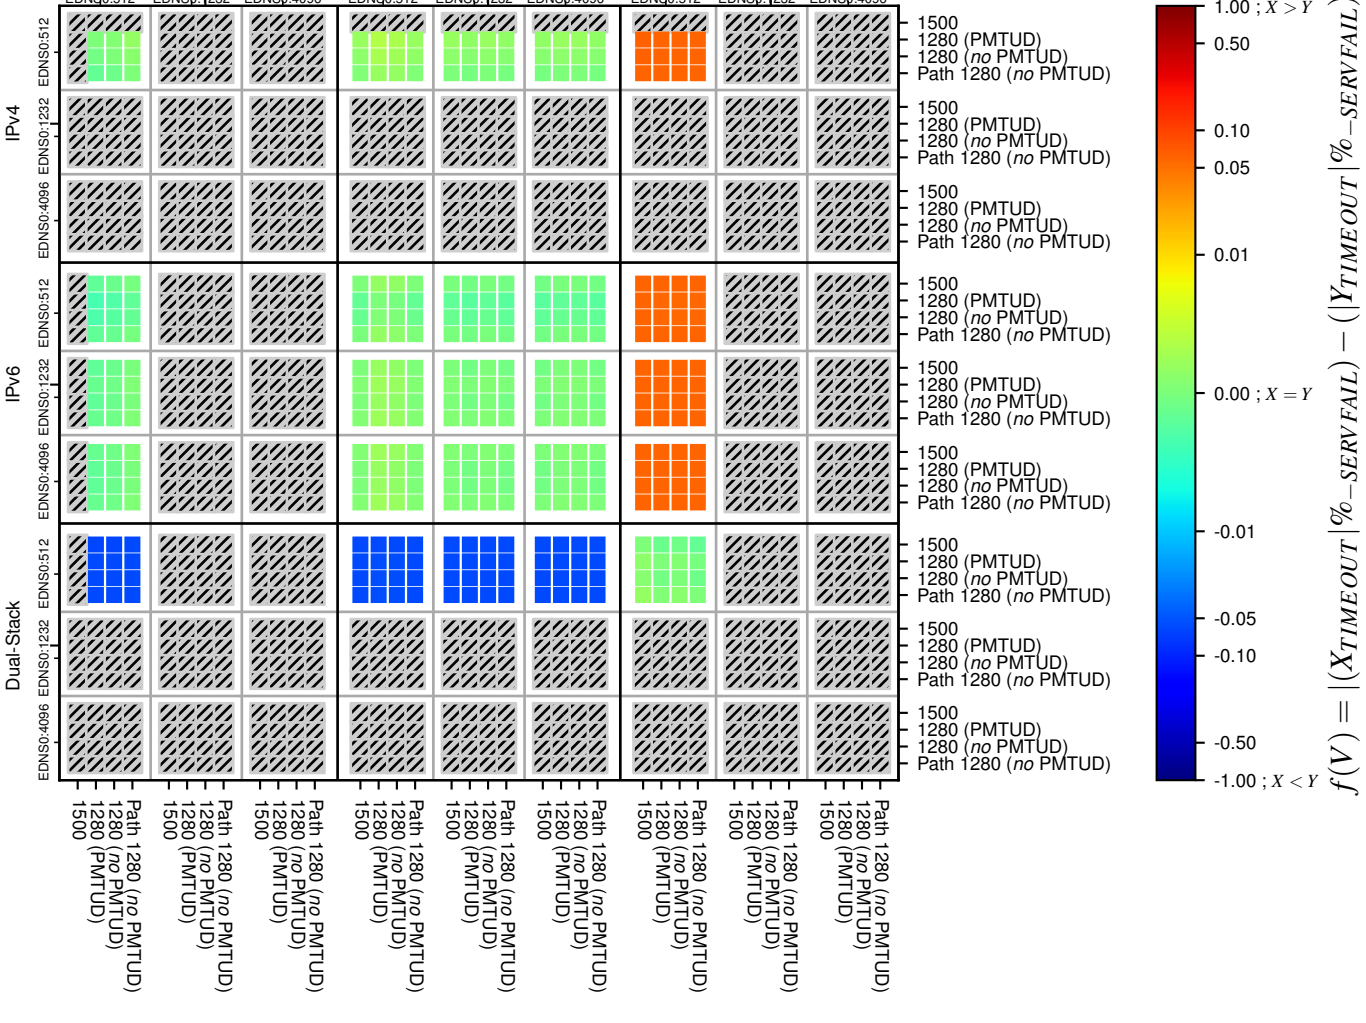

All Zones without DNSSEC for '.org'

All Zones with DNSSEC for '.org'

All Zones for '.org'

$$f(V) = |(X_{TIMEOUT} | \% - SERVFAIL) - (Y_{TIMEOUT} | \% - SERVFAIL)|$$

$$f(V) = |(X_{TIMEOUT} | \% - SERVFAIL) - (Y_{TIMEOUT} | \% - SERVFAIL)|$$

$$f(V) = |(X_{TIMEOUT} | \% - SERVFAIL) - (Y_{TIMEOUT} | \% - SERVFAIL)|$$