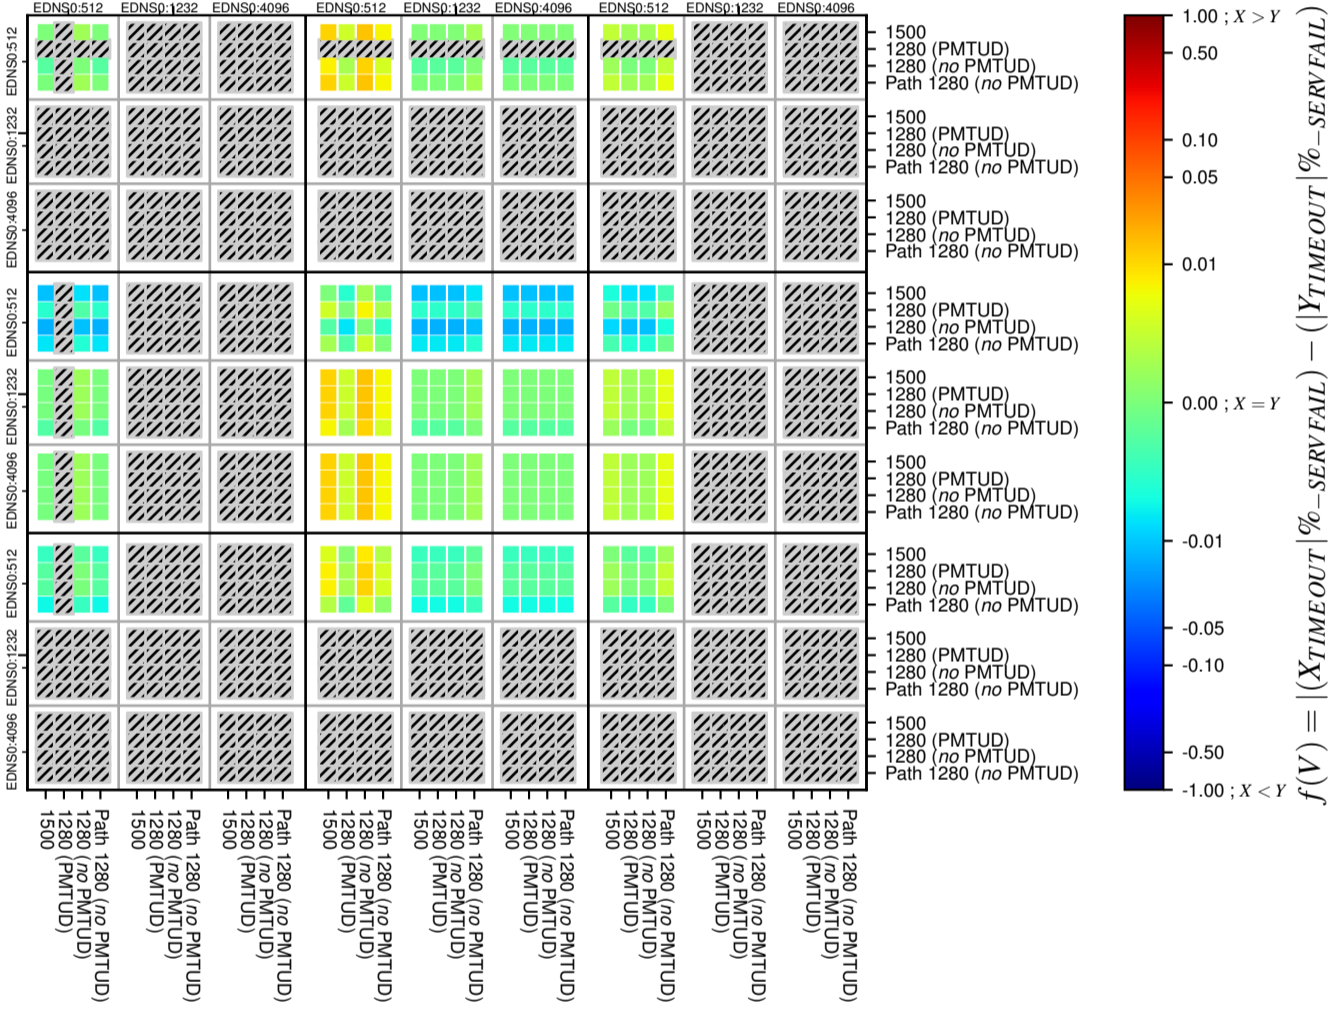

All Zones without DNSSEC for '.se'

All Zones with DNSSEC for '.se'

All Zones for '.se'