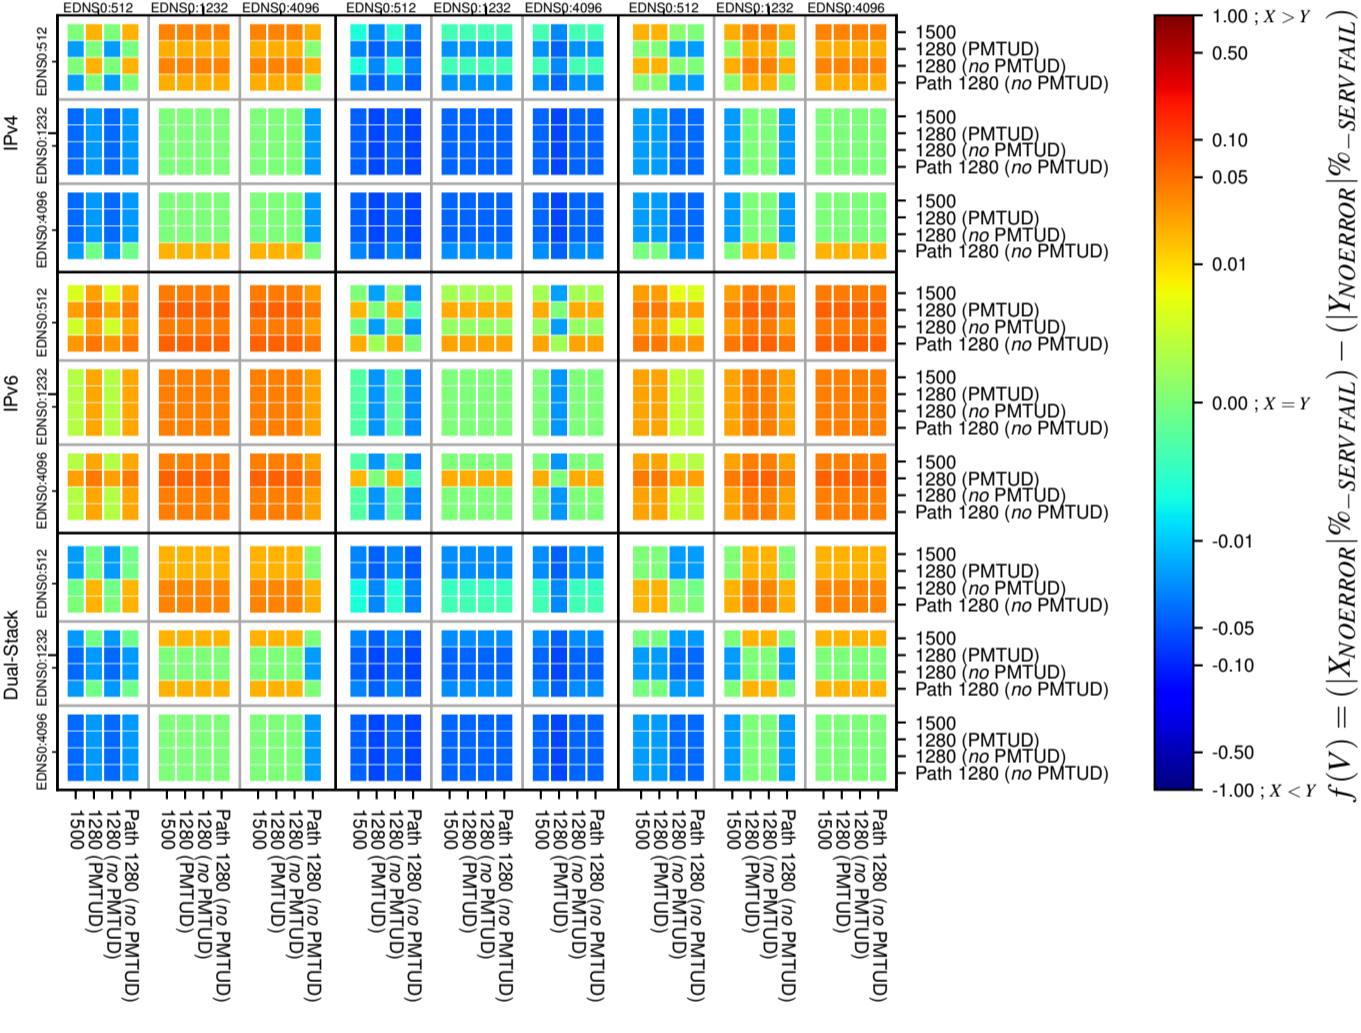

All Zones without DNSSEC for '.br'

All Zones with DNSSEC for '.br'

All Zones for '.br'

$$f(V) = (|X_{NOERROR}| \% - SERVFAIL) - (|Y_{NOERROR}| \% - SERVFAIL)$$

$$f(V) = (|X_{NOERROR}| \% - SERVFAIL) - (|Y_{NOERROR}| \% - SERVFAIL)$$

$$f(V) = (|X_{NOERROR}| \% - SERVFAIL) - (|Y_{NOERROR}| \% - SERVFAIL)$$