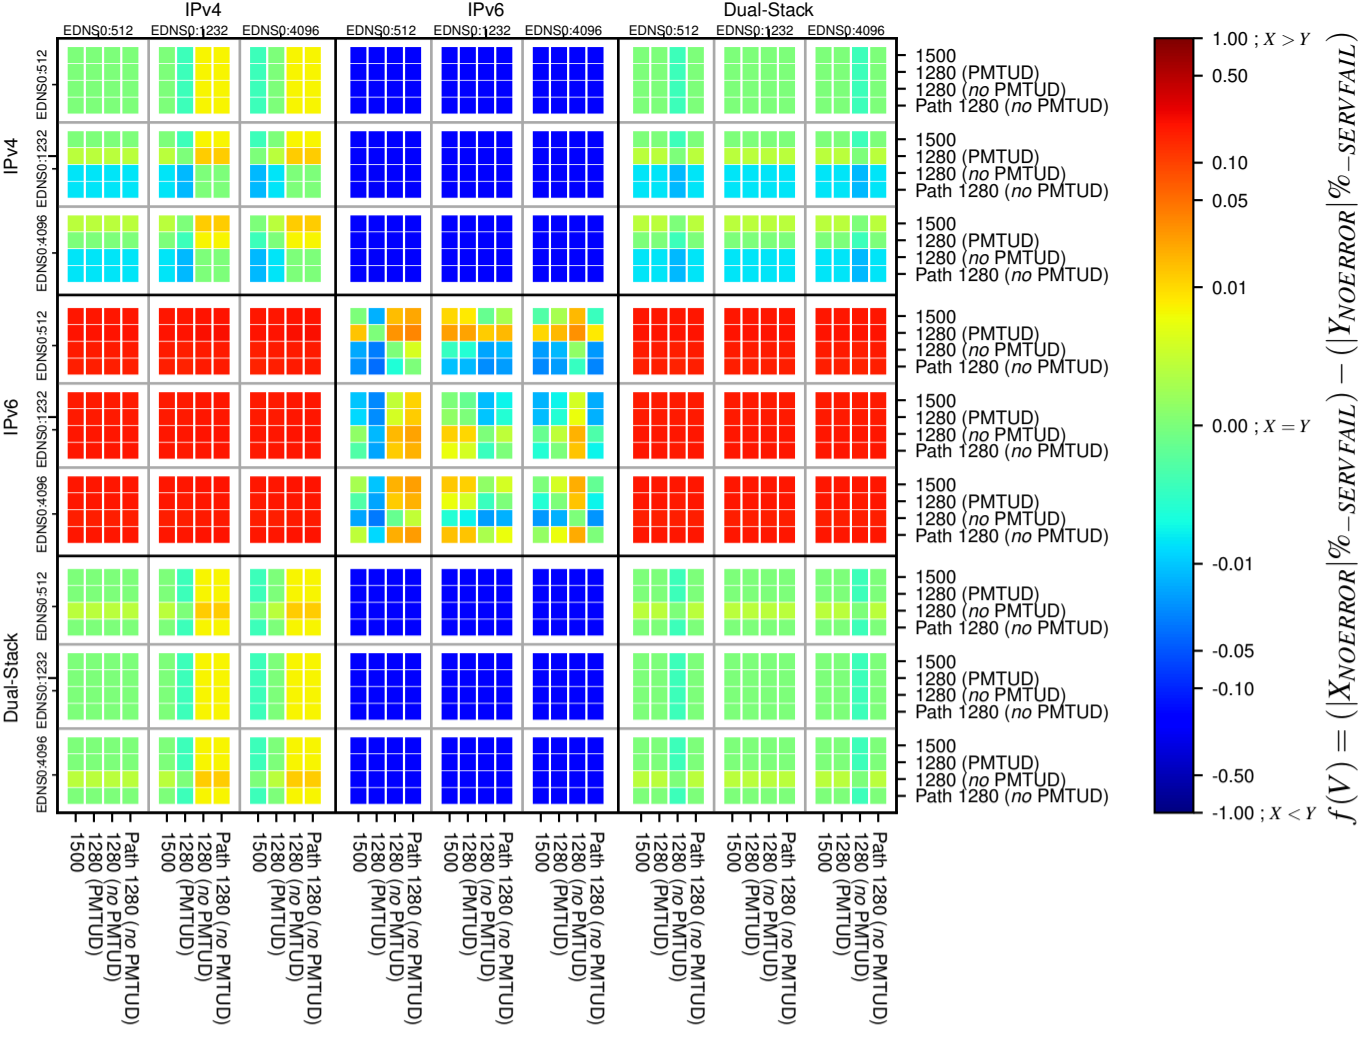

All Zones without DNSSEC for '.br'

All Zones with DNSSEC for '.br'

All Zones for '.br'

$$f(V) = (|X_{NOERROR}| \% - SERVFAIL) - (|Y_{NOERROR}| \% - SERVFAIL)$$

$$f(V) = (|X_{NOERROR}| \% - SERVFAIL) - (|Y_{NOERROR}| \% - SERVFAIL)$$

$$f(V) = (|X_{NOERROR}| \% - SERVFAIL) - (|Y_{NOERROR}| \% - SERVFAIL)$$