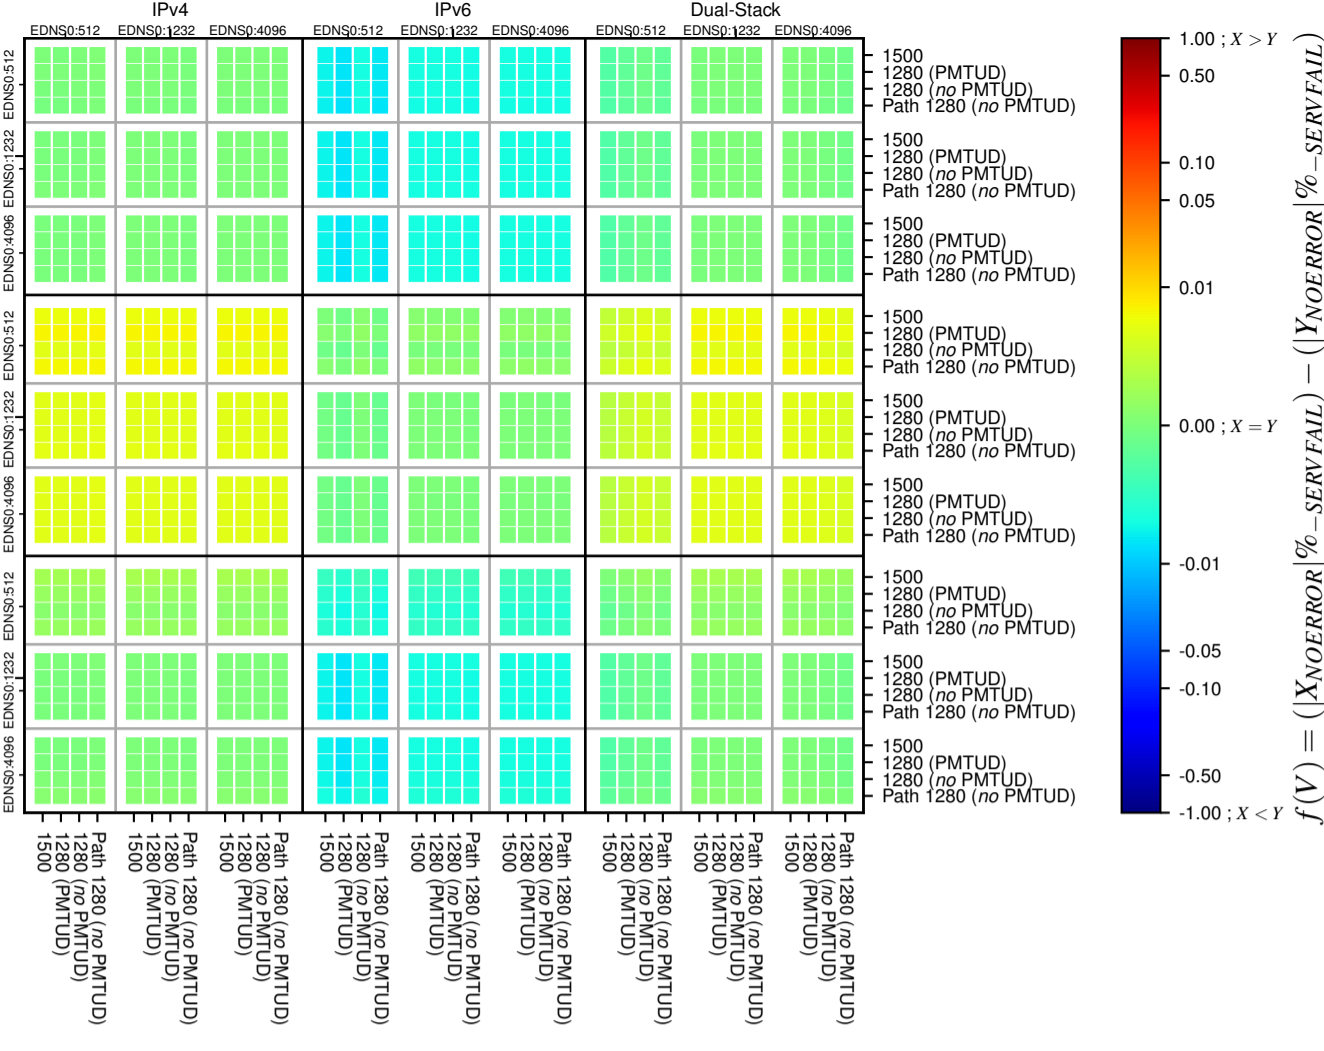

All Zones without DNSSEC for '.de'

All Zones with DNSSEC for '.de'

All Zones for '.de'