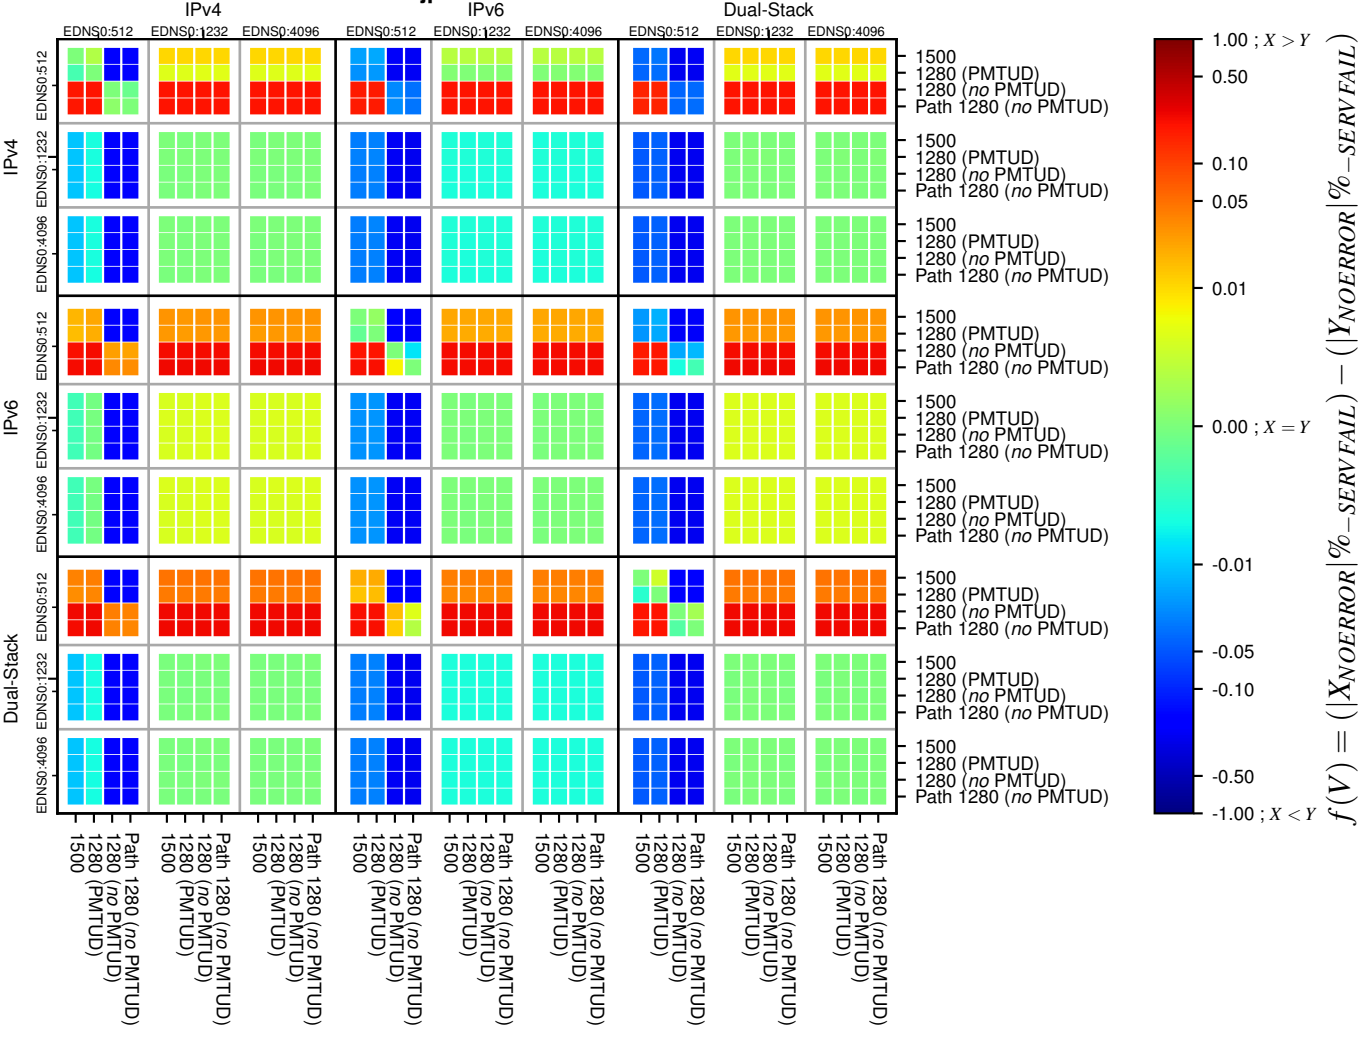

### All Zones without DNSSEC for '.jp'

### All Zones with DNSSEC for '.jp'