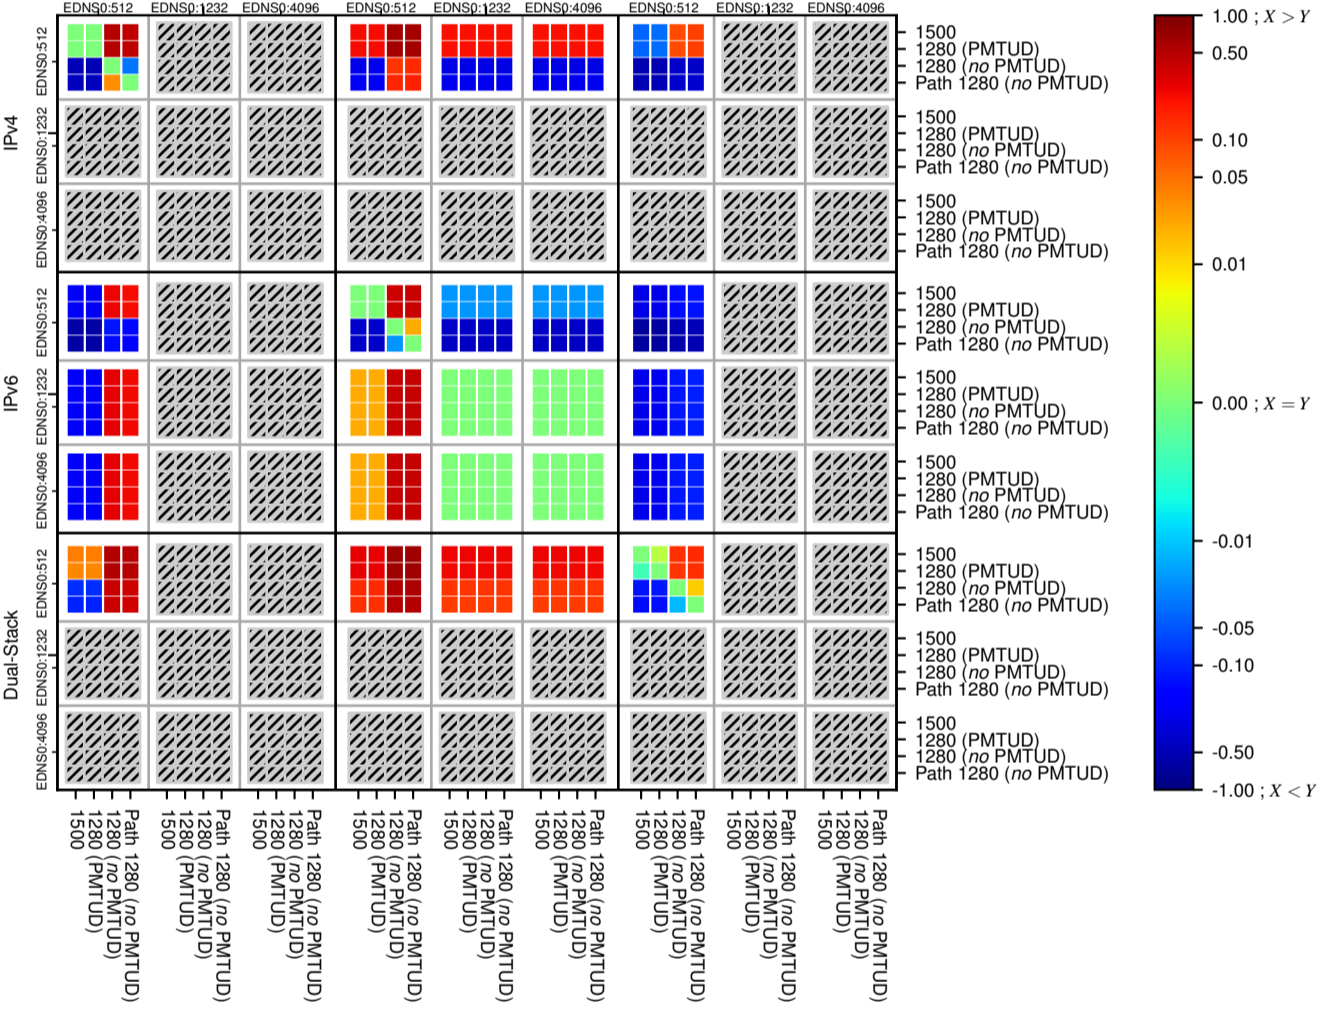

All Zones without DNSSEC for '.it'

All Zones with DNSSEC for '.it'

All Zones for '.it'

$$f(V) = |X_{SERVFAIL}| \% - |Y_{SERVFAIL}| \%$$

$$f(V) = |X_{SERVFAIL}| \% - |Y_{SERVFAIL}| \%$$

$$f(V) = |X_{SERVFAIL}| \% - |Y_{SERVFAIL}| \%$$