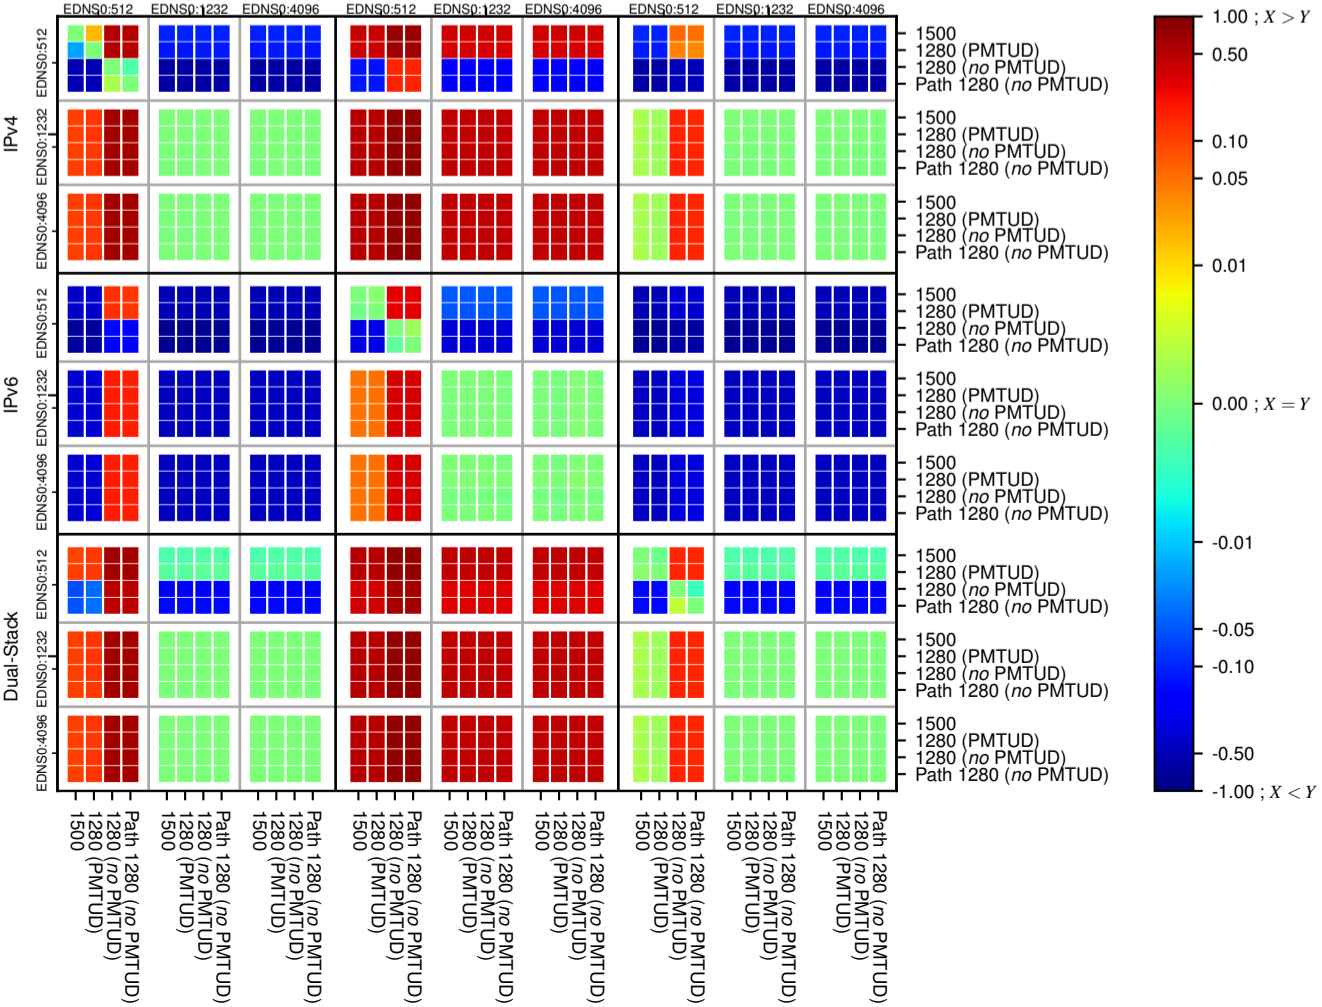

All Zones without DNSSEC for '.it'

All Zones with DNSSEC for '.it'

All Zones for '.it'

$$f(V) = |X_{SERVFAIL}| \% - |Y_{SERVFAIL}| \%$$

$$f(V) = |X_{SERVFAIL}| \% - |Y_{SERVFAIL}| \%$$

$$f(V) = |X_{SERVFAIL}| \% - |Y_{SERVFAIL}| \%$$