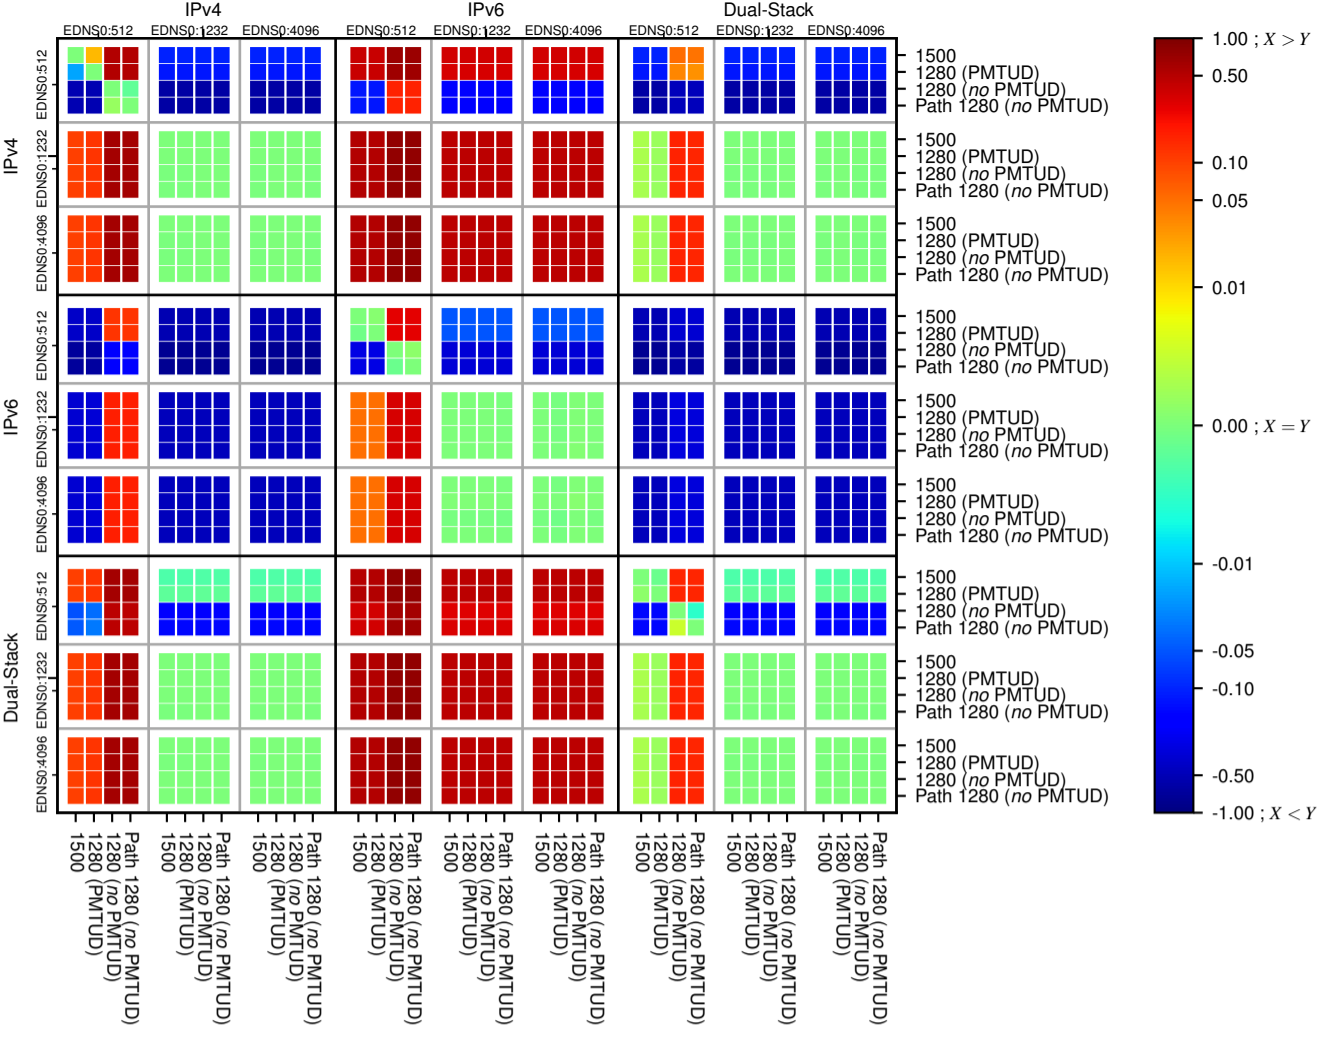

All Zones without DNSSEC for '.it'

All Zones with DNSSEC for '.it'

All Zones for '.it'

$$f(V) = |X_{SERVFAIL}| \% - |Y_{SERVFAIL}| \%$$

$$f(V) = |X_{SERVFAIL}| \% - |Y_{SERVFAIL}| \%$$

$$f(V) = |X_{SERVFAIL}| \% - |Y_{SERVFAIL}| \%$$