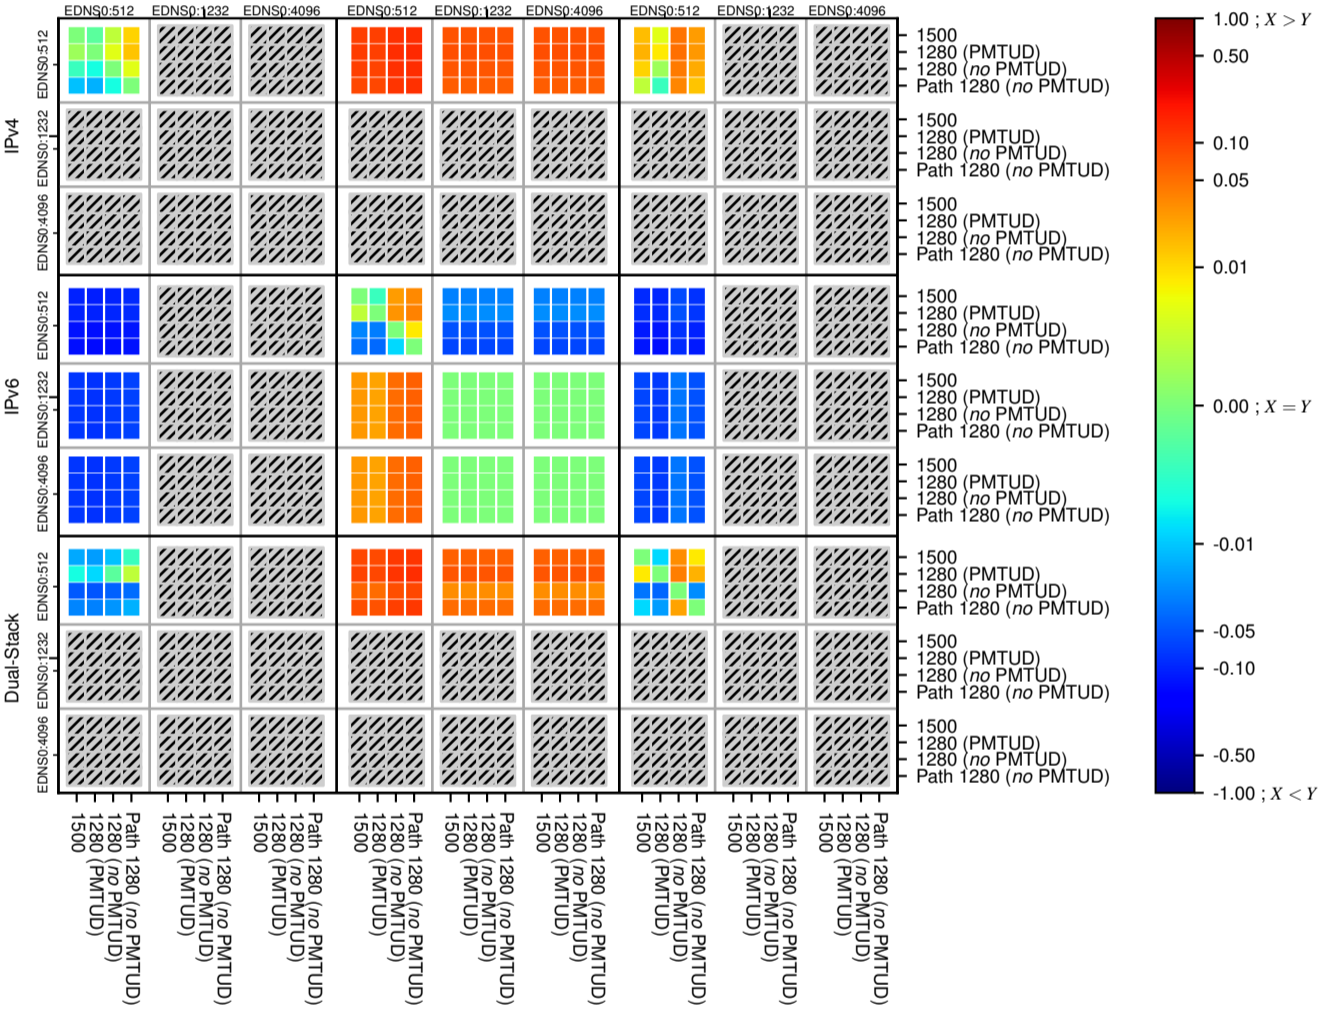

All Zones without DNSSEC for '.se'

All Zones with DNSSEC for '.se'

All Zones for '.se'