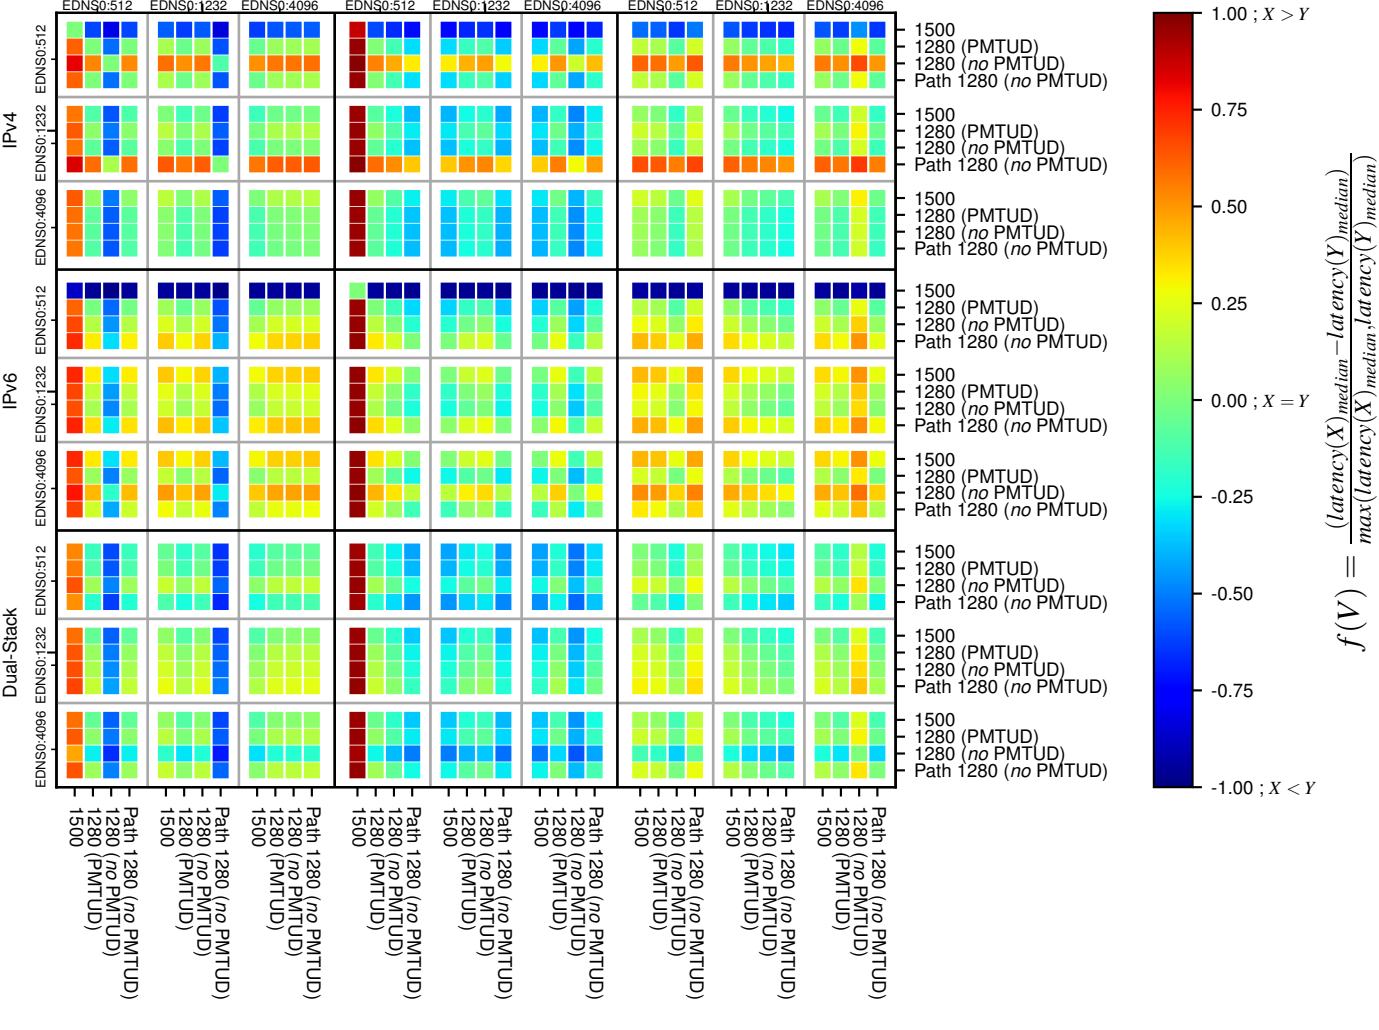

All Zones without DNSSEC returning NOERROR for '.de'

All Zones with DNSSEC returning NOERROR for '.de'

All Zones returning NOERROR for '.de'