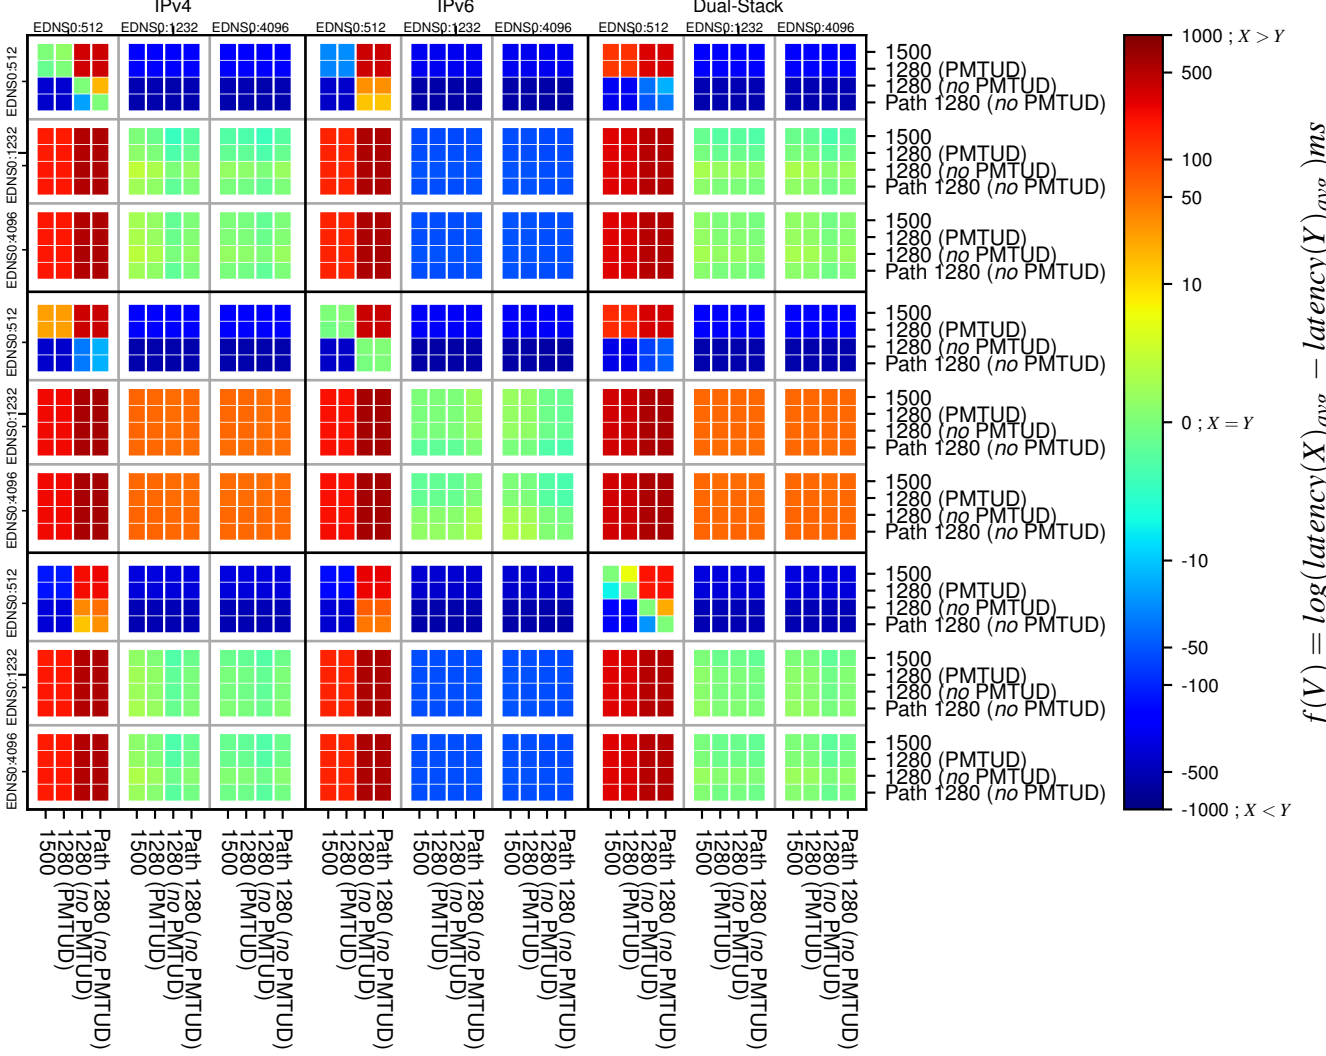

All Zones without DNSSEC returning NOERROR for '.com'

All Zones with DNSSEC returning NOERROR for '.com'

All Zones returning NOERROR for '.com'