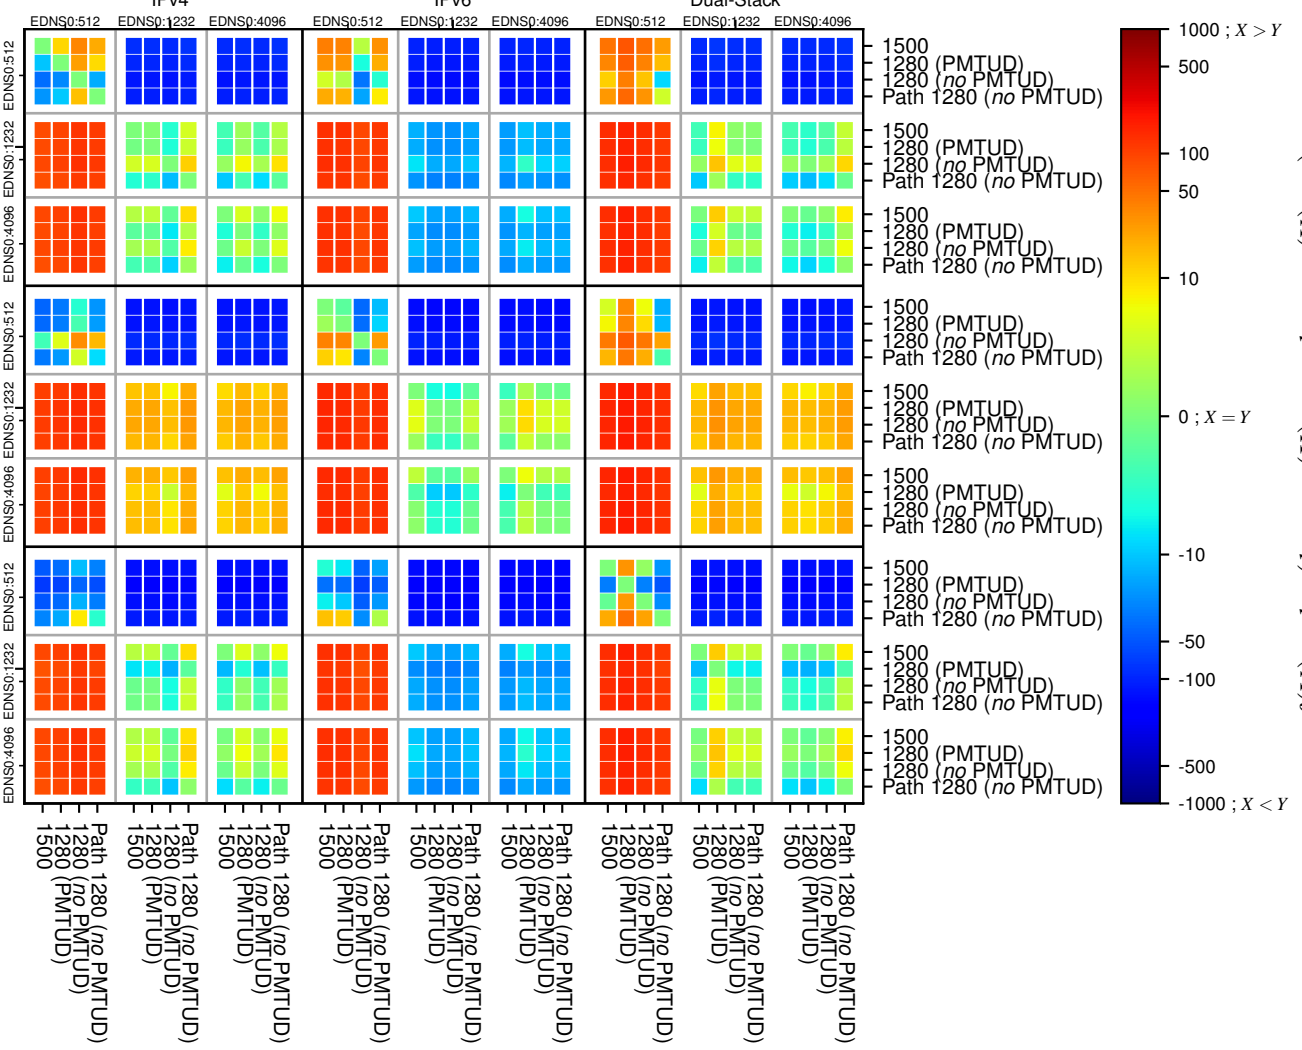

### All Zones without DNSSEC returning NOERROR for '.se'