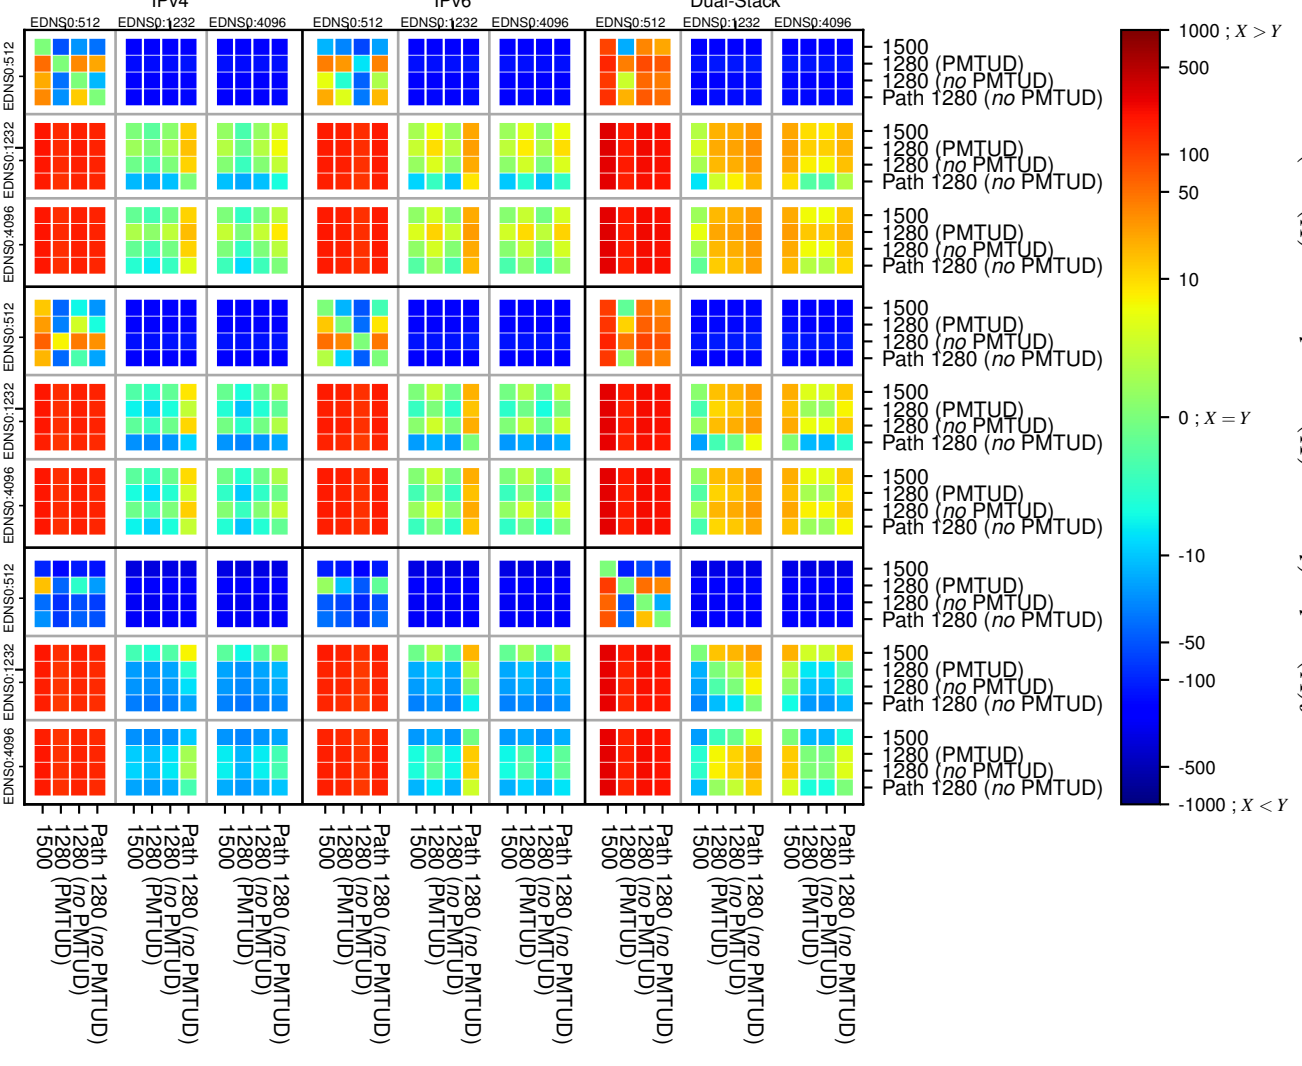

All Zones with DNSSEC returning NOERROR for '.se'