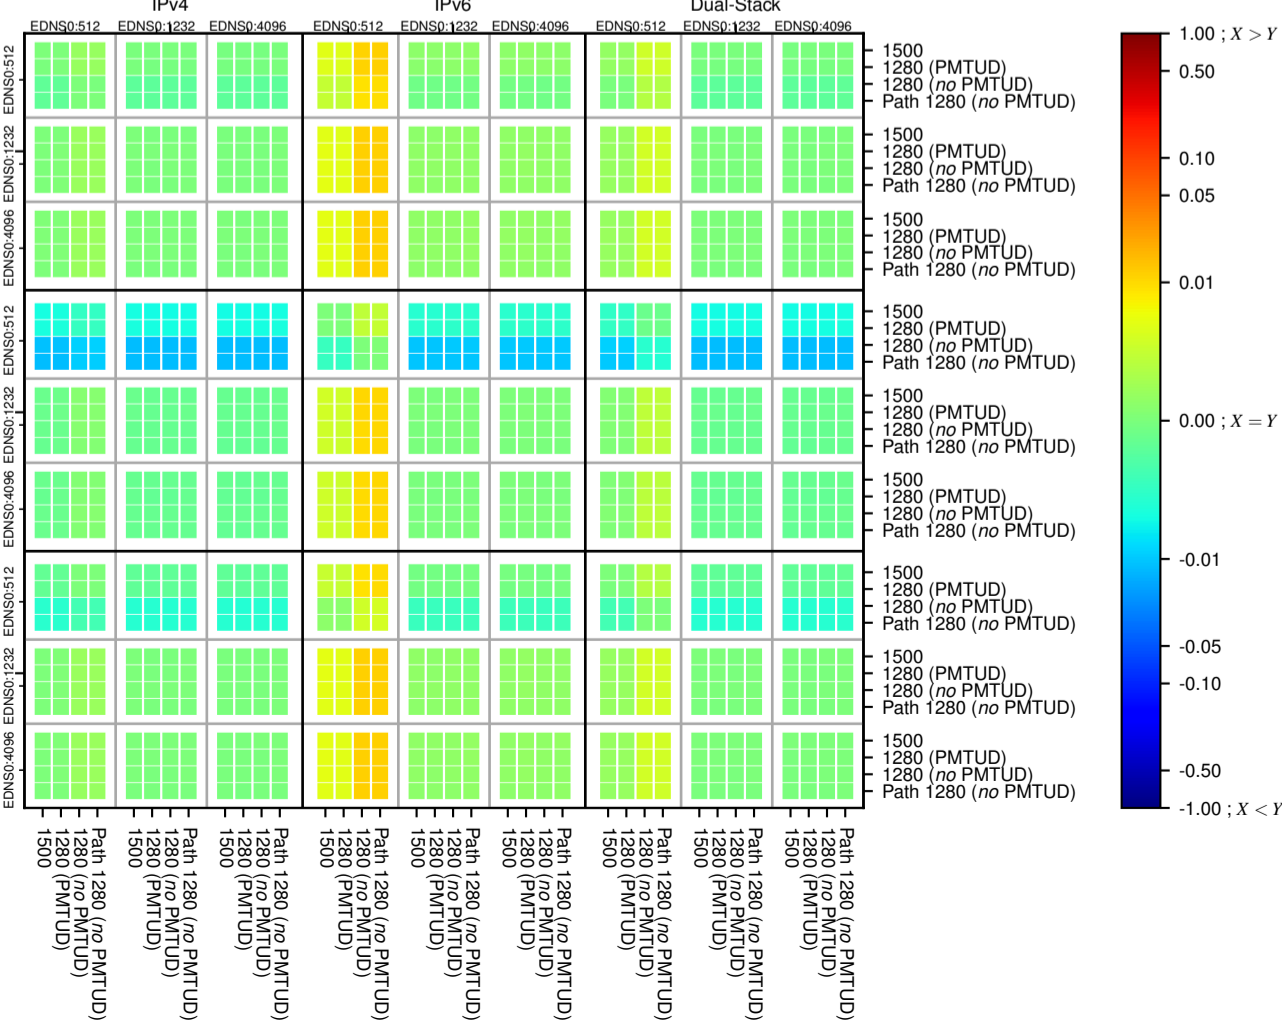

All Zones without DNSSEC for '.com'

$$f(V) = |(X_{TIMEOUT} \% - SERVFAIL) - (Y_{TIMEOUT} \% - SERVFAIL)|$$

All Zones with DNSSEC for '.com'

$$f(V) = |(X_{TIMEOUT} \% - SERVFAIL) - (Y_{TIMEOUT} \% - SERVFAIL)|$$

All Zones for '.com'

$$f(V) = |(X_{TIMEOUT} \% - SERVFAIL) - (Y_{TIMEOUT} \% - SERVFAIL)|$$