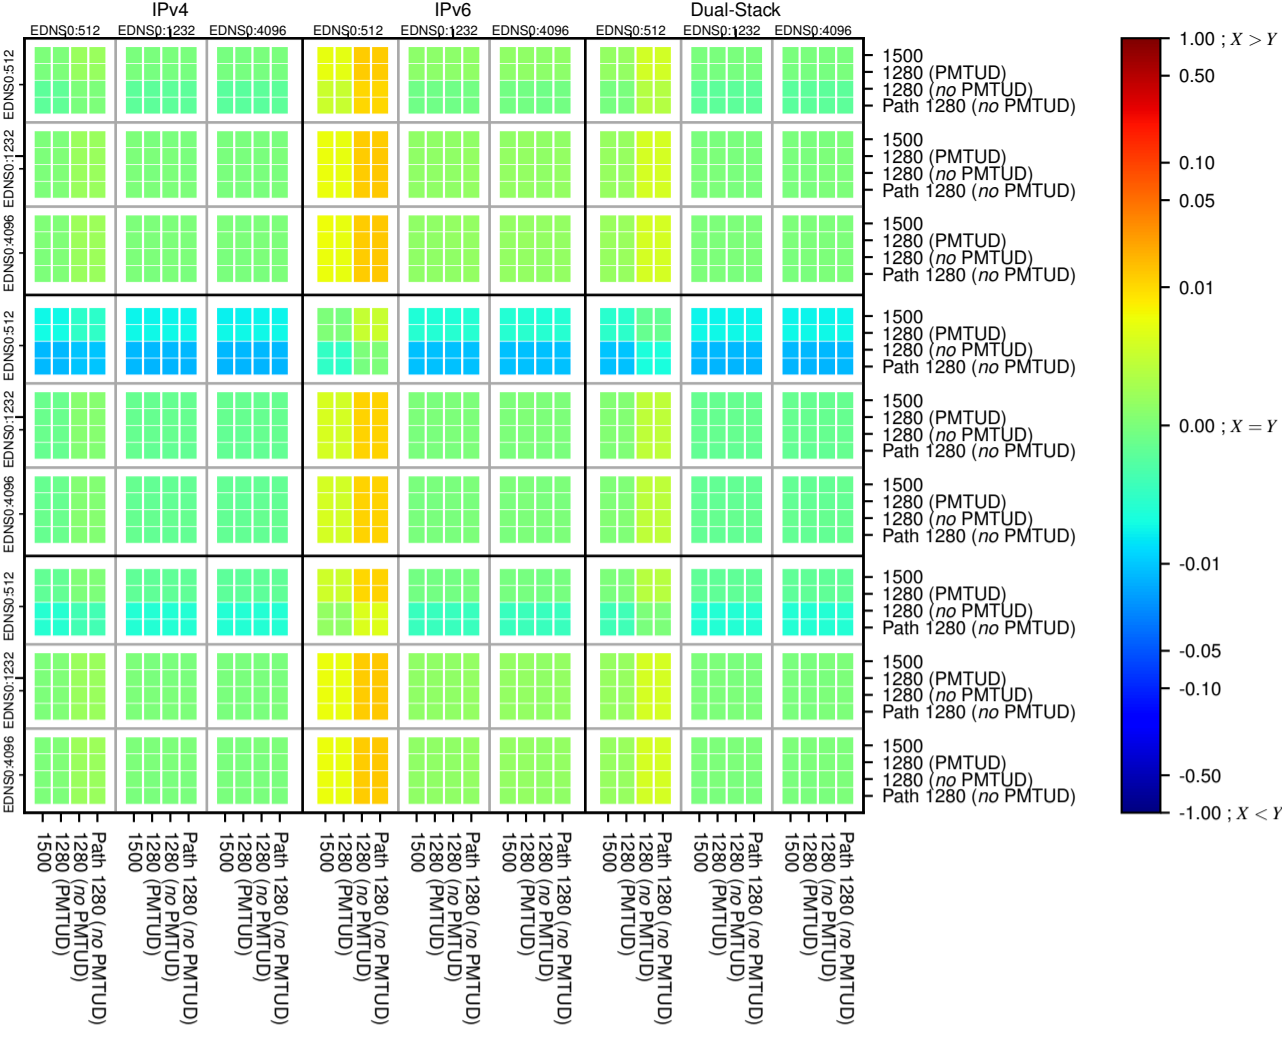

All Zones without DNSSEC for '.com'

$$f(V) = |(X_{TIMEOUT} \% - SERVFAIL) - (Y_{TIMEOUT} \% - SERVFAIL)|$$

All Zones with DNSSEC for '.com'

$$f(V) = |(X_{TIMEOUT} \% - SERVFAIL) - (Y_{TIMEOUT} \% - SERVFAIL)|$$

All Zones for '.com'

$$f(V) = |(X_{TIMEOUT} \% - SERVFAIL) - (Y_{TIMEOUT} \% - SERVFAIL)|$$