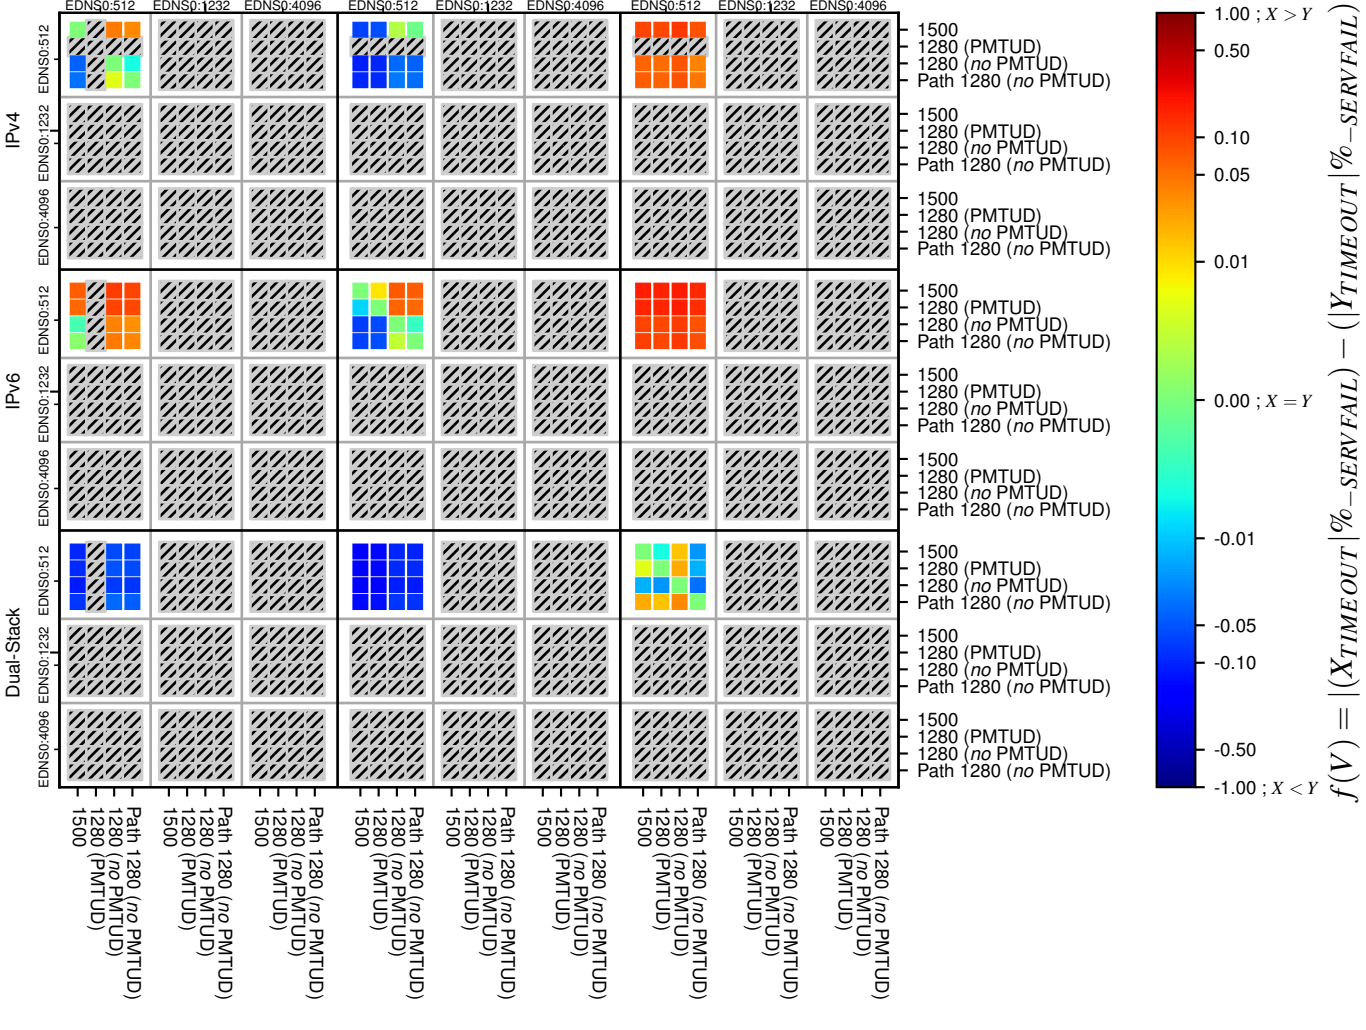

All Zones without DNSSEC for '.jp'

All Zones with DNSSEC for '.jp'

All Zones for '.jp'

$$f(V) = |(X_{TIMEOUT} | \% - SERVFAIL) - (Y_{TIMEOUT} | \% - SERVFAIL)|$$

$$f(V) = |(X_{TIMEOUT} | \% - SERVFAIL) - (Y_{TIMEOUT} | \% - SERVFAIL)|$$

$$f(V) = |(X_{TIMEOUT} | \% - SERVFAIL) - (Y_{TIMEOUT} | \% - SERVFAIL)|$$