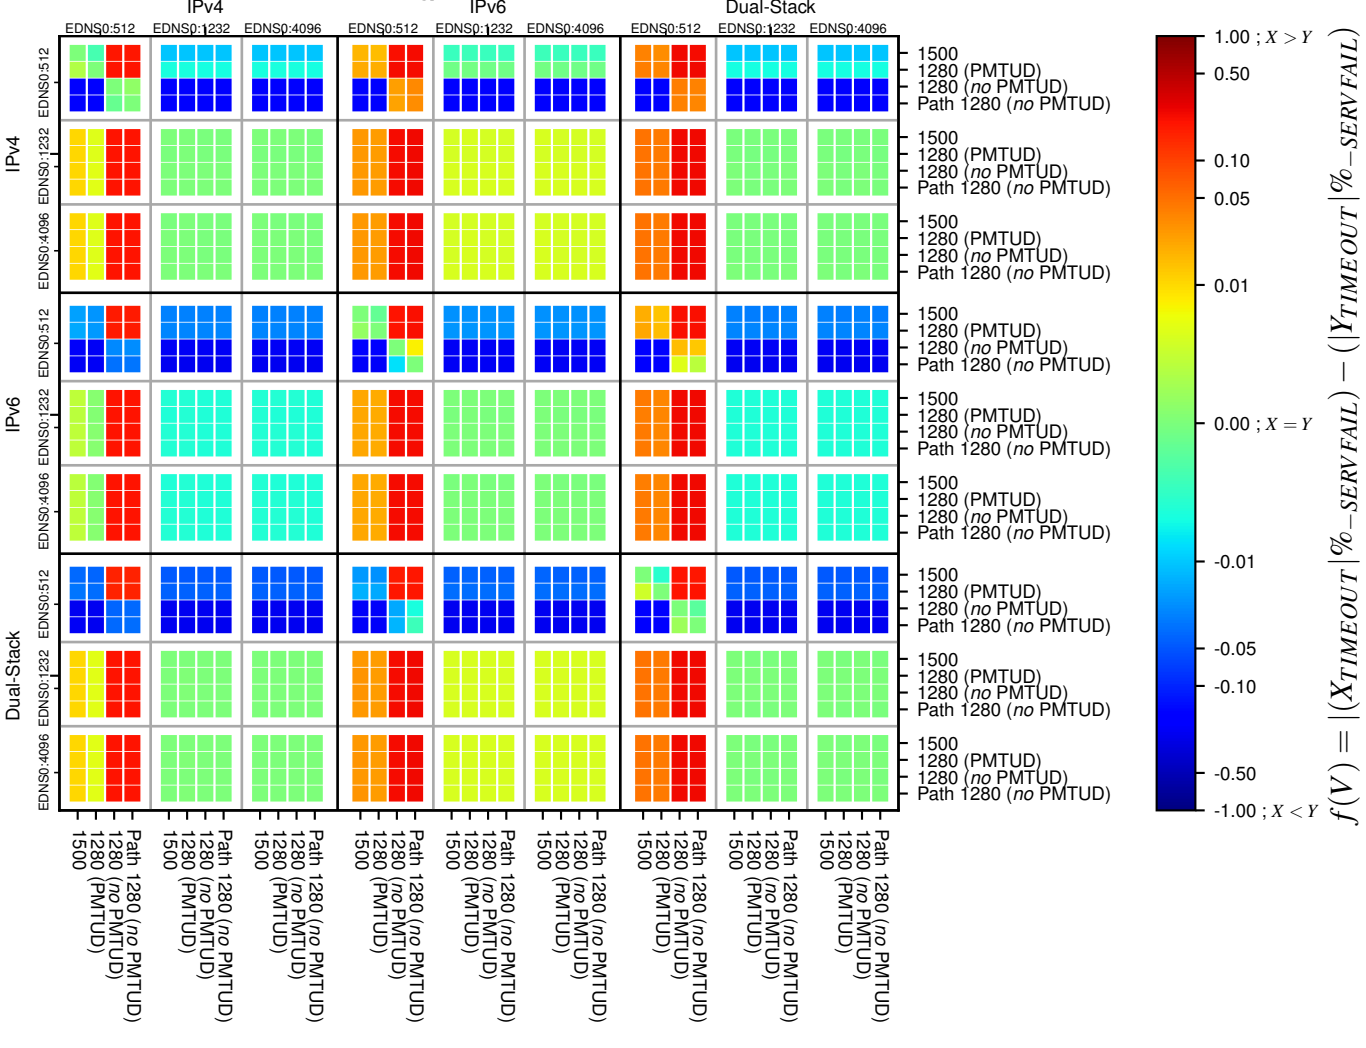

All Zones without DNSSEC for '.jp'

All Zones with DNSSEC for '.jp'

All Zones for '.jp'

$$f(V) = |(X_{TIMEOUT} | \% - SERVFAIL) - (Y_{TIMEOUT} | \% - SERVFAIL)|$$

$$f(V) = |(X_{TIMEOUT} | \% - SERVFAIL) - (Y_{TIMEOUT} | \% - SERVFAIL)|$$

$$f(V) = |(X_{TIMEOUT} | \% - SERVFAIL) - (Y_{TIMEOUT} | \% - SERVFAIL)|$$