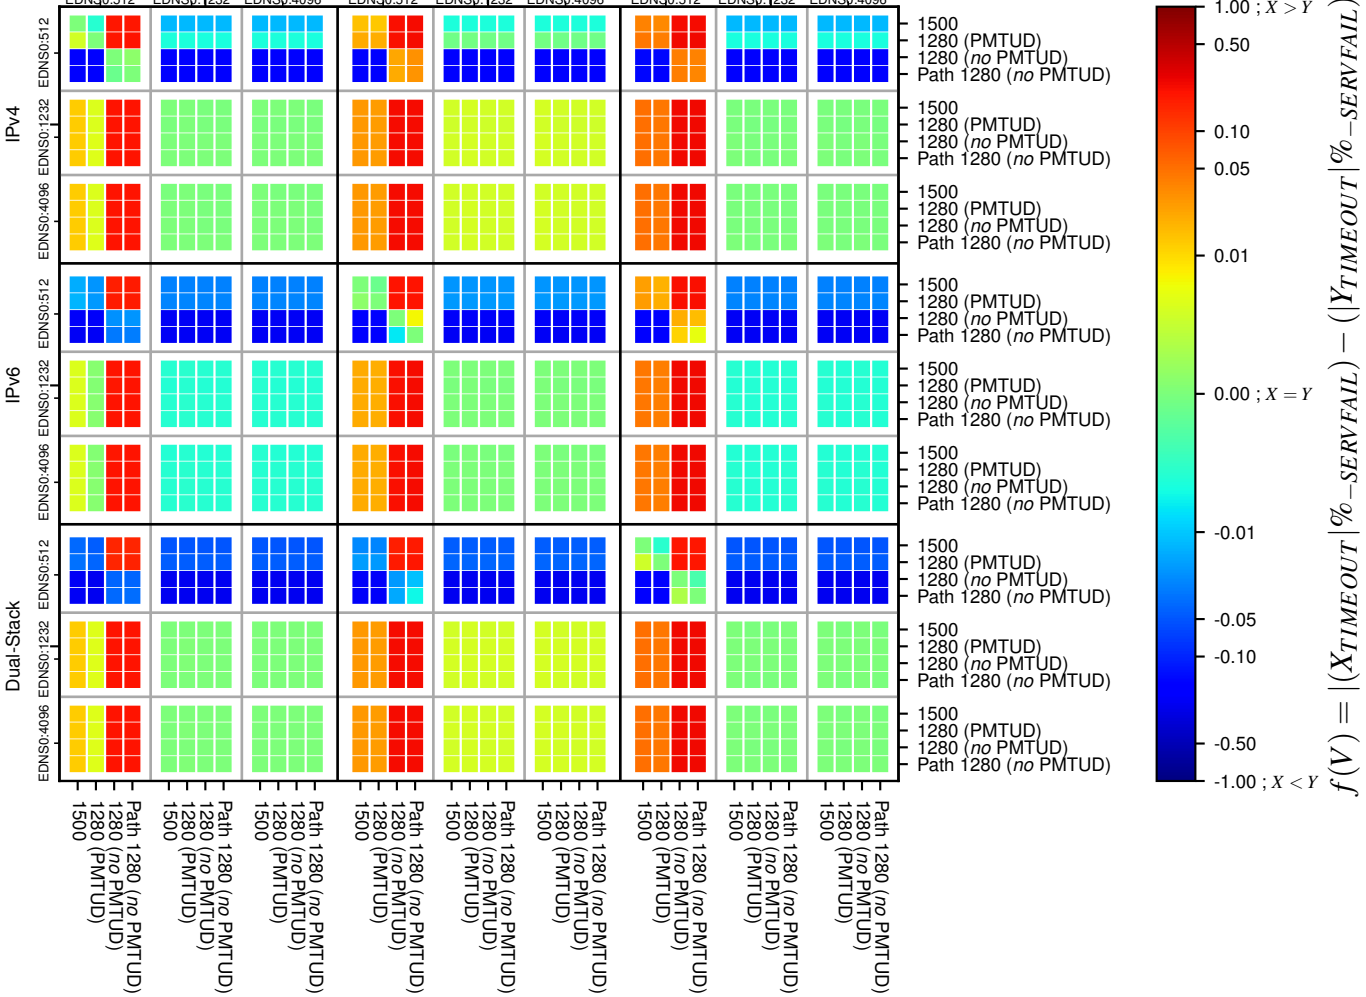

All Zones without DNSSEC for '.jp'

All Zones with DNSSEC for '.jp'

All Zones for '.jp'

$$f(V) = |(X_{TIMEOUT} | \% - SERVFAIL) - (Y_{TIMEOUT} | \% - SERVFAIL)|$$

$$f(V) = |(X_{TIMEOUT} | \% - SERVFAIL) - (Y_{TIMEOUT} | \% - SERVFAIL)|$$

$$f(V) = |(X_{TIMEOUT} | \% - SERVFAIL) - (Y_{TIMEOUT} | \% - SERVFAIL)|$$