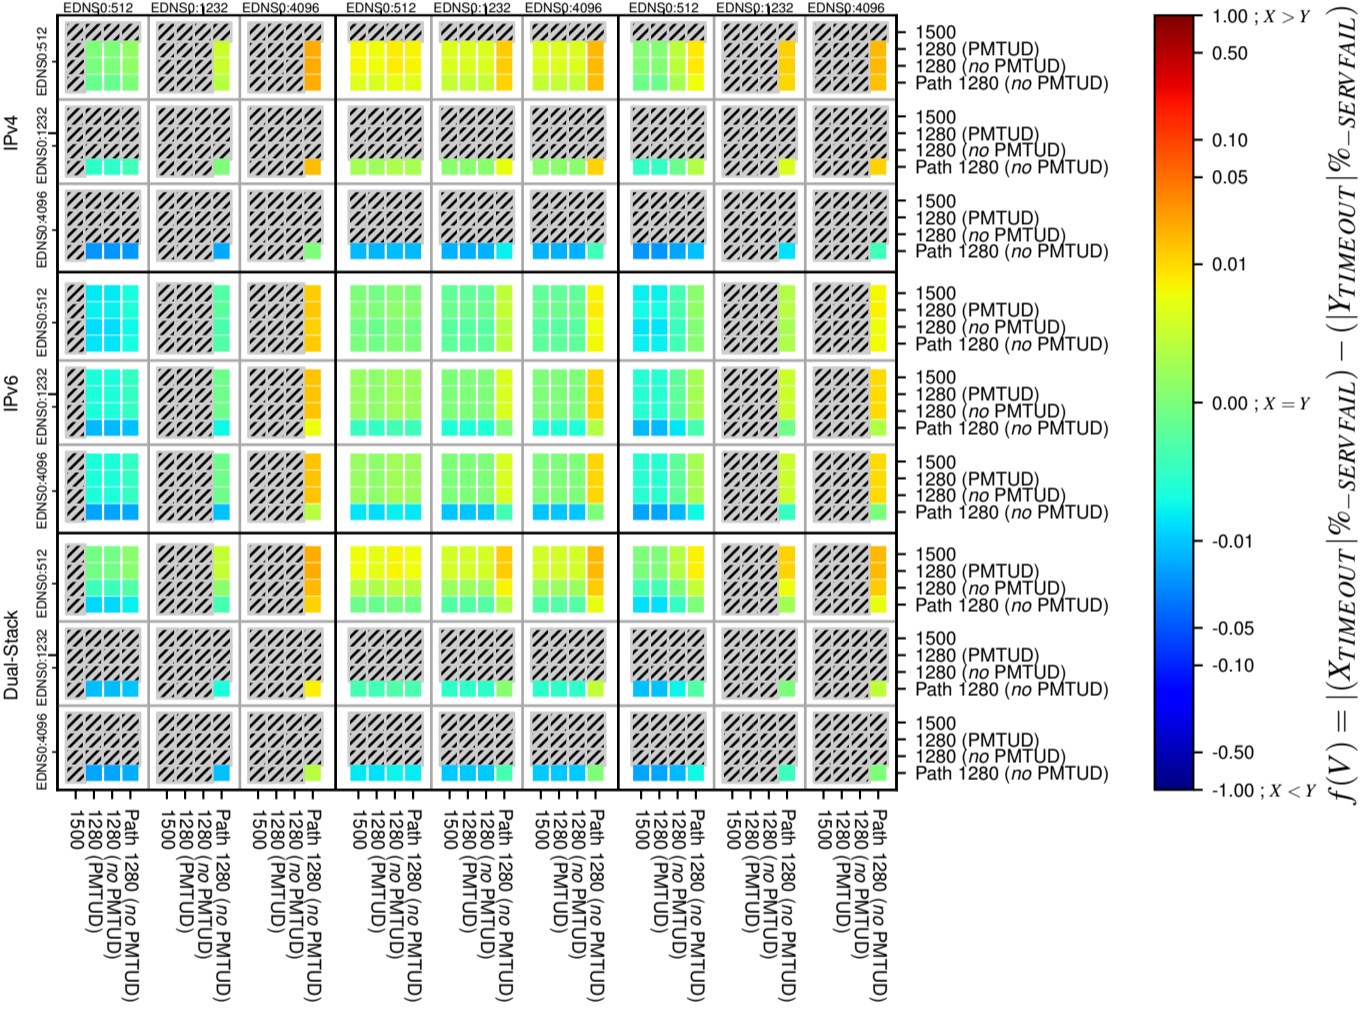

All Zones without DNSSEC for '.nl'

All Zones with DNSSEC for '.nl'

All Zones for '.nl'

$$f(V) = |(X_{TIMEOUT} \% - SERVFAIL) - (Y_{TIMEOUT} \% - SERVFAIL)|$$

$$f(V) = |(X_{TIMEOUT} \% - SERVFAIL) - (Y_{TIMEOUT} \% - SERVFAIL)|$$

$$f(V) = |(X_{TIMEOUT} \% - SERVFAIL) - (Y_{TIMEOUT} \% - SERVFAIL)|$$