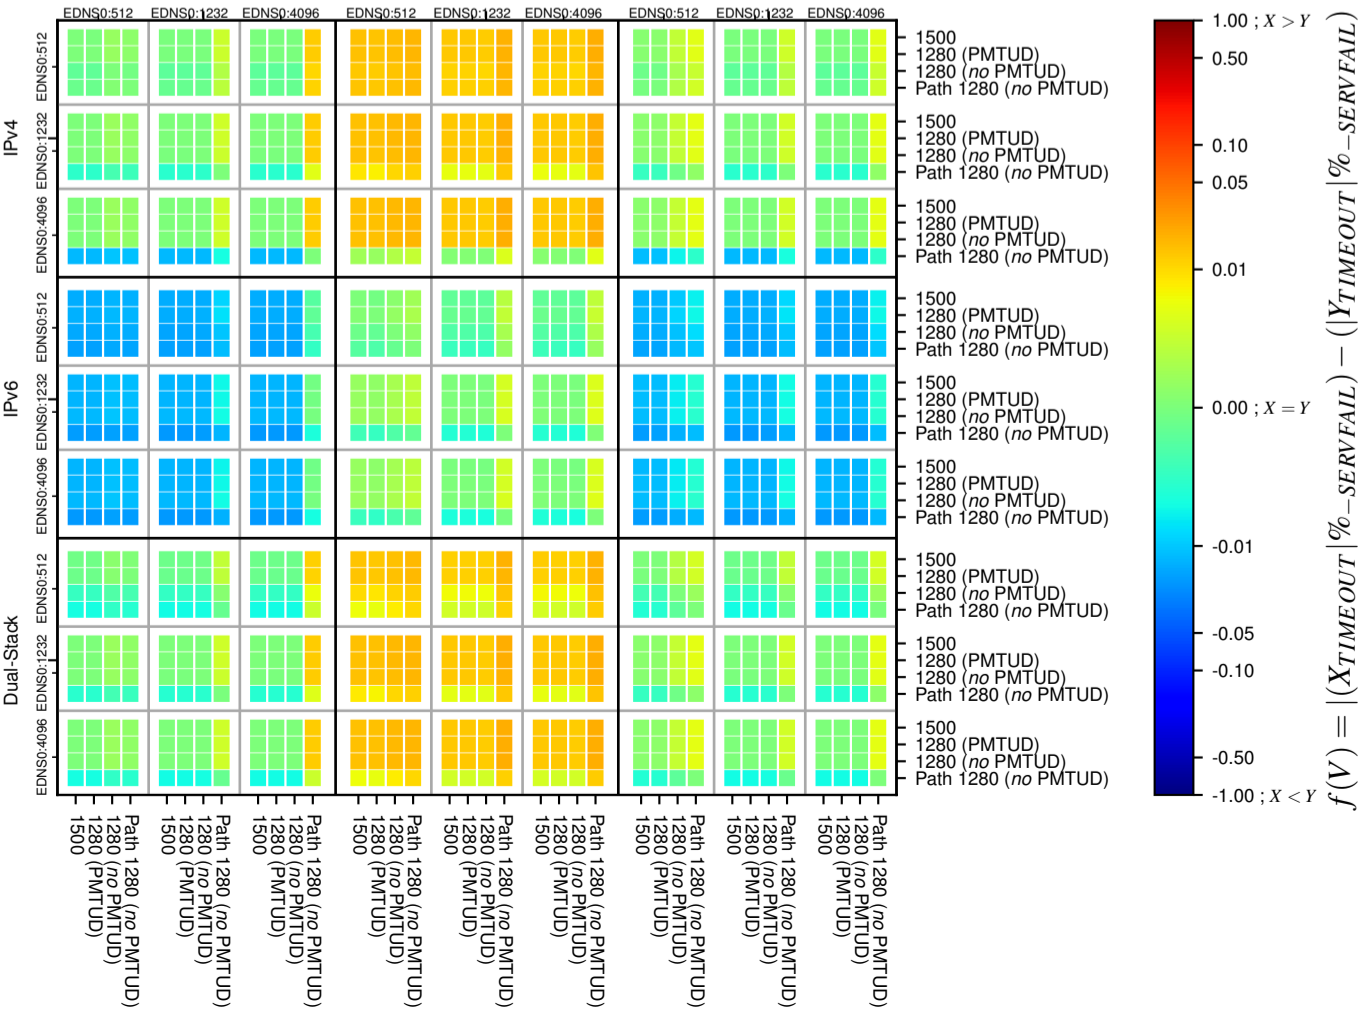

All Zones without DNSSEC for '.nl'

All Zones with DNSSEC for '.nl'

All Zones for '.nl'

$$f(V) = |(X_{TIMEOUT} \% - SERVFAIL) - (Y_{TIMEOUT} \% - SERVFAIL)|$$

$$f(V) = |(X_{TIMEOUT} \% - SERVFAIL) - (Y_{TIMEOUT} \% - SERVFAIL)|$$

$$f(V) = |(X_{TIMEOUT} \% - SERVFAIL) - (Y_{TIMEOUT} \% - SERVFAIL)|$$