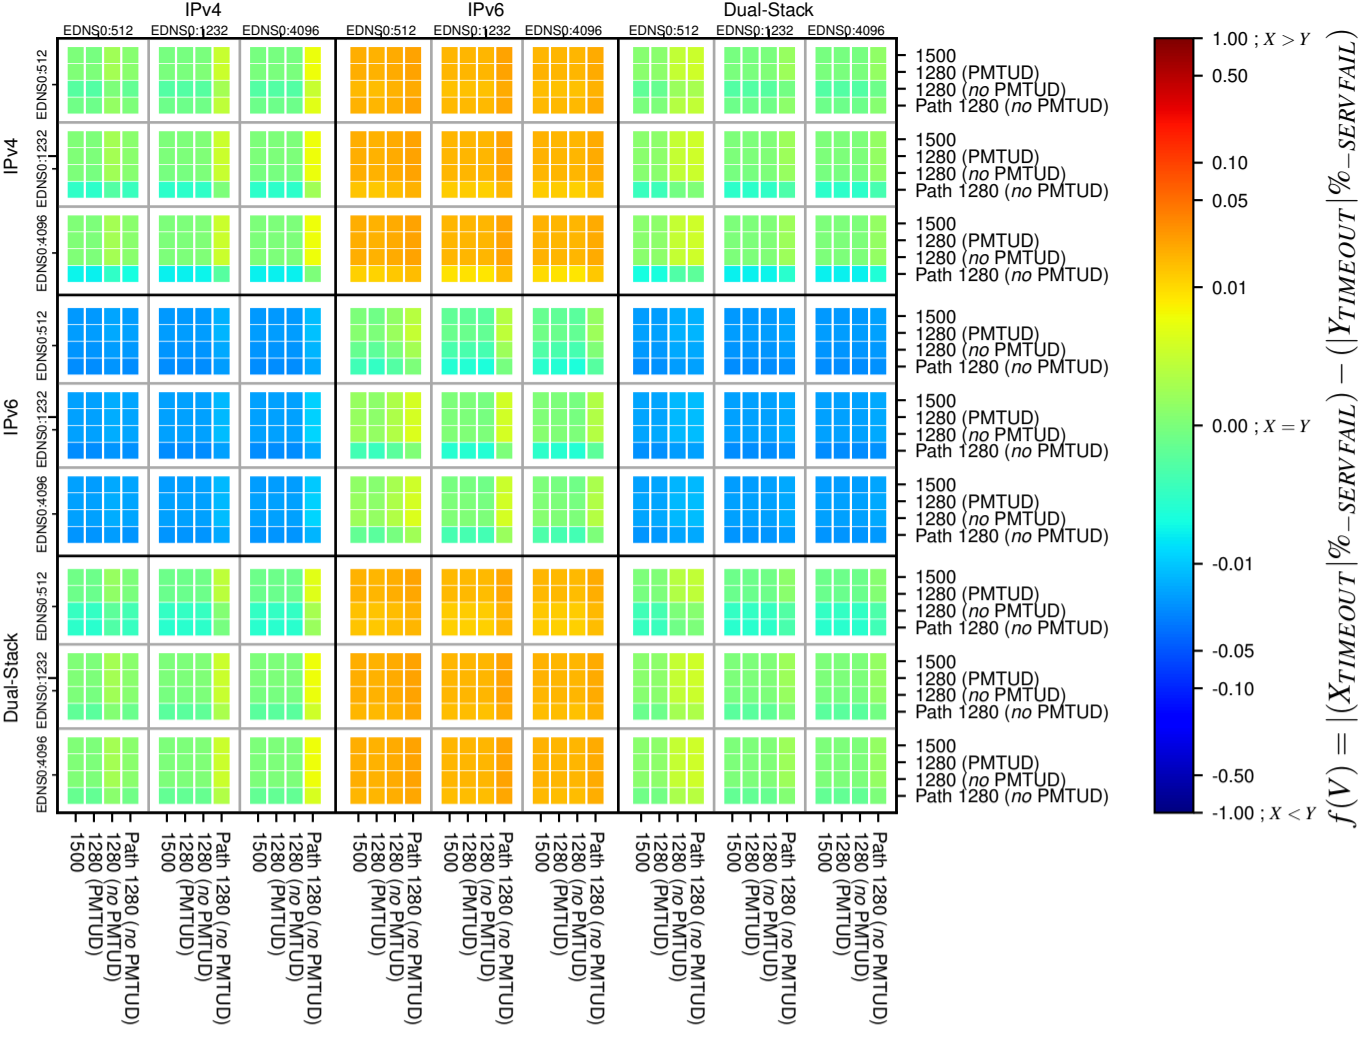

All Zones without DNSSEC for '.nl'

All Zones with DNSSEC for '.nl'

All Zones for '.nl'

$$f(V) = |(X_{TIMEOUT} \% - SERVFAIL) - (Y_{TIMEOUT} \% - SERVFAIL)|$$

$$f(V) = |(X_{TIMEOUT} \% - SERVFAIL) - (Y_{TIMEOUT} \% - SERVFAIL)|$$

$$f(V) = |(X_{TIMEOUT} \% - SERVFAIL) - (Y_{TIMEOUT} \% - SERVFAIL)|$$