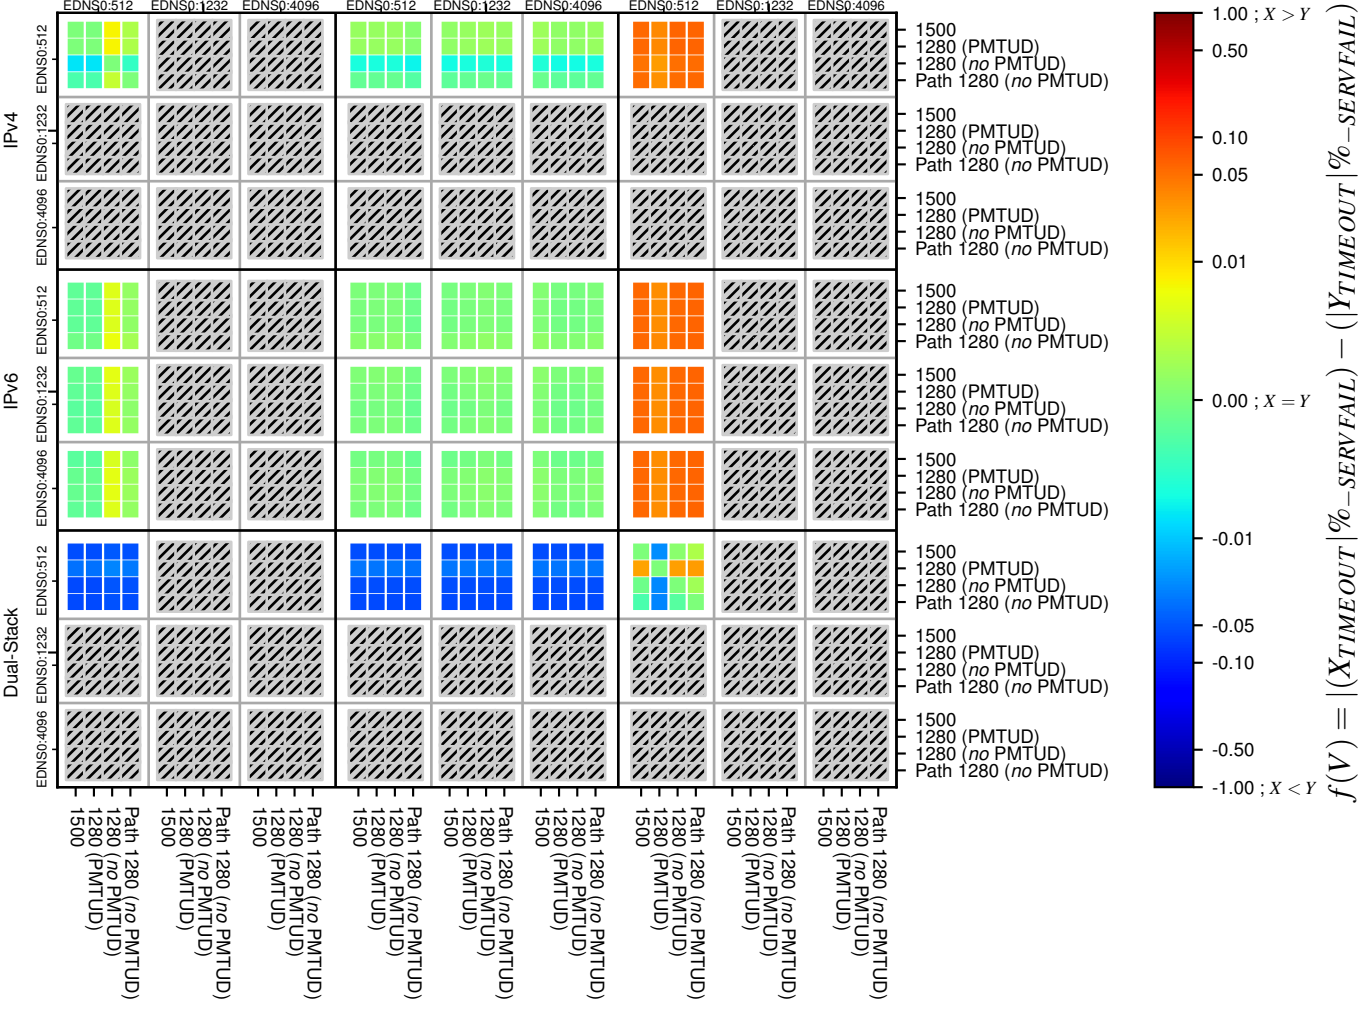

All Zones without DNSSEC for '.org'

All Zones with DNSSEC for '.org'

All Zones for '.org'

$$f(V) = |(X_{TIMEOUT} | \% - SERVFAIL) - (Y_{TIMEOUT} | \% - SERVFAIL)|$$

$$f(V) = |(X_{TIMEOUT} | \% - SERVFAIL) - (Y_{TIMEOUT} | \% - SERVFAIL)|$$

$$f(V) = |(X_{TIMEOUT} | \% - SERVFAIL) - (Y_{TIMEOUT} | \% - SERVFAIL)|$$