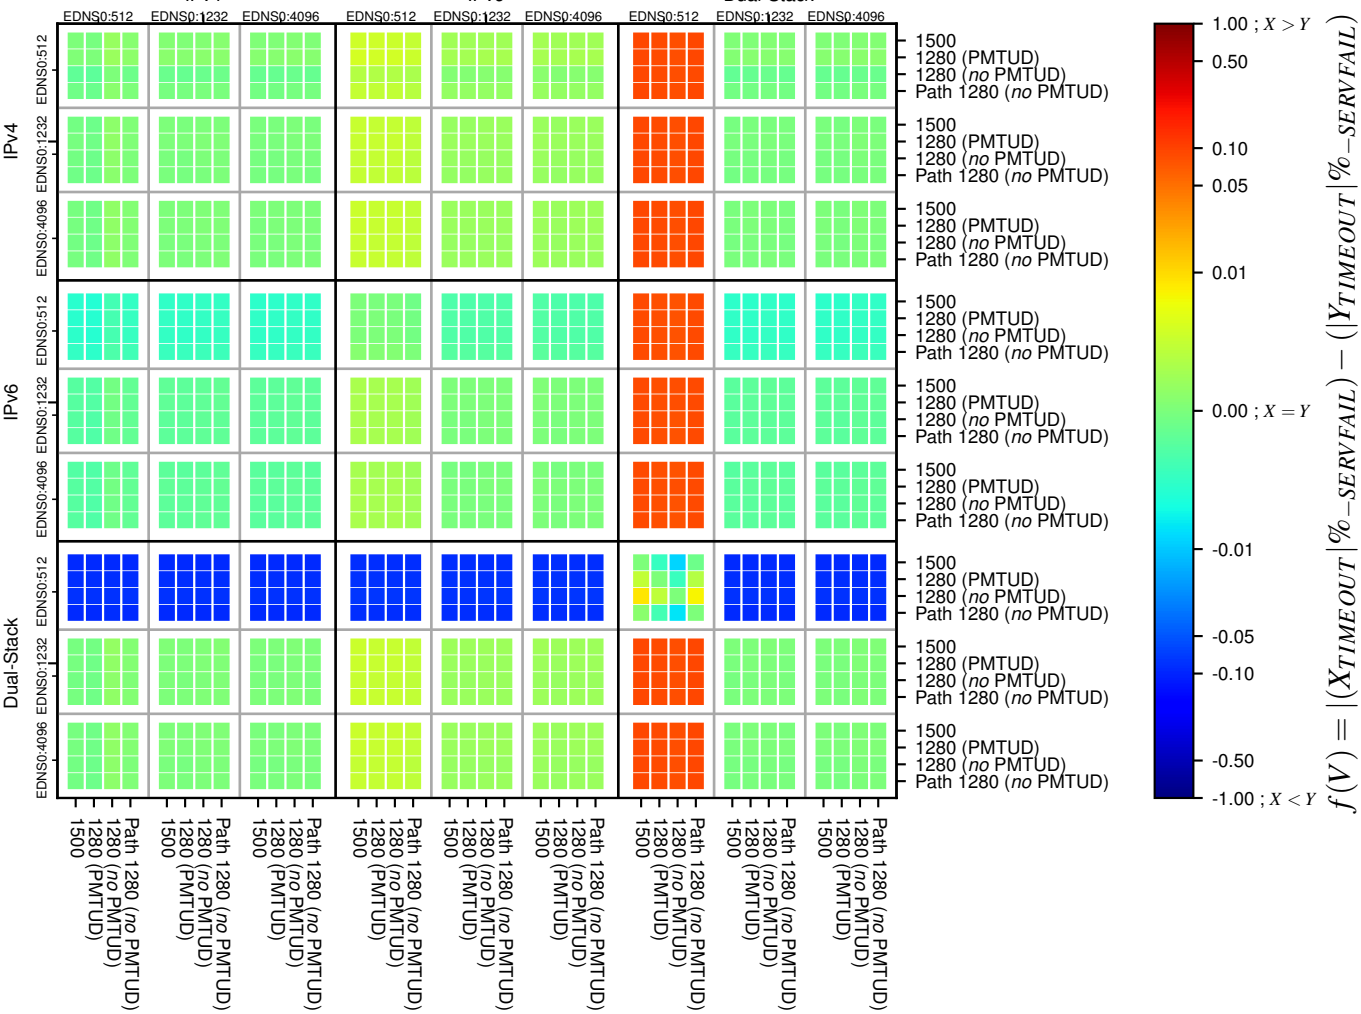

All Zones without DNSSEC for '.org'

All Zones with DNSSEC for '.org'

All Zones for '.org'

$$f(V) = |(X_{TIMEOUT} | \% - SERVFAIL) - (Y_{TIMEOUT} | \% - SERVFAIL)|$$

$$f(V) = |(X_{TIMEOUT} | \% - SERVFAIL) - (Y_{TIMEOUT} | \% - SERVFAIL)|$$

$$f(V) = |(X_{TIMEOUT} | \% - SERVFAIL) - (Y_{TIMEOUT} | \% - SERVFAIL)|$$