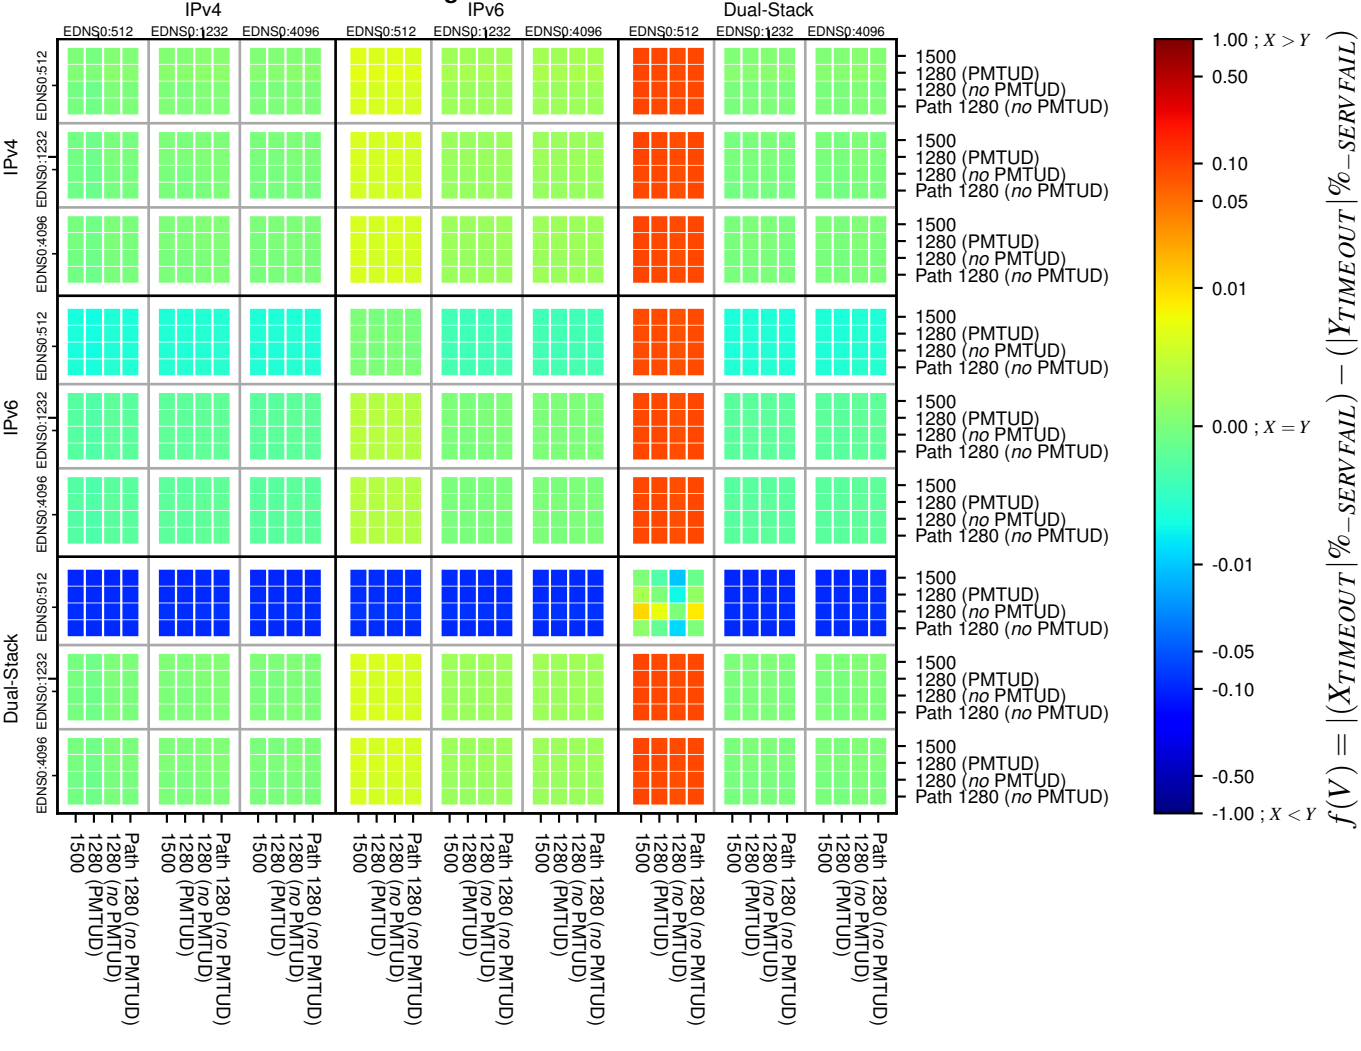

All Zones without DNSSEC for '.org'

All Zones with DNSSEC for '.org'

All Zones for '.org'

$$f(V) = |(X_{TIMEOUT} | \% - SERVFAIL) - (Y_{TIMEOUT} | \% - SERVFAIL)|$$

$$f(V) = |(X_{TIMEOUT} | \% - SERVFAIL) - (Y_{TIMEOUT} | \% - SERVFAIL)|$$

$$f(V) = |(X_{TIMEOUT} | \% - SERVFAIL) - (Y_{TIMEOUT} | \% - SERVFAIL)|$$