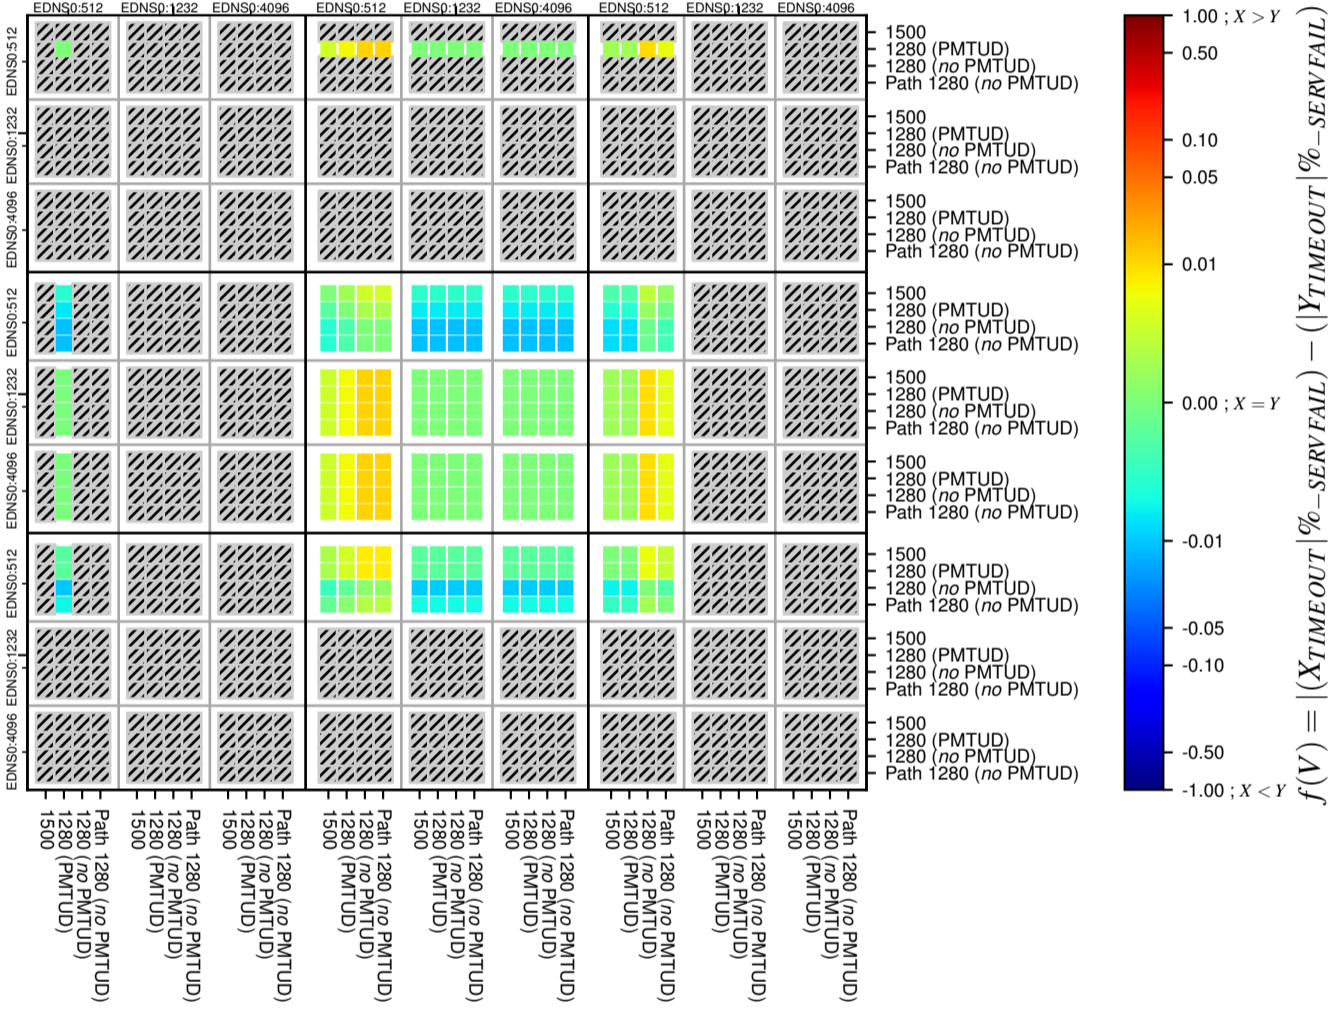

All Zones without DNSSEC for '.se'

All Zones with DNSSEC for '.se'

All Zones for '.se'