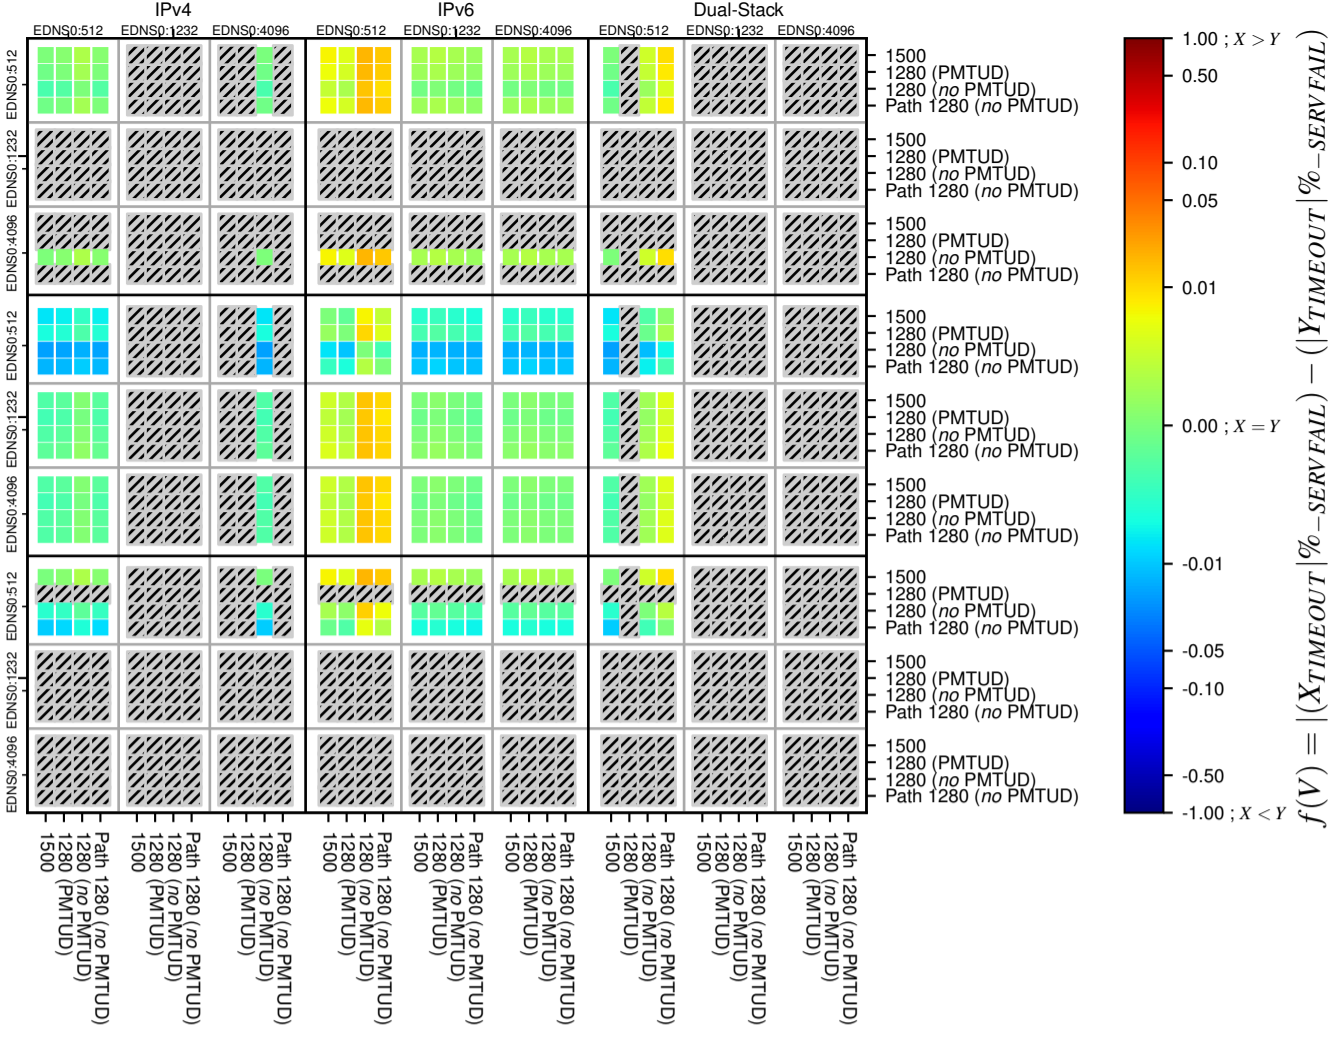

All Zones without DNSSEC for '.se'

All Zones with DNSSEC for '.se'

All Zones for '.se'