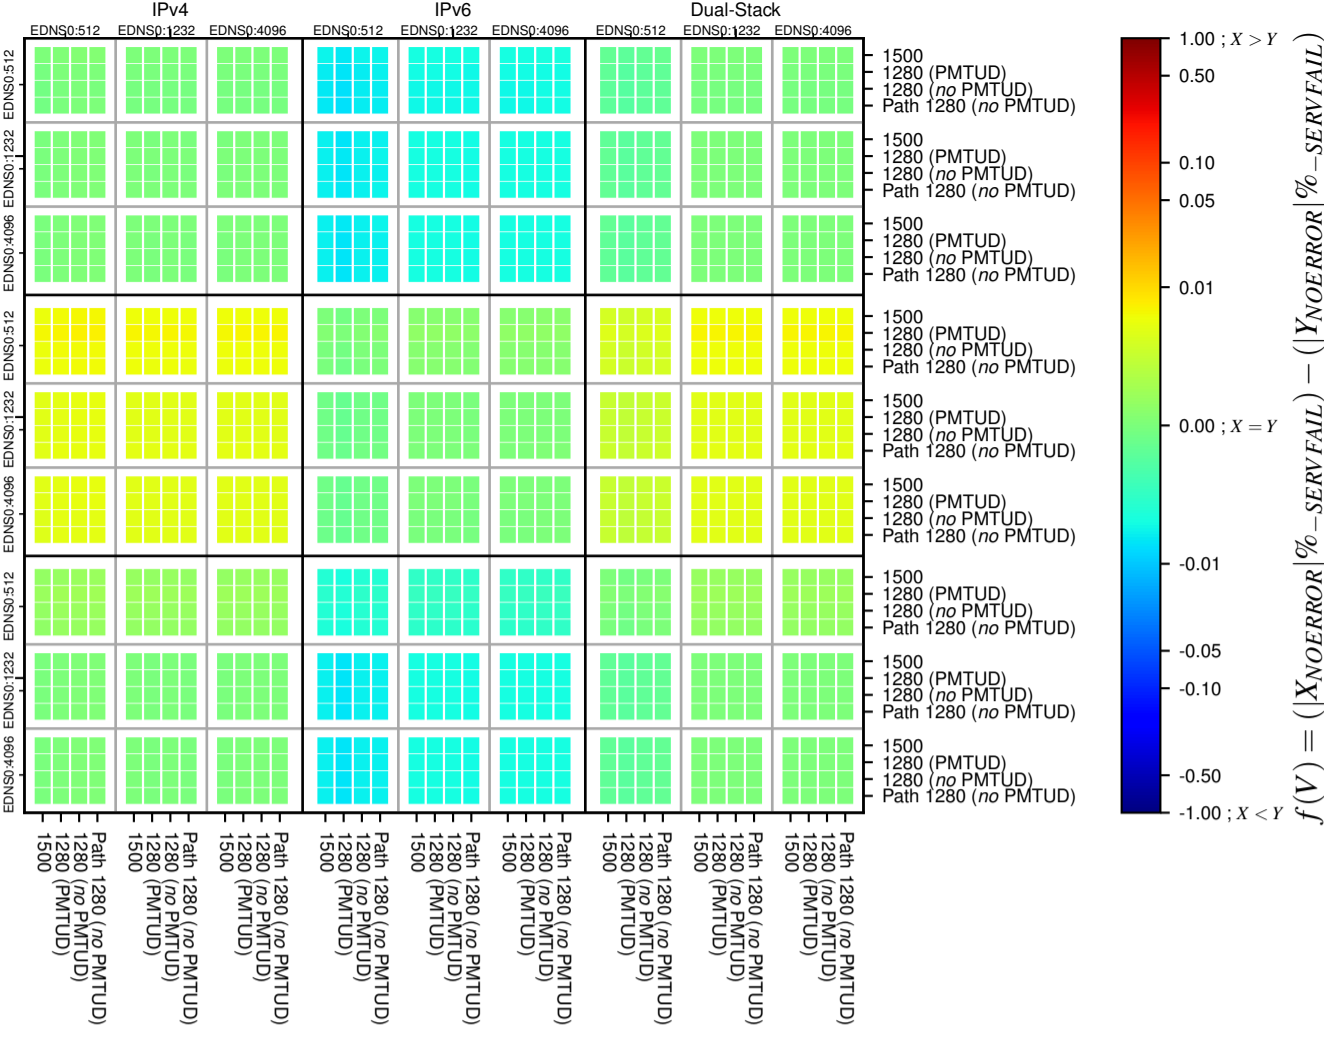

All Zones without DNSSEC for '.de'

All Zones with DNSSEC for '.de'

All Zones for '.de'