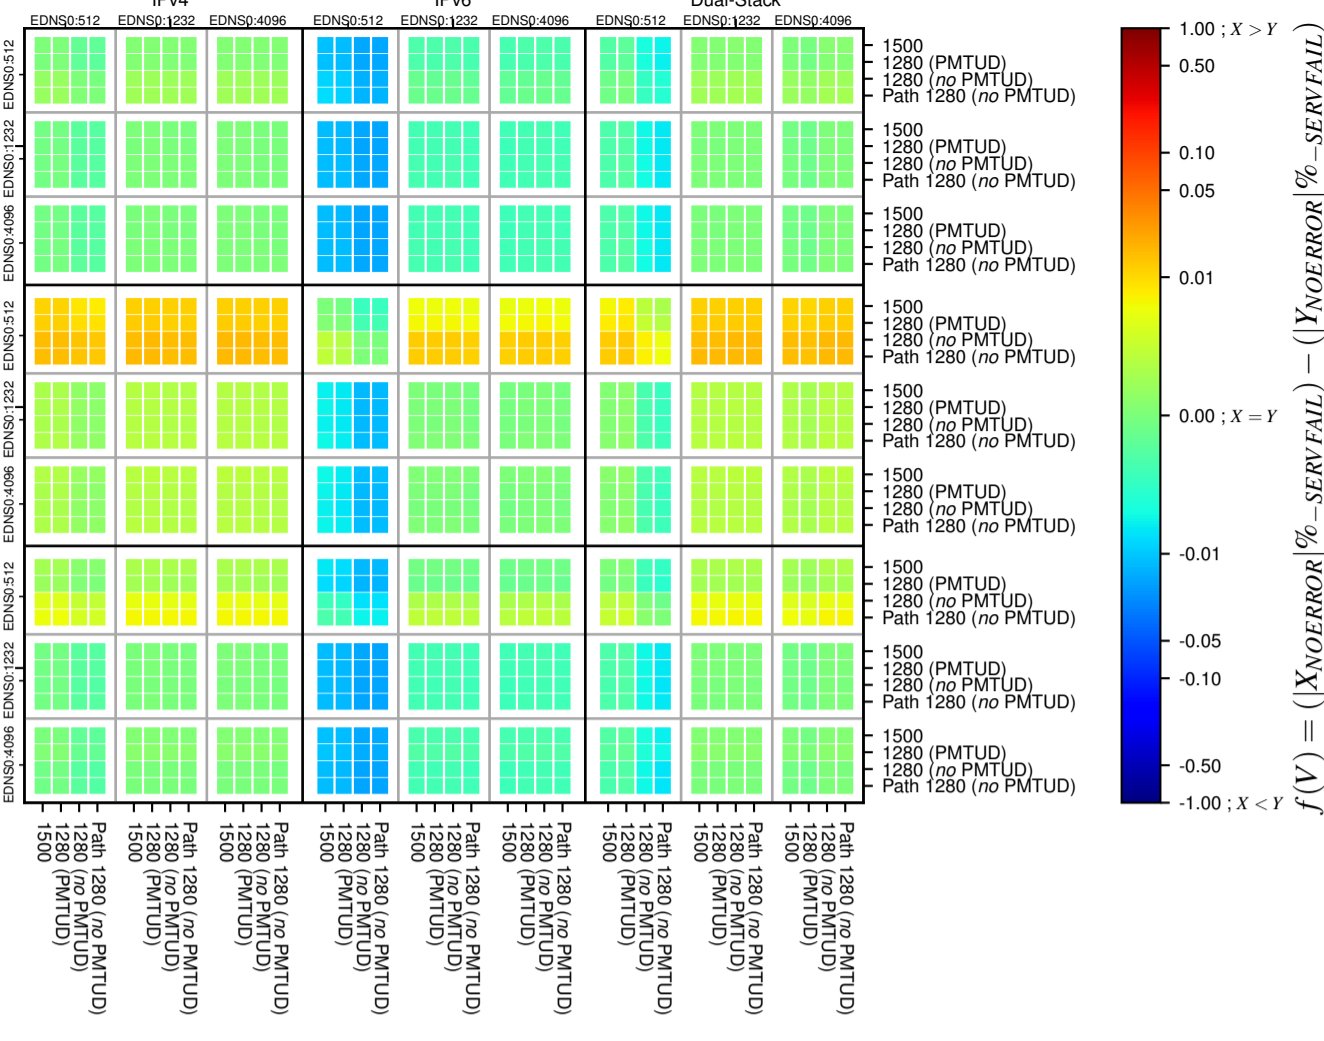

### All Zones without DNSSEC for '.net'

### All Zones with DNSSEC for '.net'