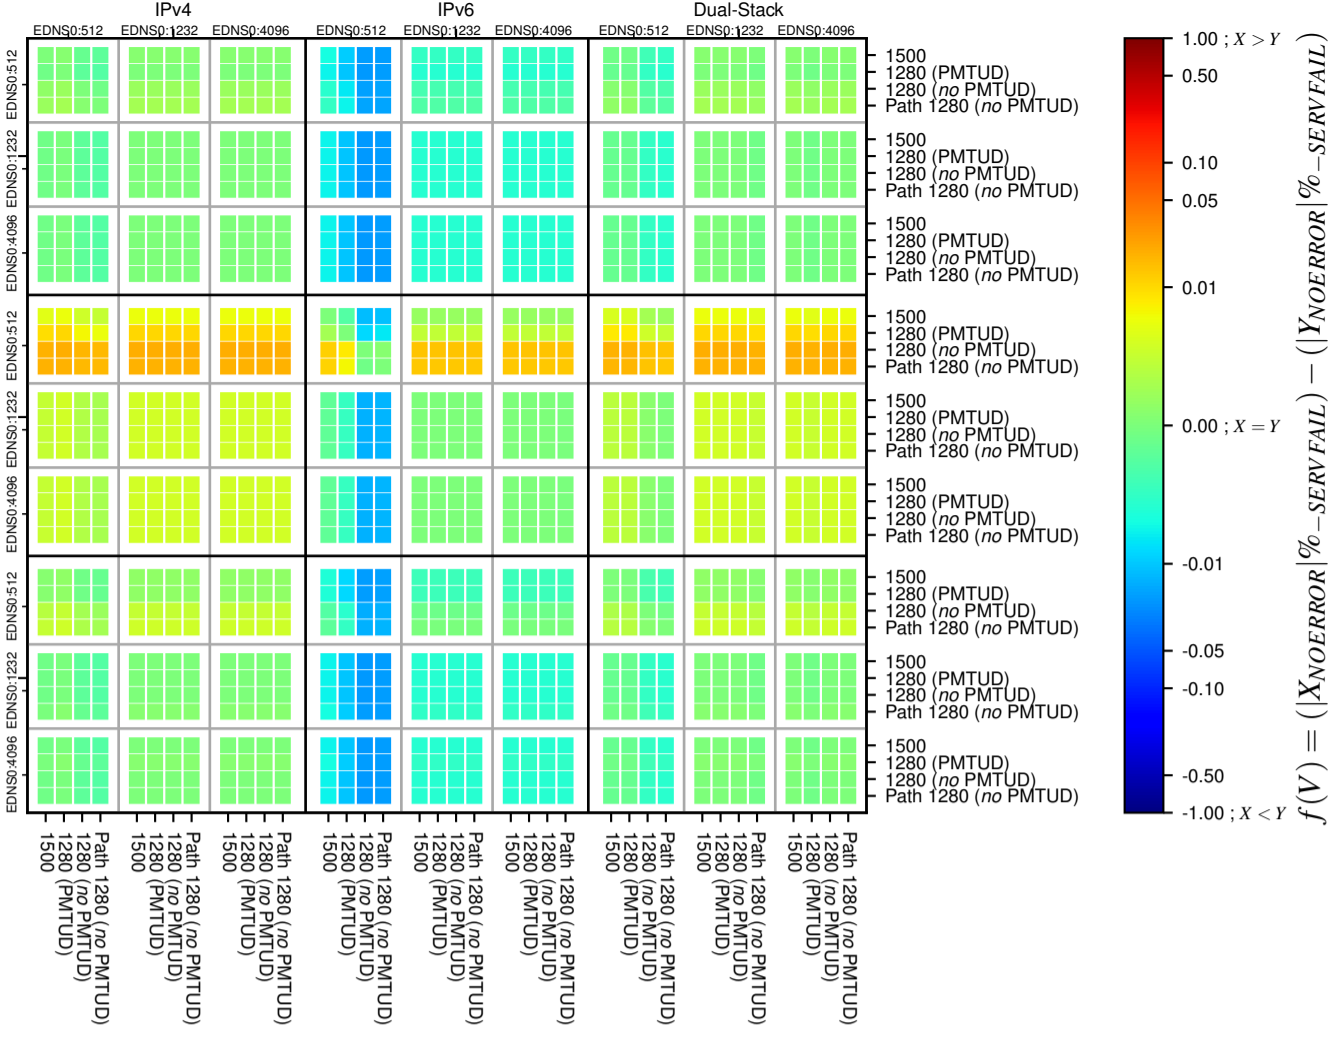

All Zones without DNSSEC for '.se'

All Zones with DNSSEC for '.se'

All Zones for '.se'