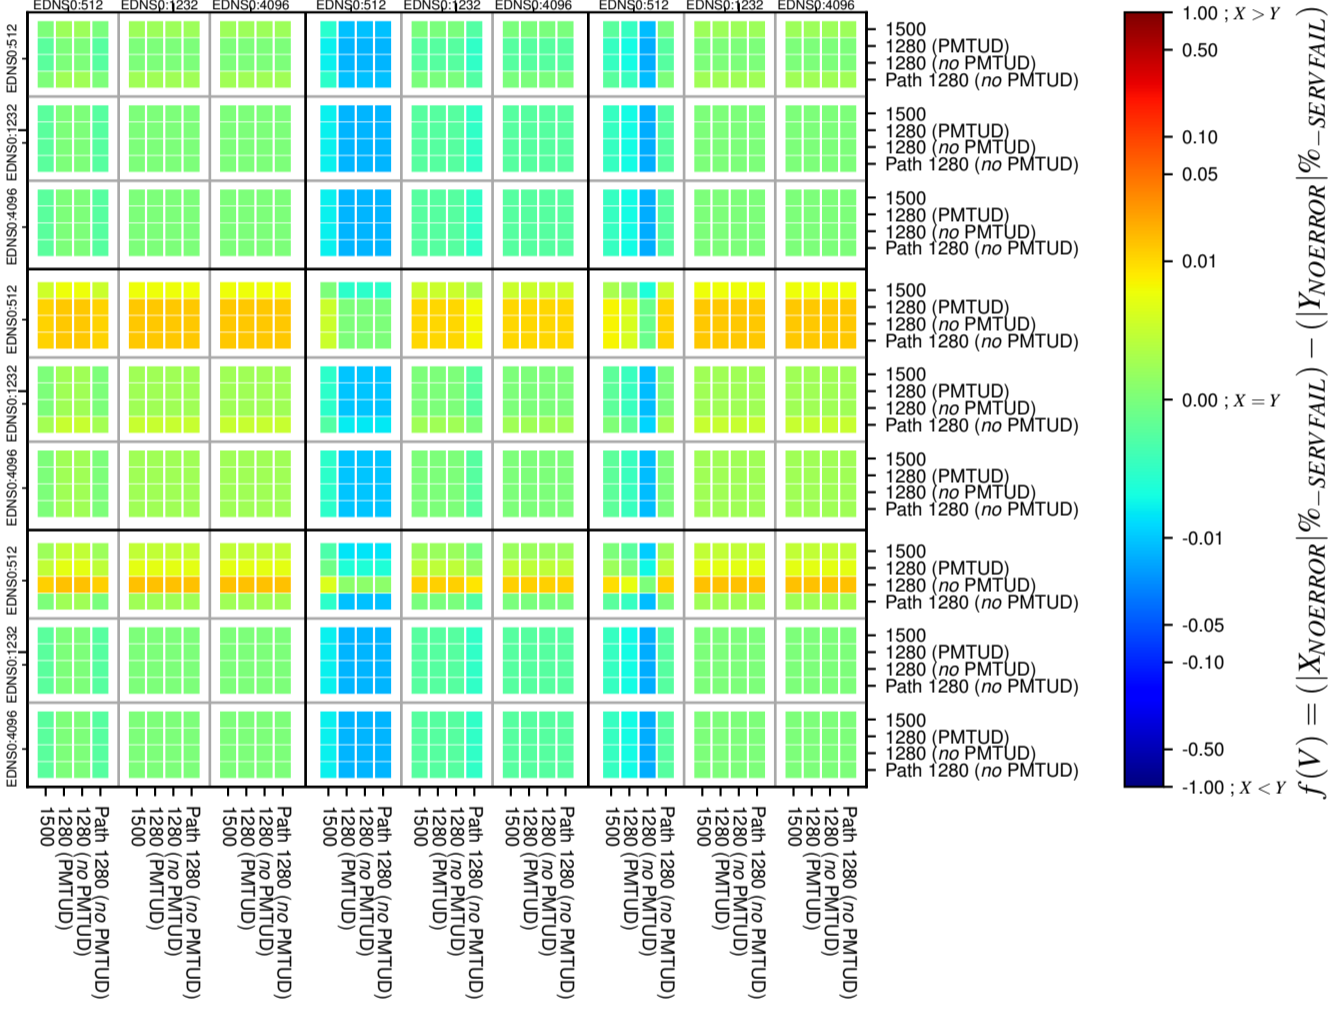

All Zones without DNSSEC for '.se'

All Zones with DNSSEC for '.se'

All Zones for '.se'