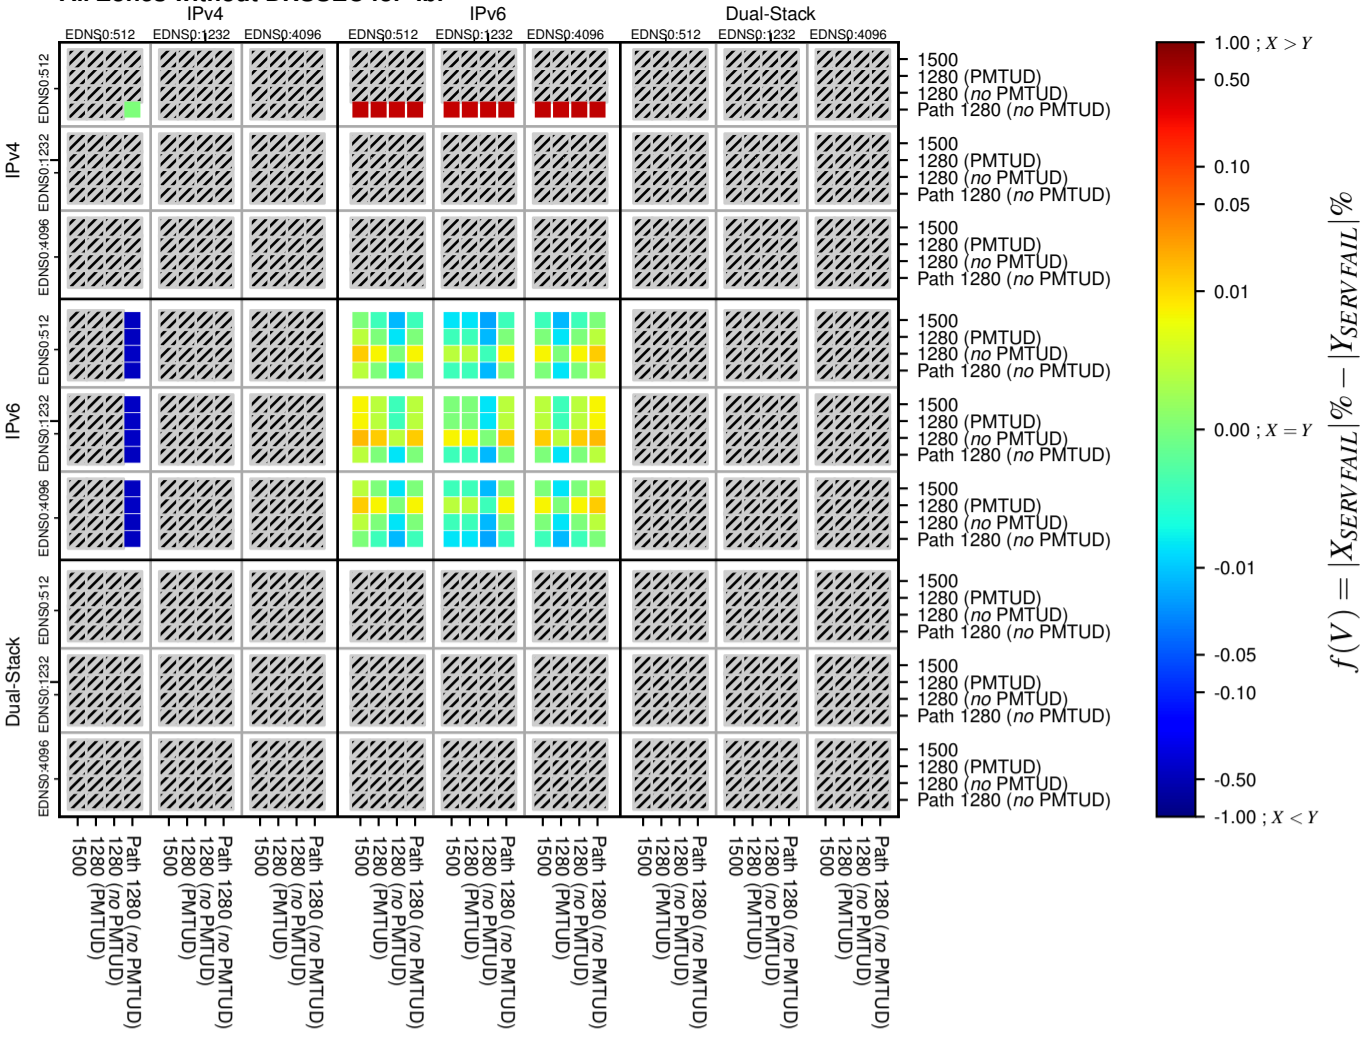

All Zones without DNSSEC for '.br'

All Zones with DNSSEC for '.br'

All Zones for '.br'

$$f(V) = |X_{SERVFAIL}| \% - |Y_{SERVFAIL}| \%$$

$$f(V) = |X_{SERVFAIL}| \% - |Y_{SERVFAIL}| \%$$

$$f(V) = |X_{SERVFAIL}| \% - |Y_{SERVFAIL}| \%$$