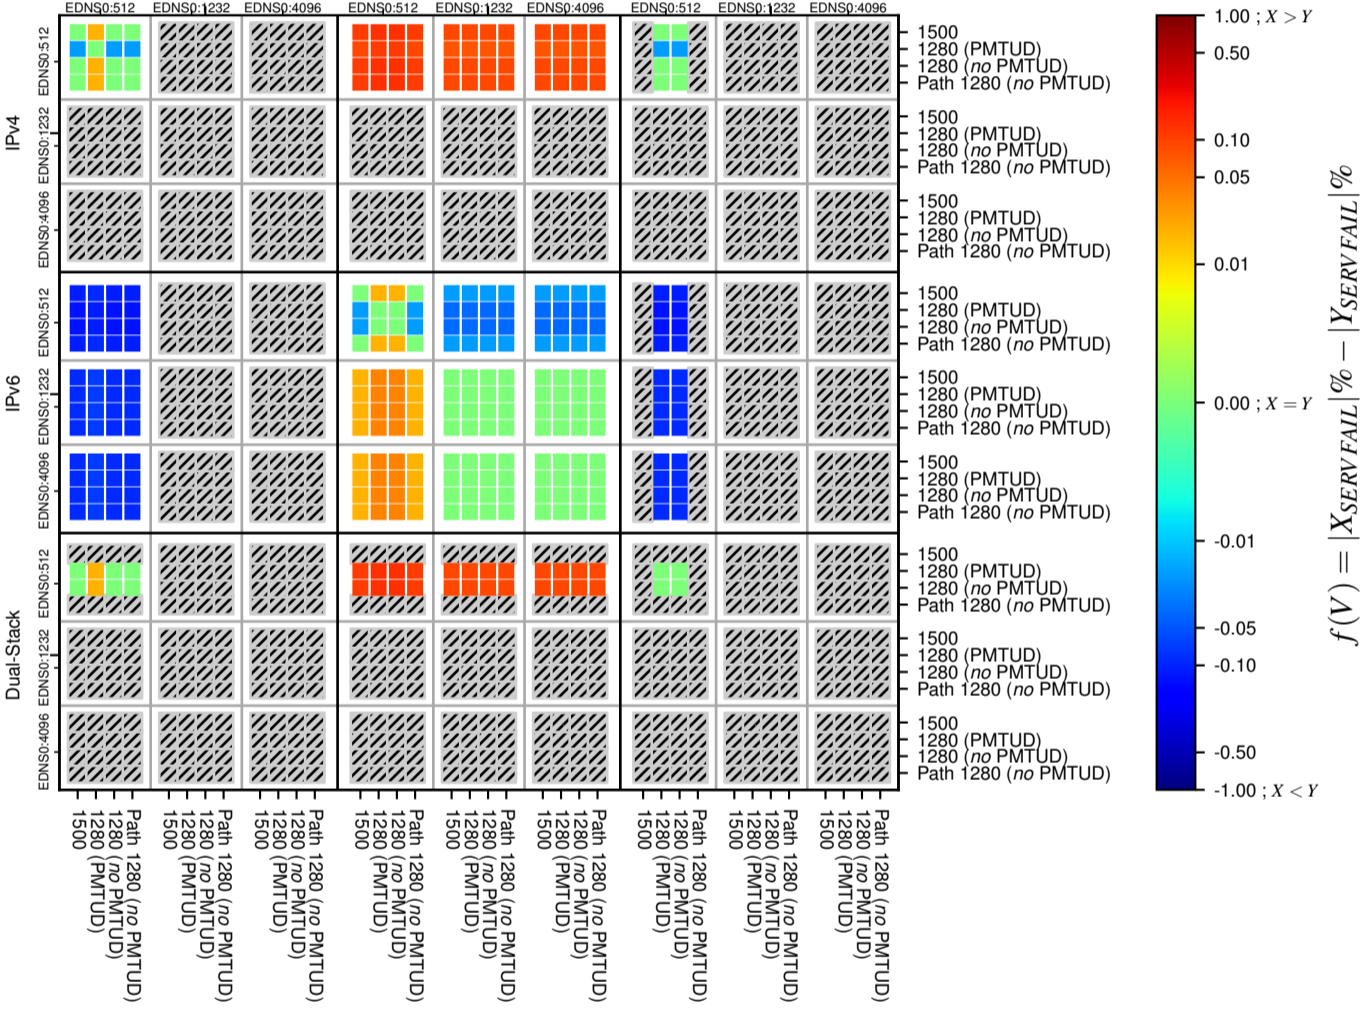

All Zones without DNSSEC for '.br'

All Zones with DNSSEC for '.br'

All Zones for '.br'

$$f(V) = |X_{SERVFAIL}| \% - |Y_{SERVFAIL}| \%$$

$$f(V) = |X_{SERVFAIL}| \% - |Y_{SERVFAIL}| \%$$

$$f(V) = |X_{SERVFAIL}| \% - |Y_{SERVFAIL}| \%$$