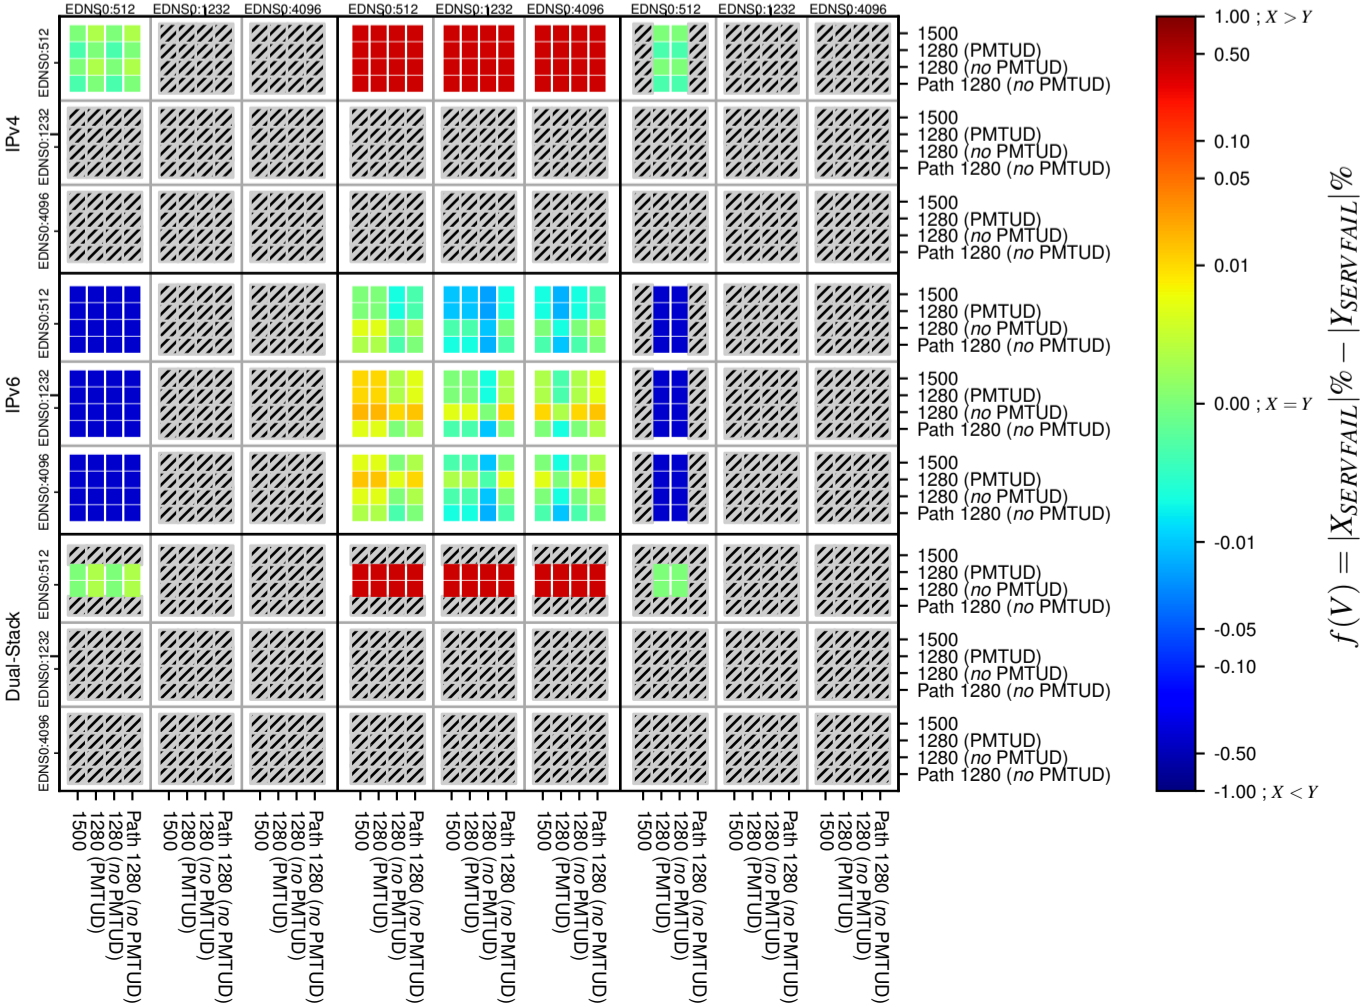

All Zones without DNSSEC for '.br'

All Zones with DNSSEC for '.br'

All Zones for '.br'

$$f(V) = |X_{SERVFAIL}| \% - |Y_{SERVFAIL}| \%$$

$$f(V) = |X_{SERVFAIL}| \% - |Y_{SERVFAIL}| \%$$

$$f(V) = |X_{SERVFAIL}| \% - |Y_{SERVFAIL}| \%$$