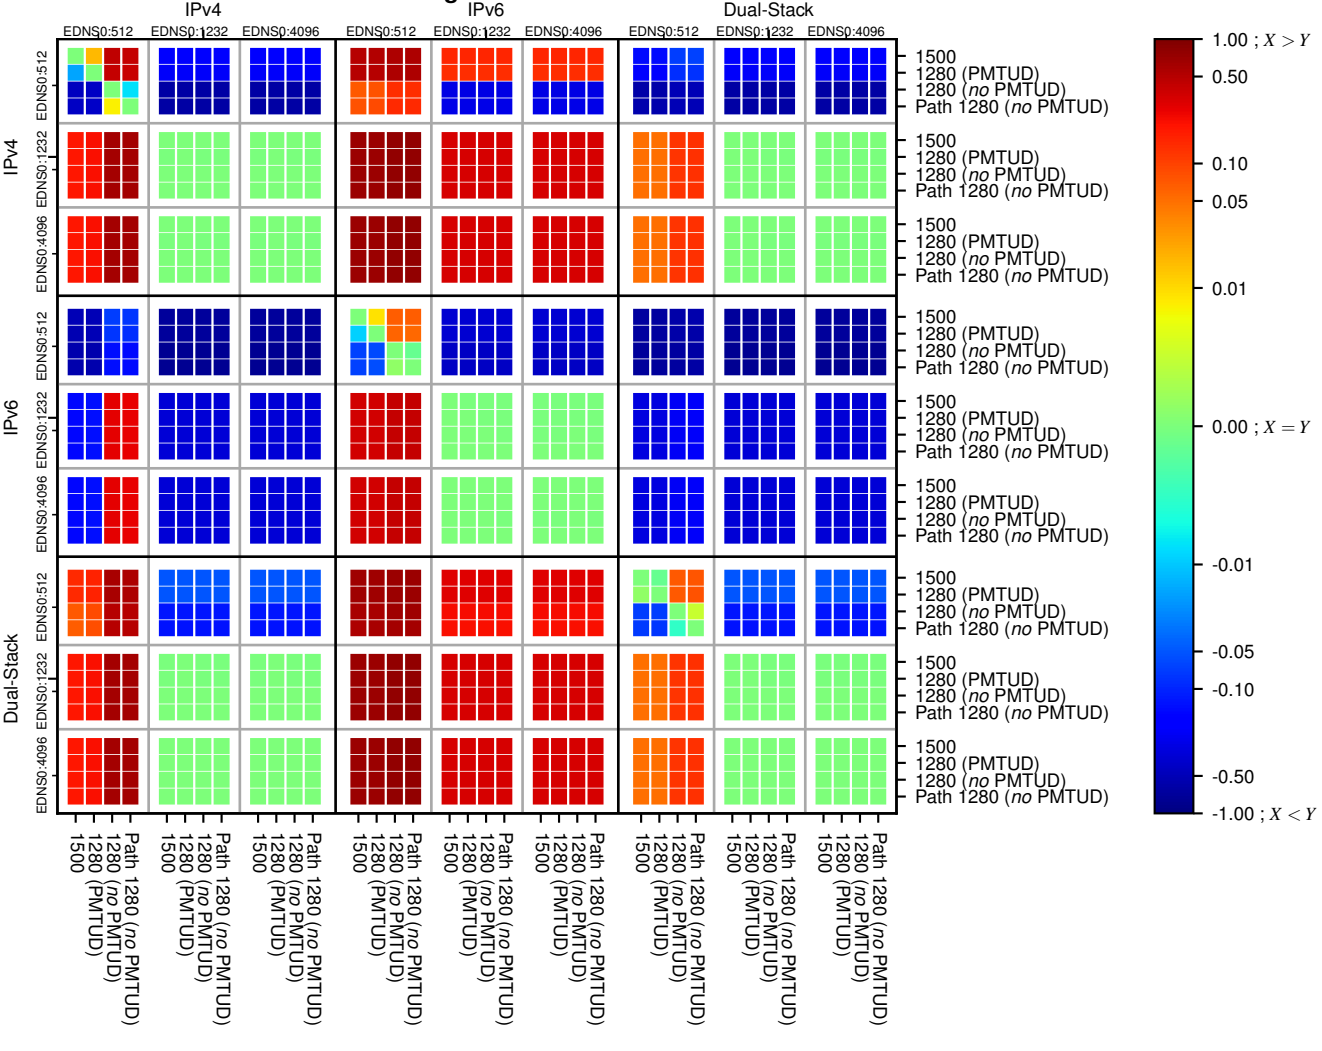

All Zones without DNSSEC for '.org'

All Zones with DNSSEC for '.org'

All Zones for '.org'

$$f(V) = |X_{SERVFAIL}| \% - |Y_{SERVFAIL}| \%$$

$$f(V) = |X_{SERVFAIL}| \% - |Y_{SERVFAIL}| \%$$

$$f(V) = |X_{SERVFAIL}| \% - |Y_{SERVFAIL}| \%$$