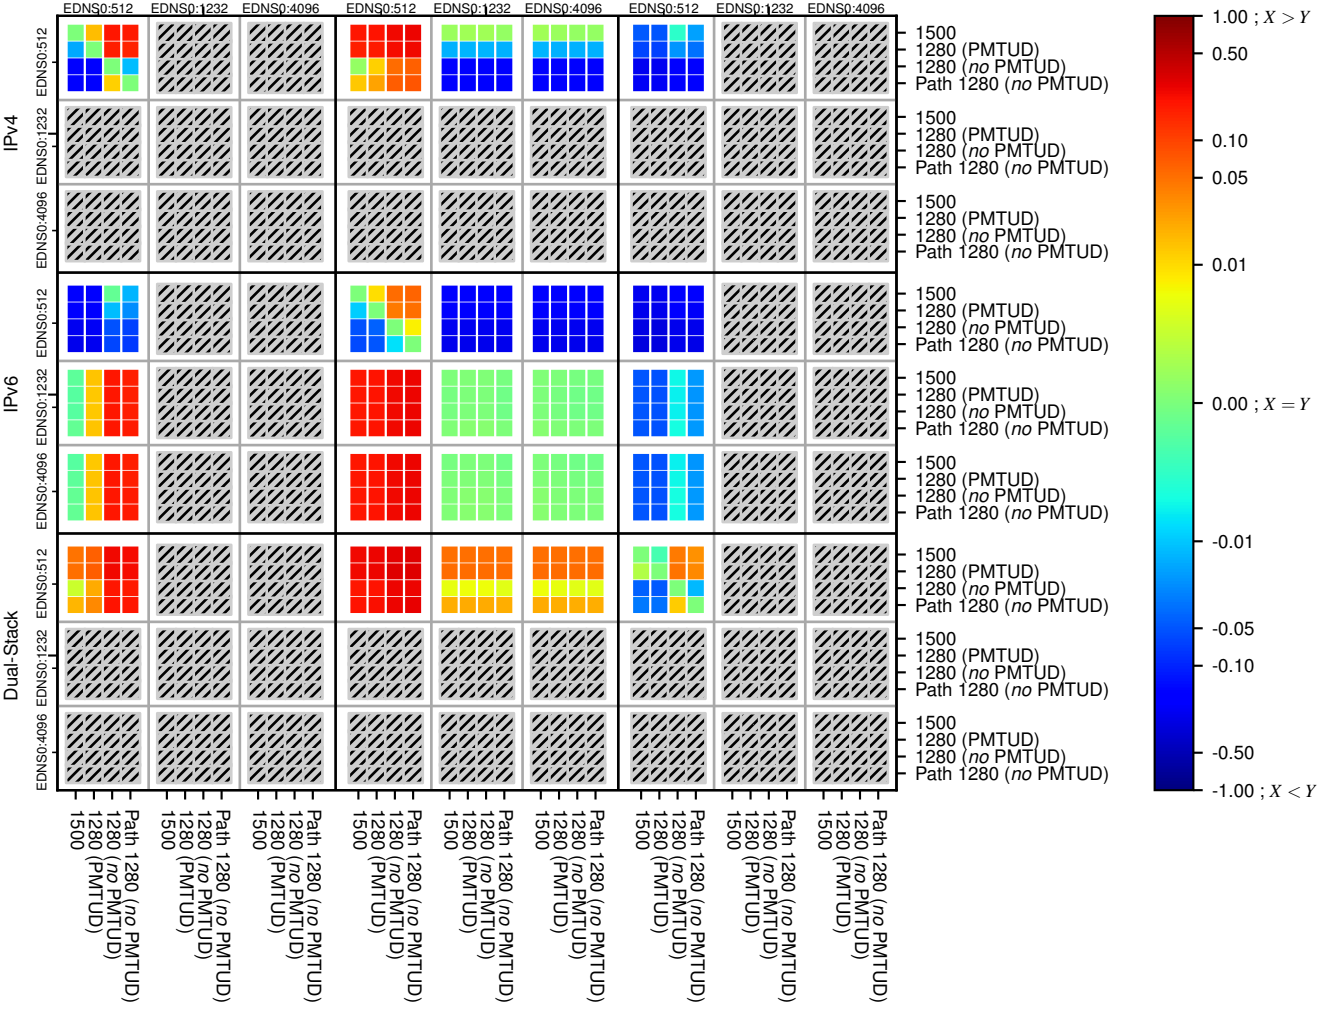

All Zones without DNSSEC for '.org'

All Zones with DNSSEC for '.org'

All Zones for '.org'

$$f(V) = |X_{SERVFAIL}| \% - |Y_{SERVFAIL}| \%$$

$$f(V) = |X_{SERVFAIL}| \% - |Y_{SERVFAIL}| \%$$

$$f(V) = |X_{SERVFAIL}| \% - |Y_{SERVFAIL}| \%$$