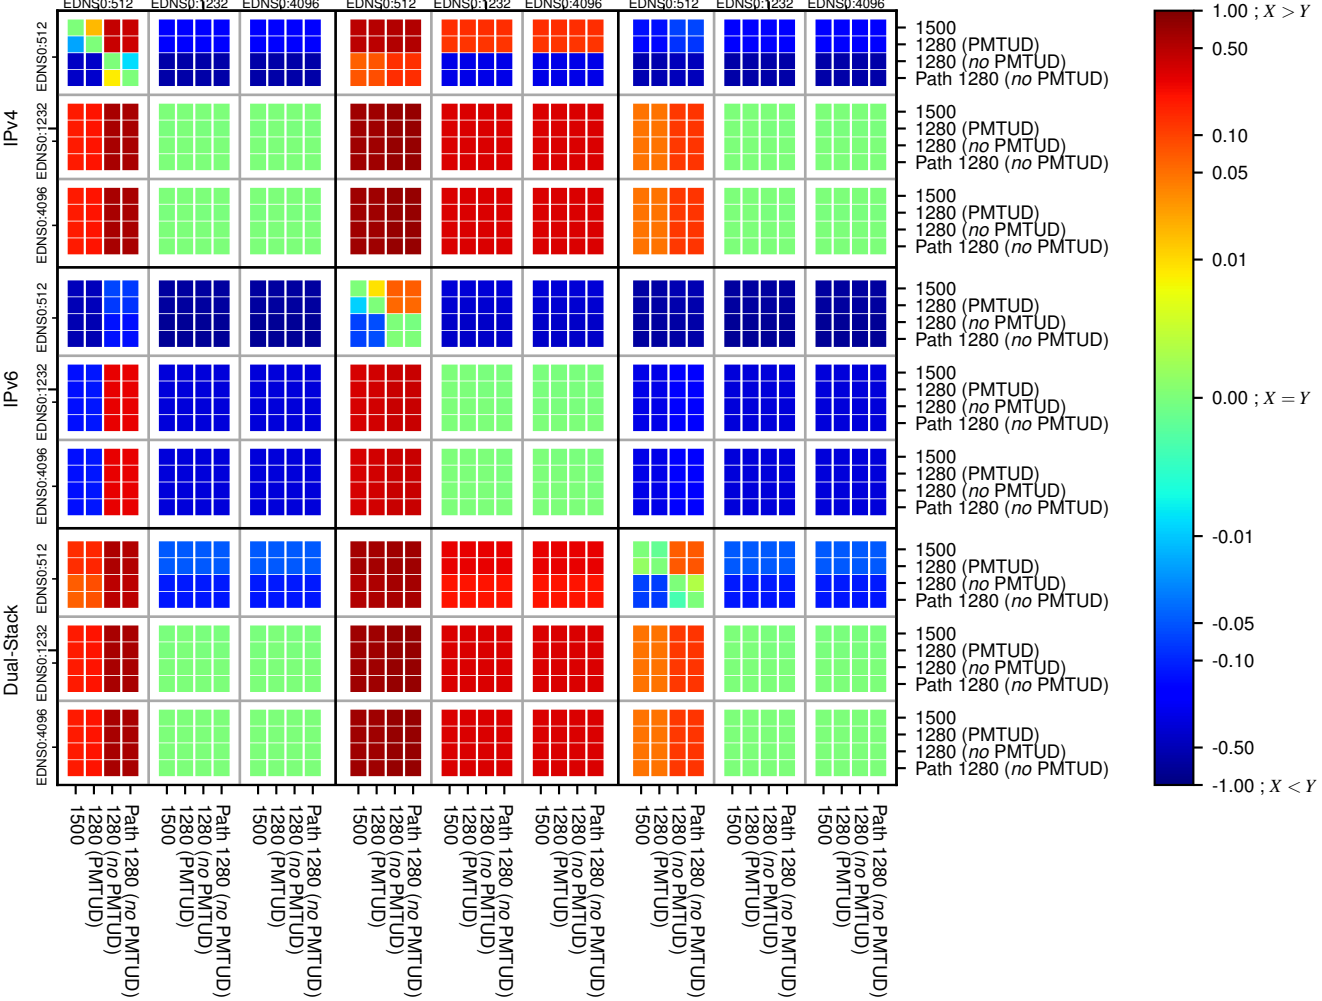

All Zones without DNSSEC for '.org'

All Zones with DNSSEC for '.org'

All Zones for '.org'

$$f(V) = |X_{SERVFAIL}| \% - |Y_{SERVFAIL}| \%$$

$$f(V) = |X_{SERVFAIL}| \% - |Y_{SERVFAIL}| \%$$

$$f(V) = |X_{SERVFAIL}| \% - |Y_{SERVFAIL}| \%$$