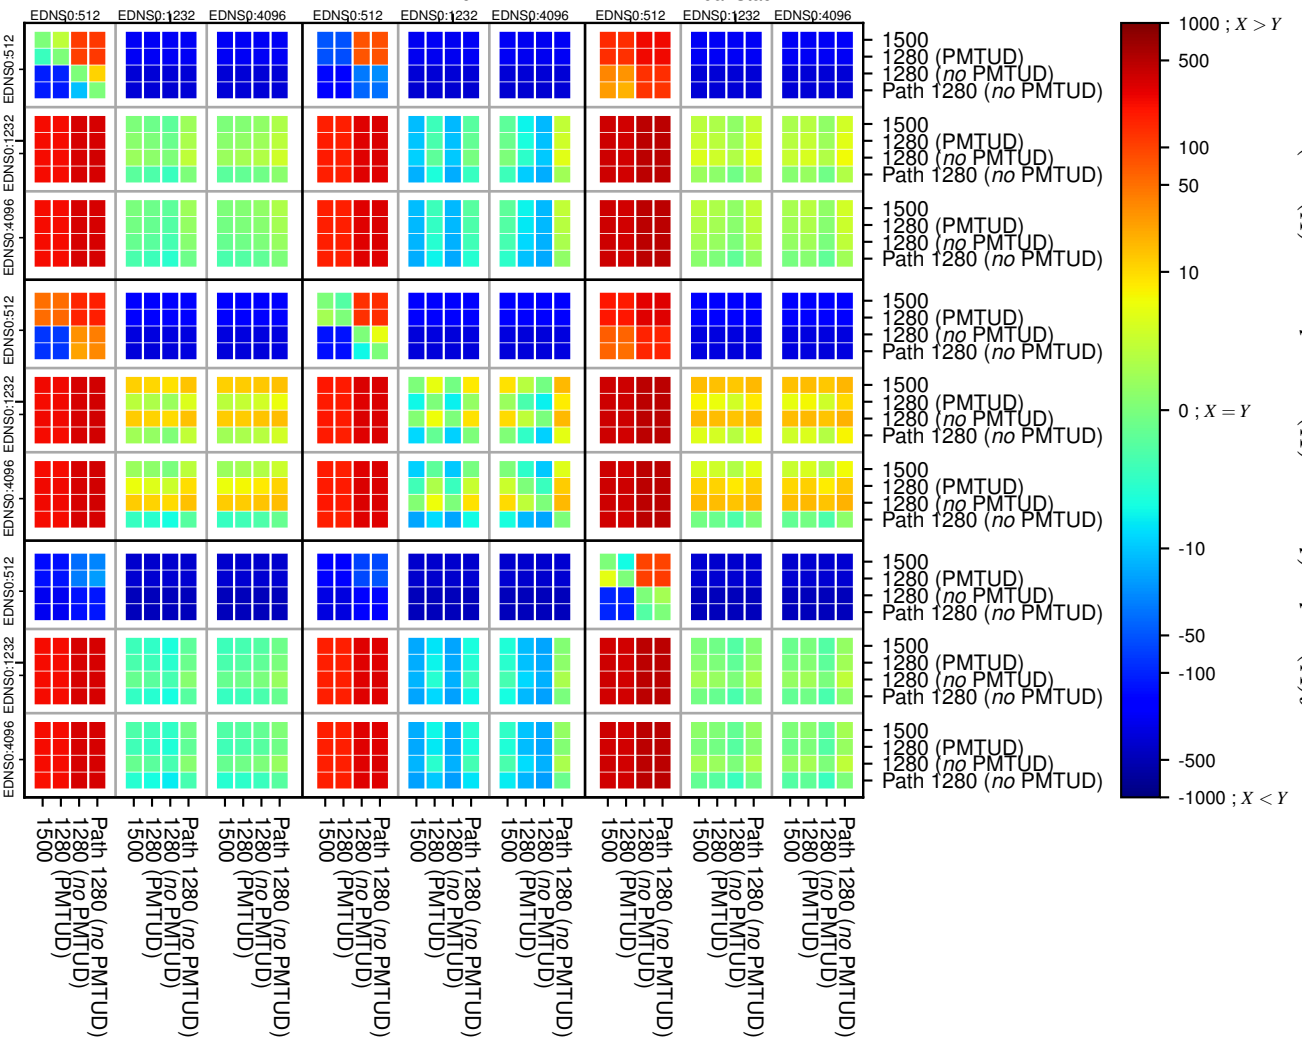

All Zones without DNSSEC returning NOERROR for '.all_psl_domains'

All Zones with DNSSEC returning NOERROR for '.all_psl_domains'

All Zones returning NOERROR for '.all_psl_domains'