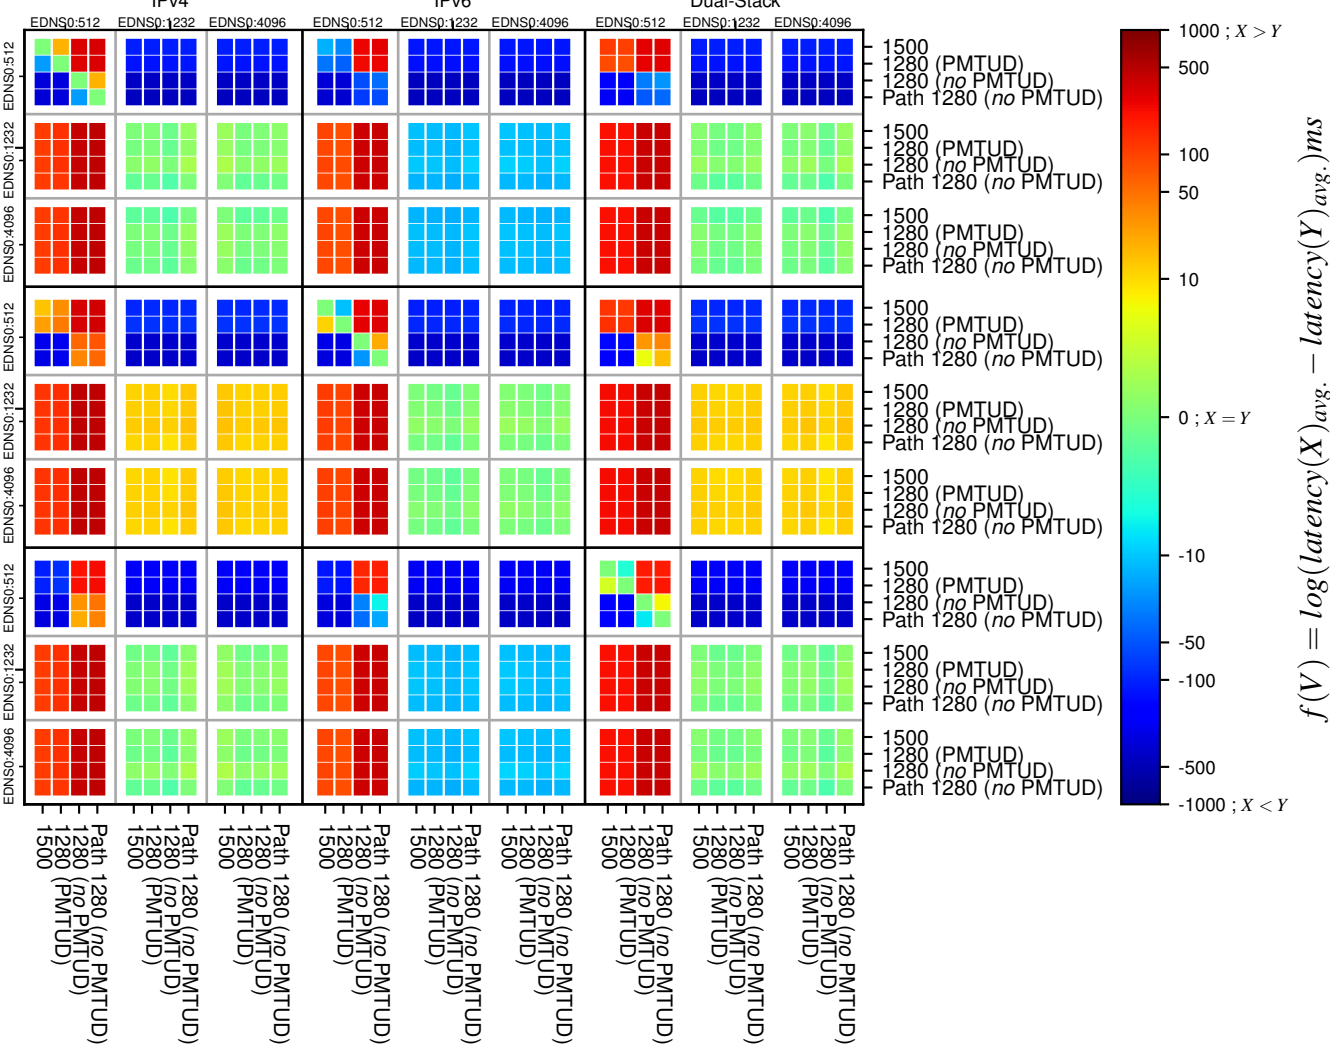

All Zones without DNSSEC returning NOERROR for '.com'

All Zones with DNSSEC returning NOERROR for '.com'

All Zones returning NOERROR for '.com'