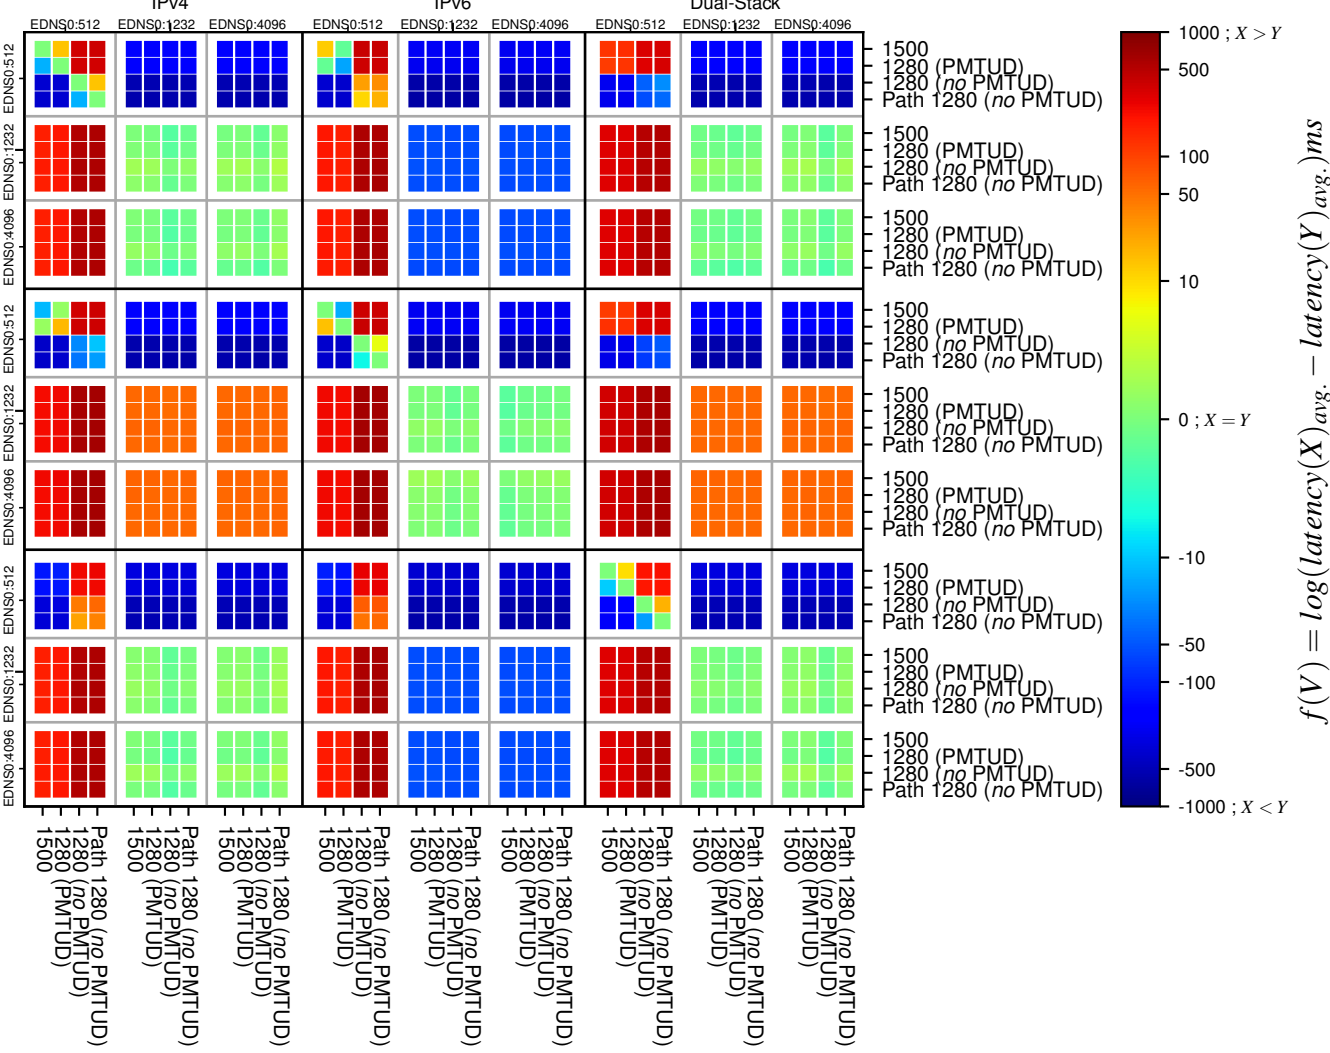

All Zones without DNSSEC returning NOERROR for '.com'

All Zones with DNSSEC returning NOERROR for '.com'

All Zones returning NOERROR for '.com'