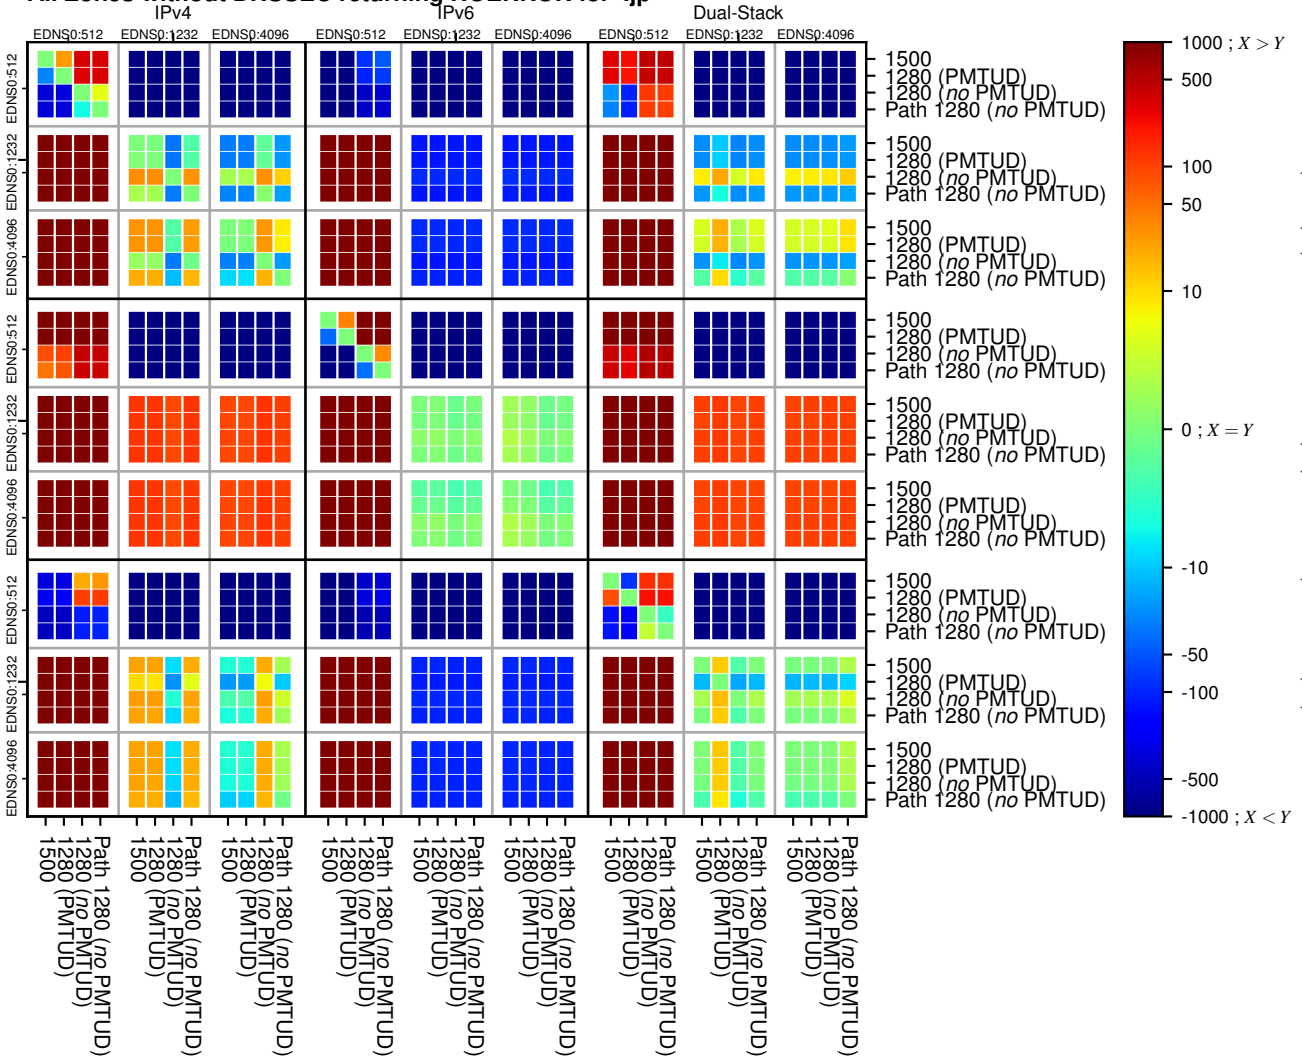

### All Zones without DNSSEC returning NOERROR for '.jp'

### All Zones with DNSSEC returning NOERROR for '.jp'