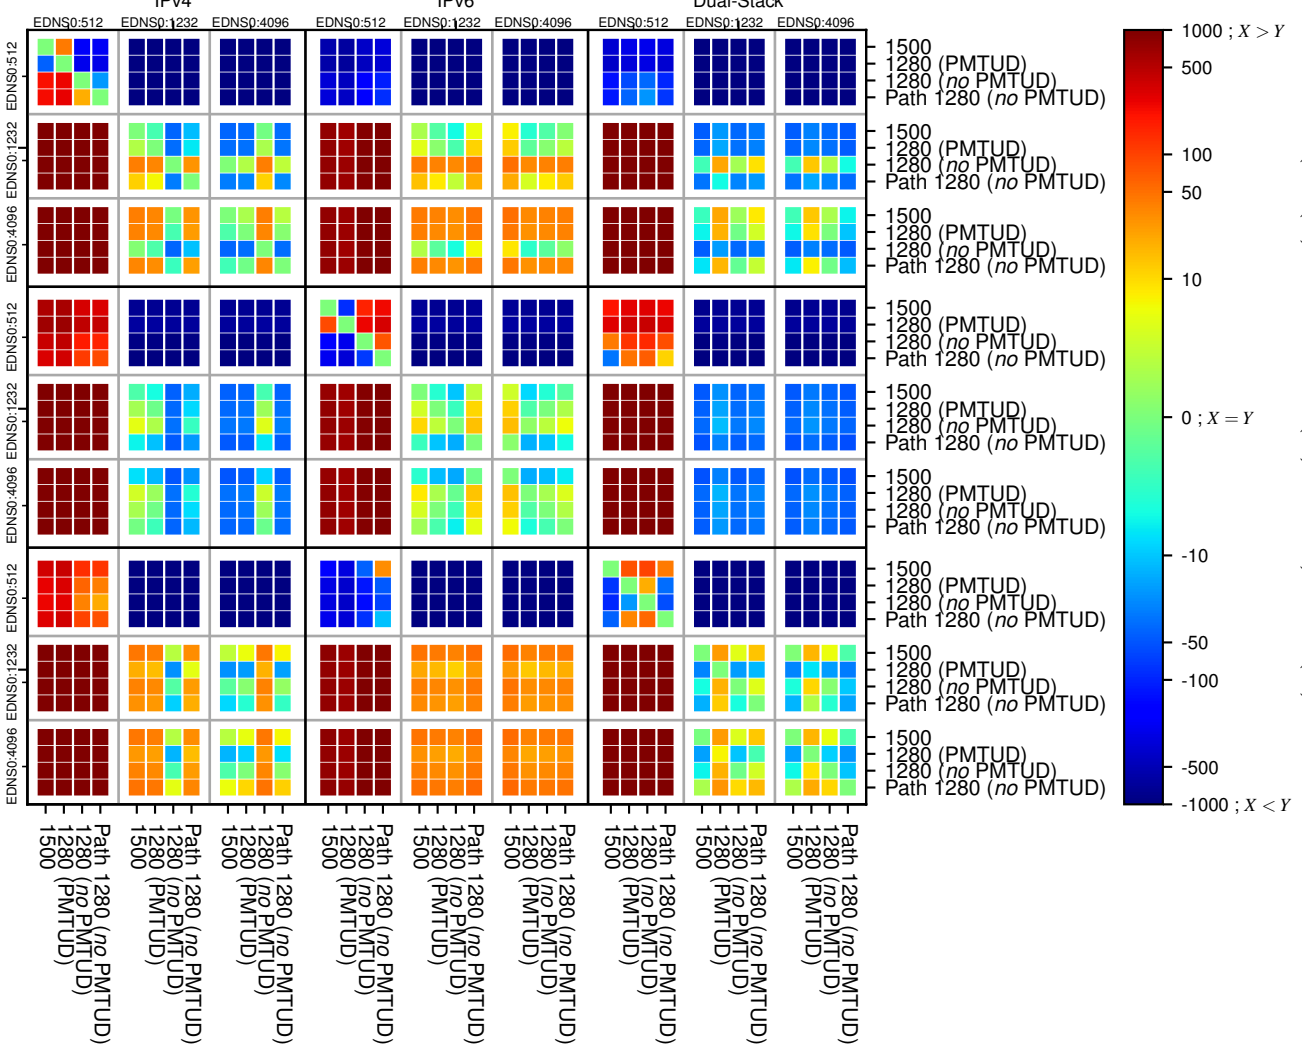

### All Zones without DNSSEC returning NOERROR for '.jp'

### All Zones with DNSSEC returning NOERROR for '.jp'