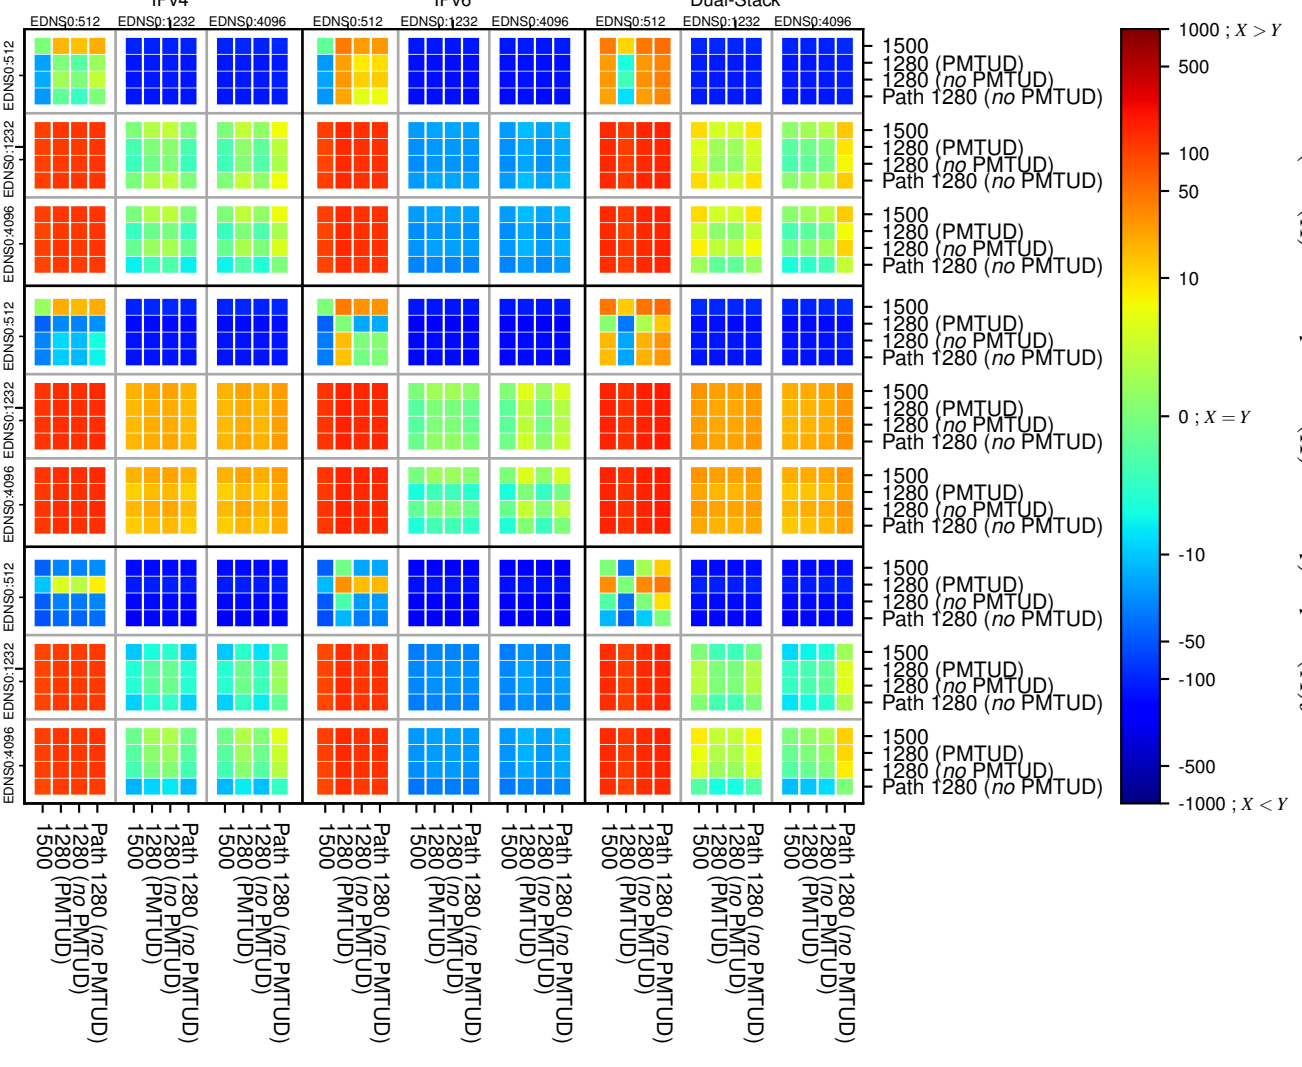

All Zones without DNSSEC returning NOERROR for '.se'

All Zones with DNSSEC returning NOERROR for '.se'

All Zones returning NOERROR for '.se'