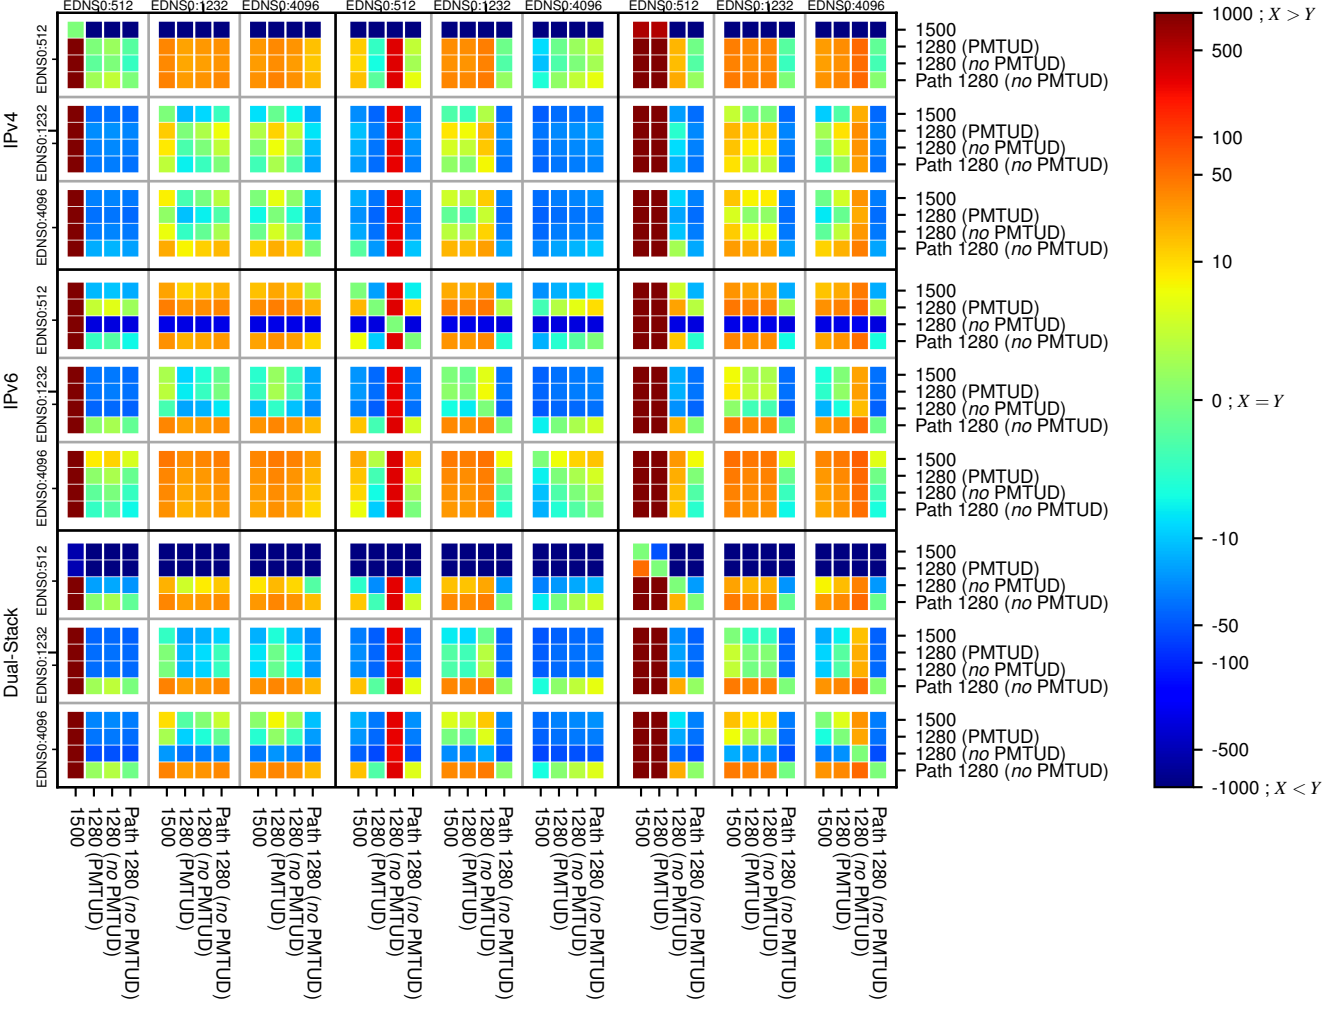

All Zones without DNSSEC returning NOERROR for '.de'

All Zones with DNSSEC returning NOERROR for '.de'

All Zones returning NOERROR for '.de'