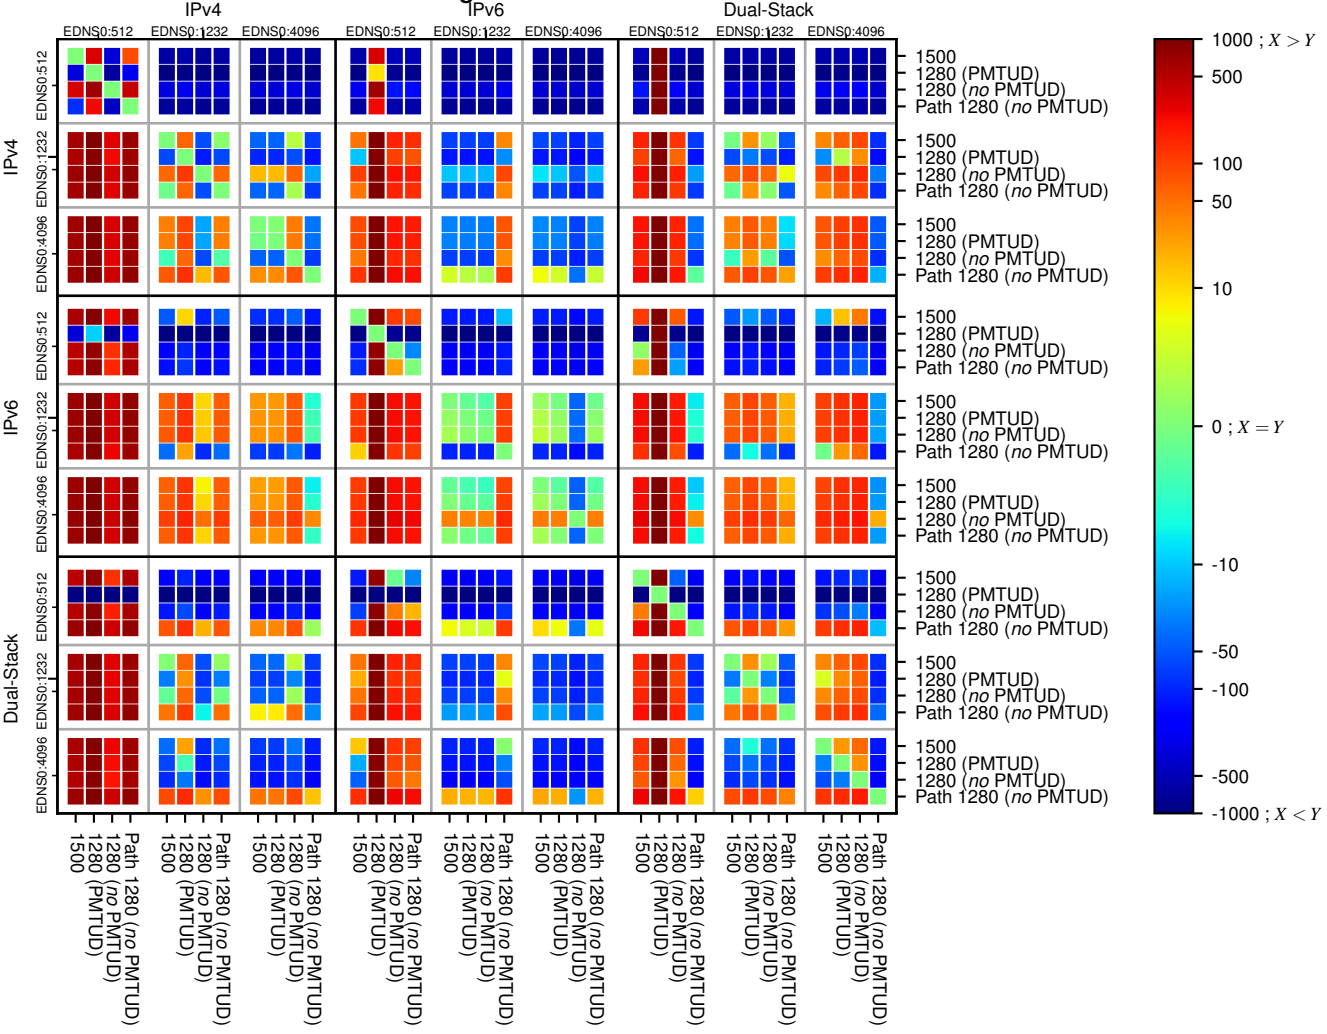

### All Zones without DNSSEC returning NOERROR for '.ru'

### All Zones returning NOERROR for '.ru'

$$f(V) = \log(\text{latency}(X)_{\text{median}} - \text{latency}(Y)_{\text{median}}) \text{ms}$$