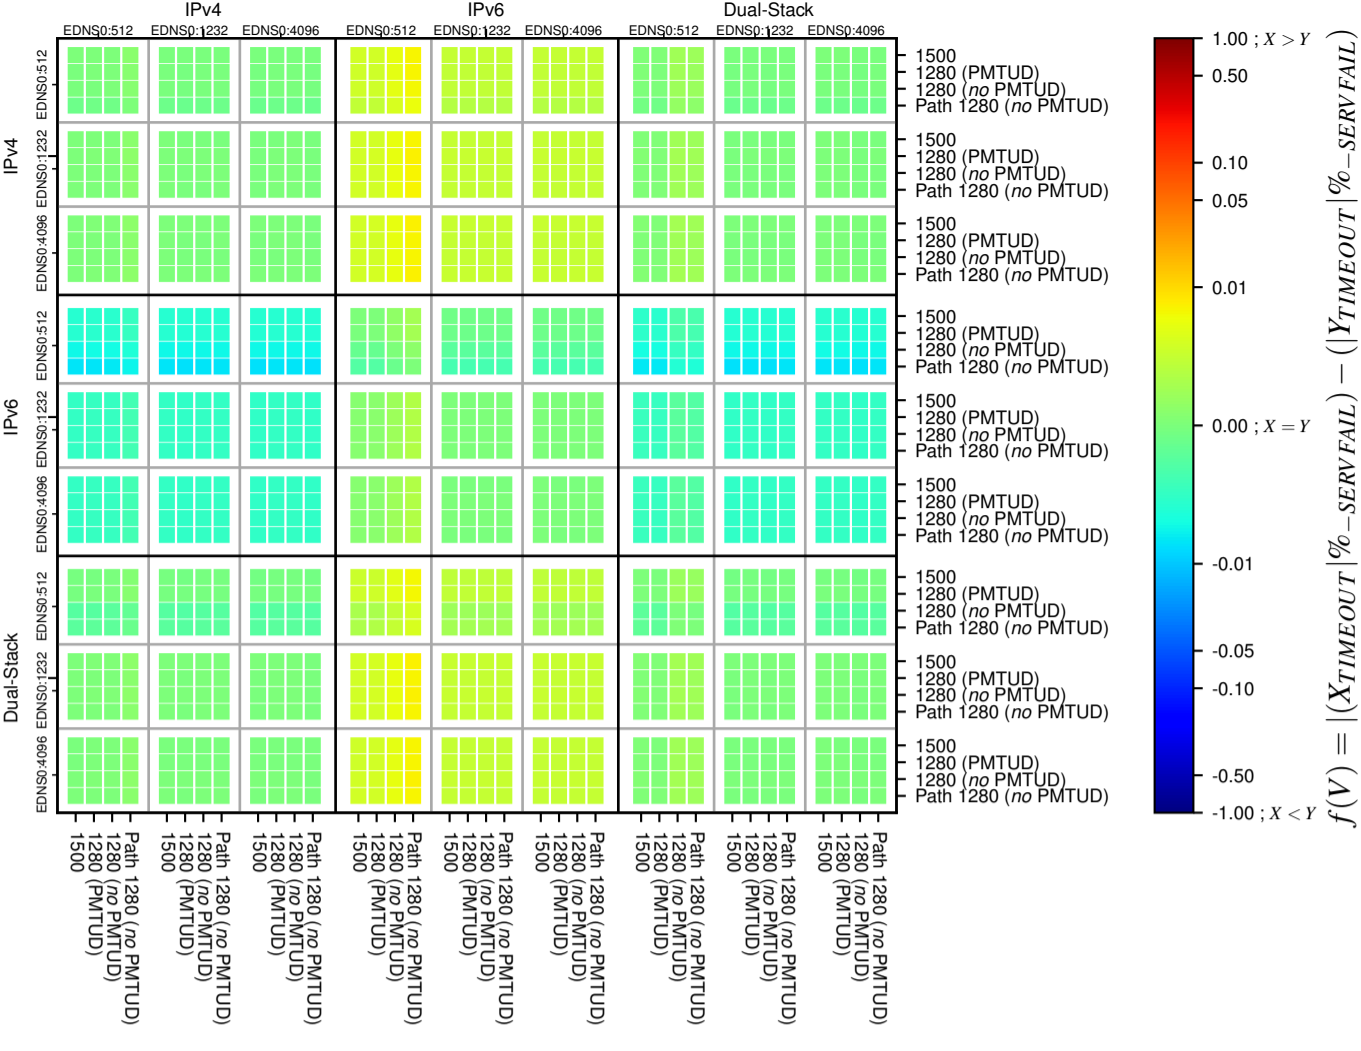

All Zones without DNSSEC for '.fr'

All Zones with DNSSEC for '.fr'

All Zones for '.fr'

$$f(V) = |X_{TIMEOUT} \% - SERVFAIL} - (Y_{TIMEOUT} \% - SERVFAIL)|$$

$$f(V) = |X_{TIMEOUT} \% - SERVFAIL} - (Y_{TIMEOUT} \% - SERVFAIL)|$$

$$f(V) = |X_{TIMEOUT} \% - SERVFAIL} - (Y_{TIMEOUT} \% - SERVFAIL)|$$