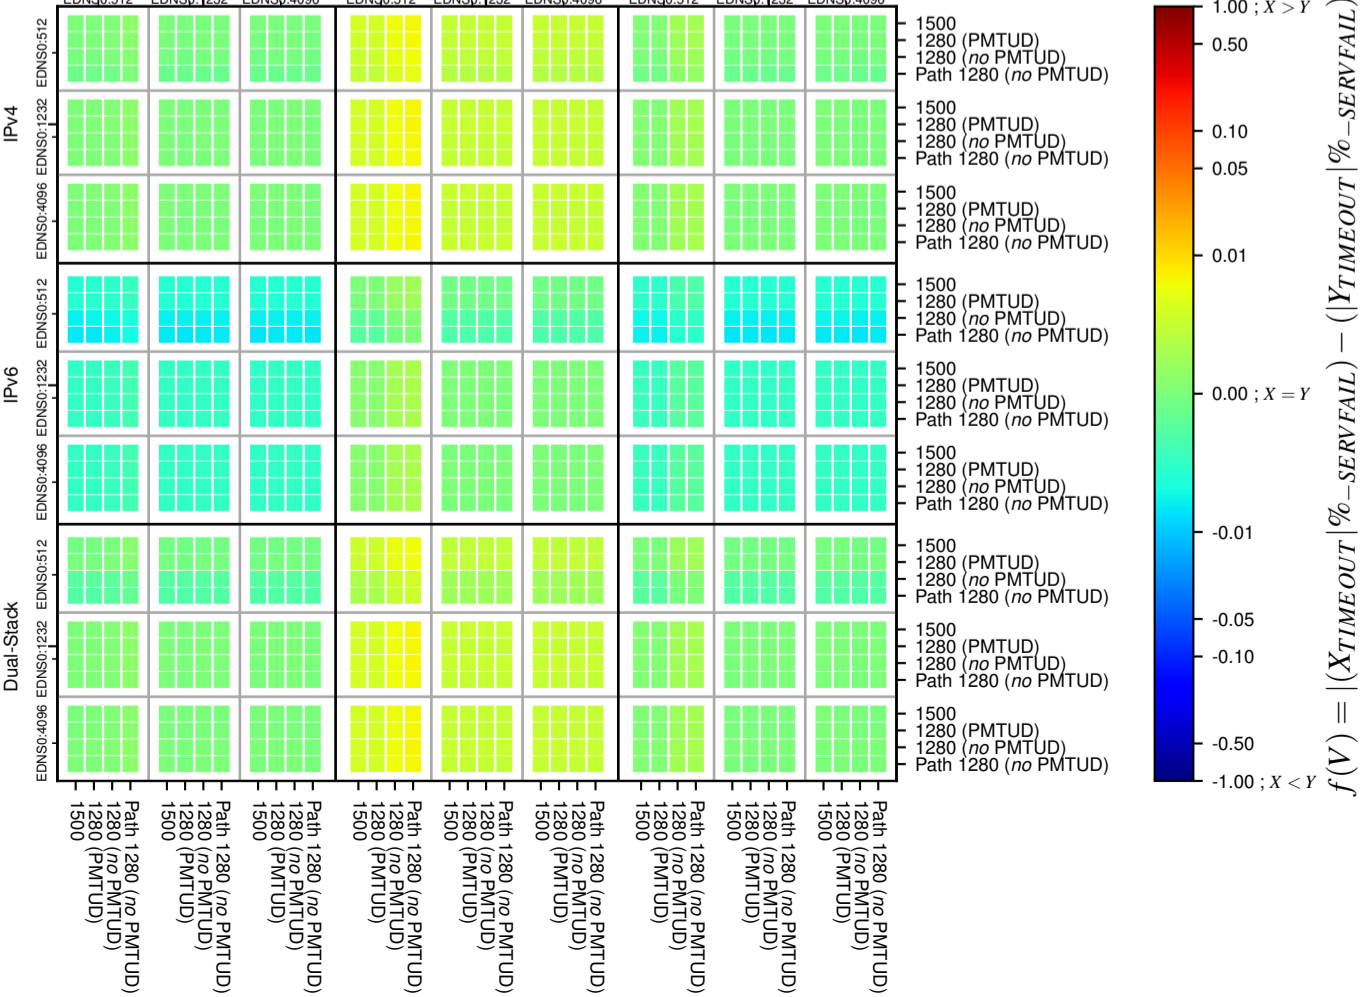

All Zones without DNSSEC for '.fr'

All Zones with DNSSEC for '.fr'

All Zones for '.fr'

$$f(V) = |X_{TIMEOUT} \% - SERVFAIL} - (Y_{TIMEOUT} \% - SERVFAIL)|$$

$$f(V) = |X_{TIMEOUT} \% - SERVFAIL} - (Y_{TIMEOUT} \% - SERVFAIL)|$$

$$f(V) = |X_{TIMEOUT} \% - SERVFAIL} - (Y_{TIMEOUT} \% - SERVFAIL)|$$