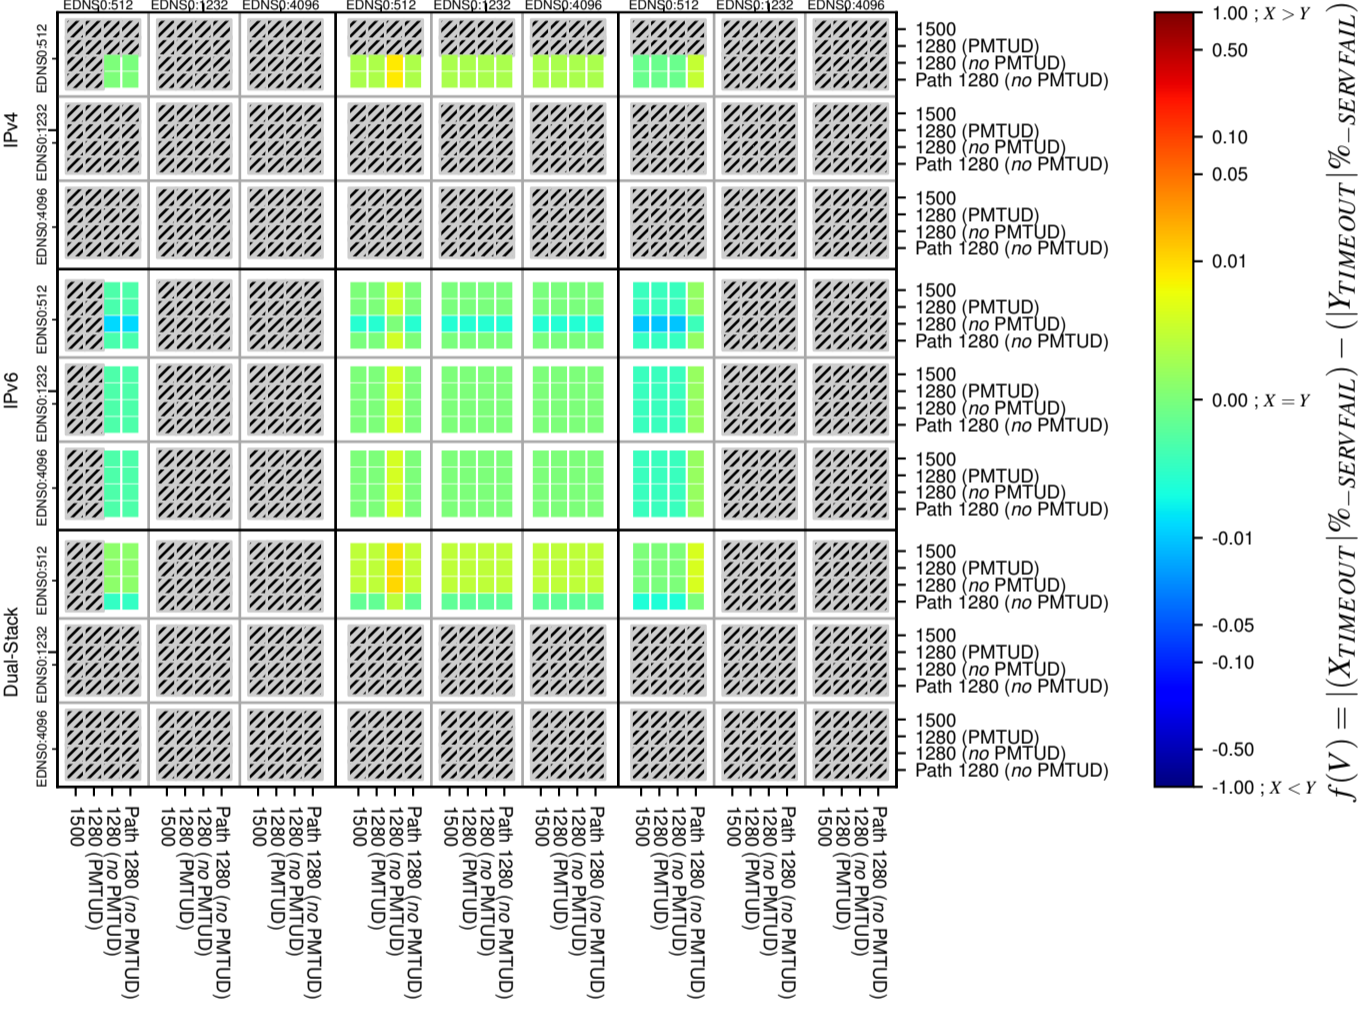

All Zones without DNSSEC for '.fr'

All Zones with DNSSEC for '.fr'

All Zones for '.fr'

$$f(V) = |X_{TIMEOUT} \% - SERVFAIL} - (Y_{TIMEOUT} \% - SERVFAIL)|$$

$$f(V) = |X_{TIMEOUT} \% - SERVFAIL} - (Y_{TIMEOUT} \% - SERVFAIL)|$$

$$f(V) = |X_{TIMEOUT} \% - SERVFAIL} - (Y_{TIMEOUT} \% - SERVFAIL)|$$