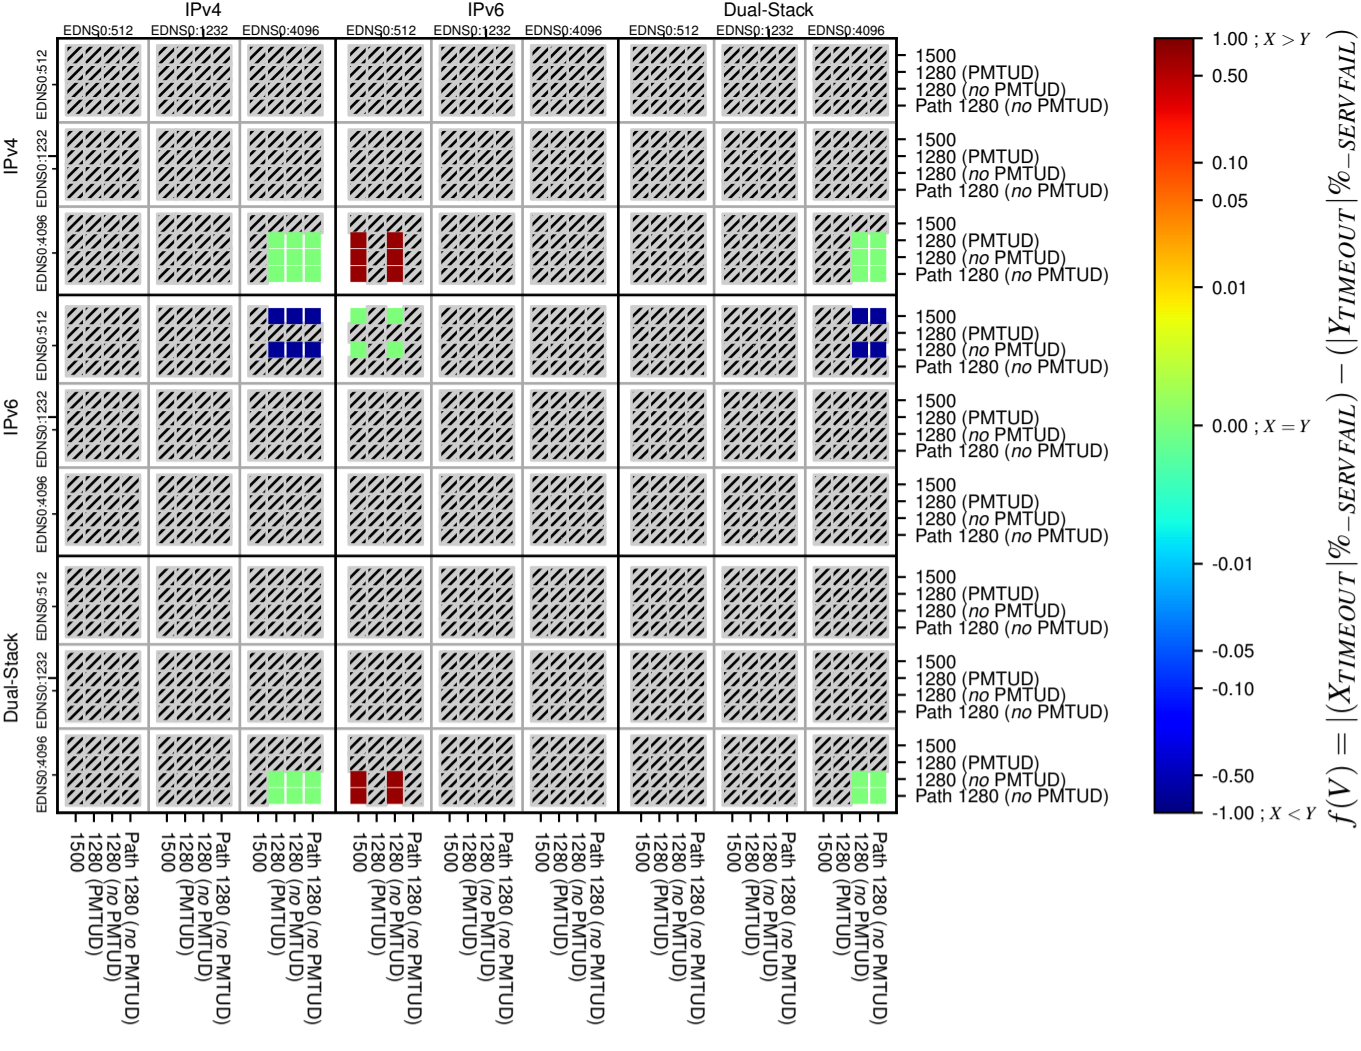

### All Zones without DNSSEC for '.mil'

### All Zones for '.mil'

$$f(V) = |(X_{TIMEOUT} | \% - SERVFAIL) - (Y_{TIMEOUT} | \% - SERVFAIL)|$$

$$f(V) = |(X_{TIMEOUT} | \% - SERVFAIL) - (Y_{TIMEOUT} | \% - SERVFAIL)|$$

$$f(V) = |(X_{TIMEOUT} | \% - SERVFAIL) - (Y_{TIMEOUT} | \% - SERVFAIL)|$$