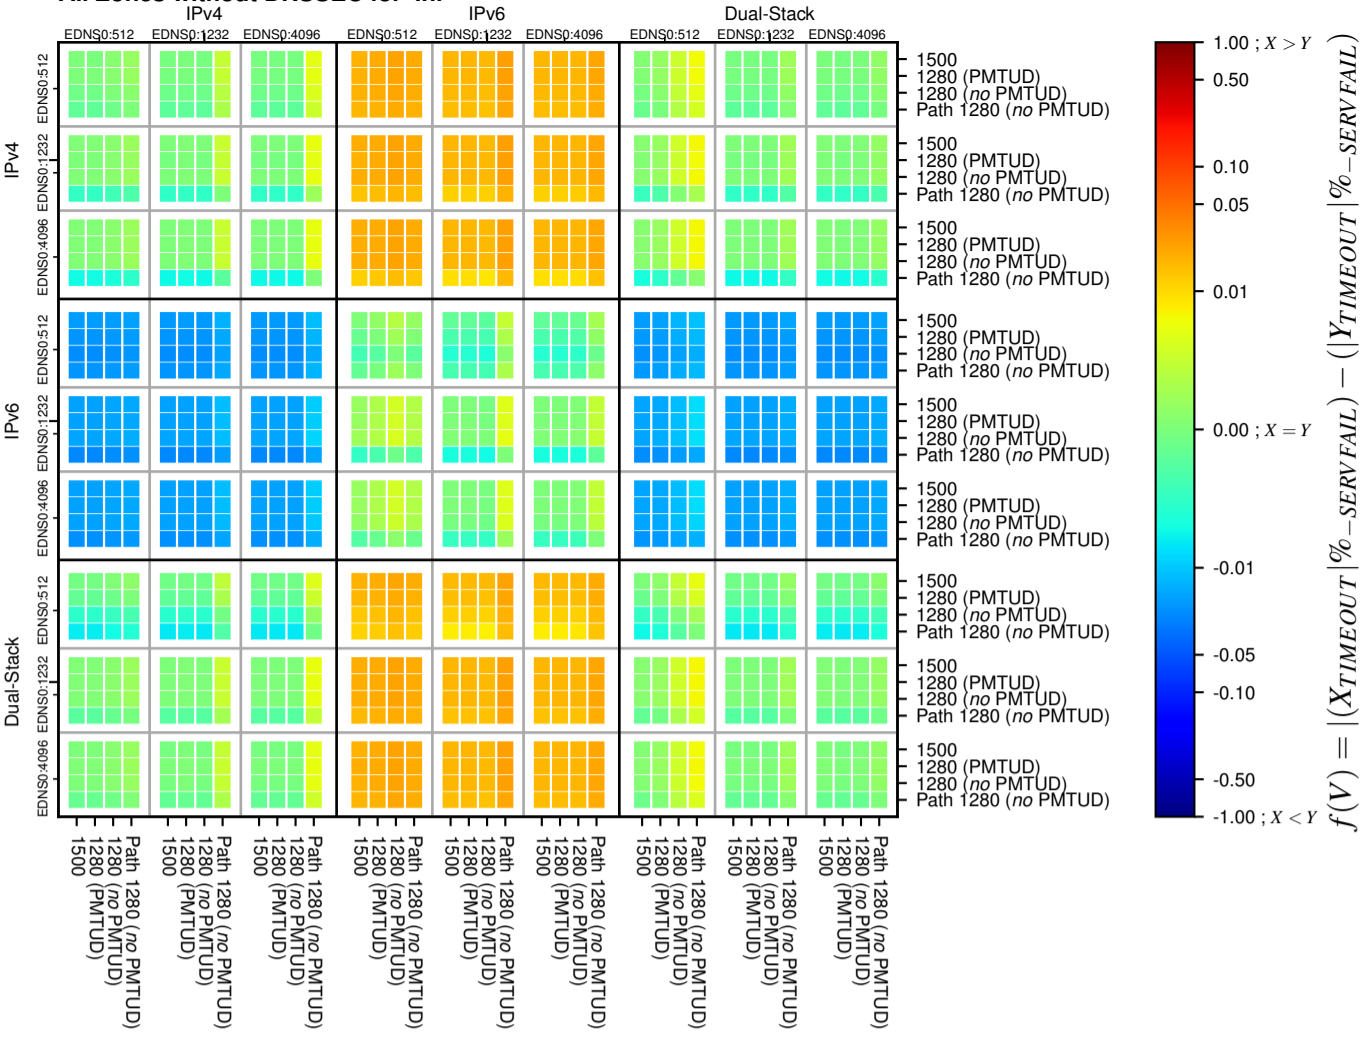

### All Zones without DNSSEC for '.nl'