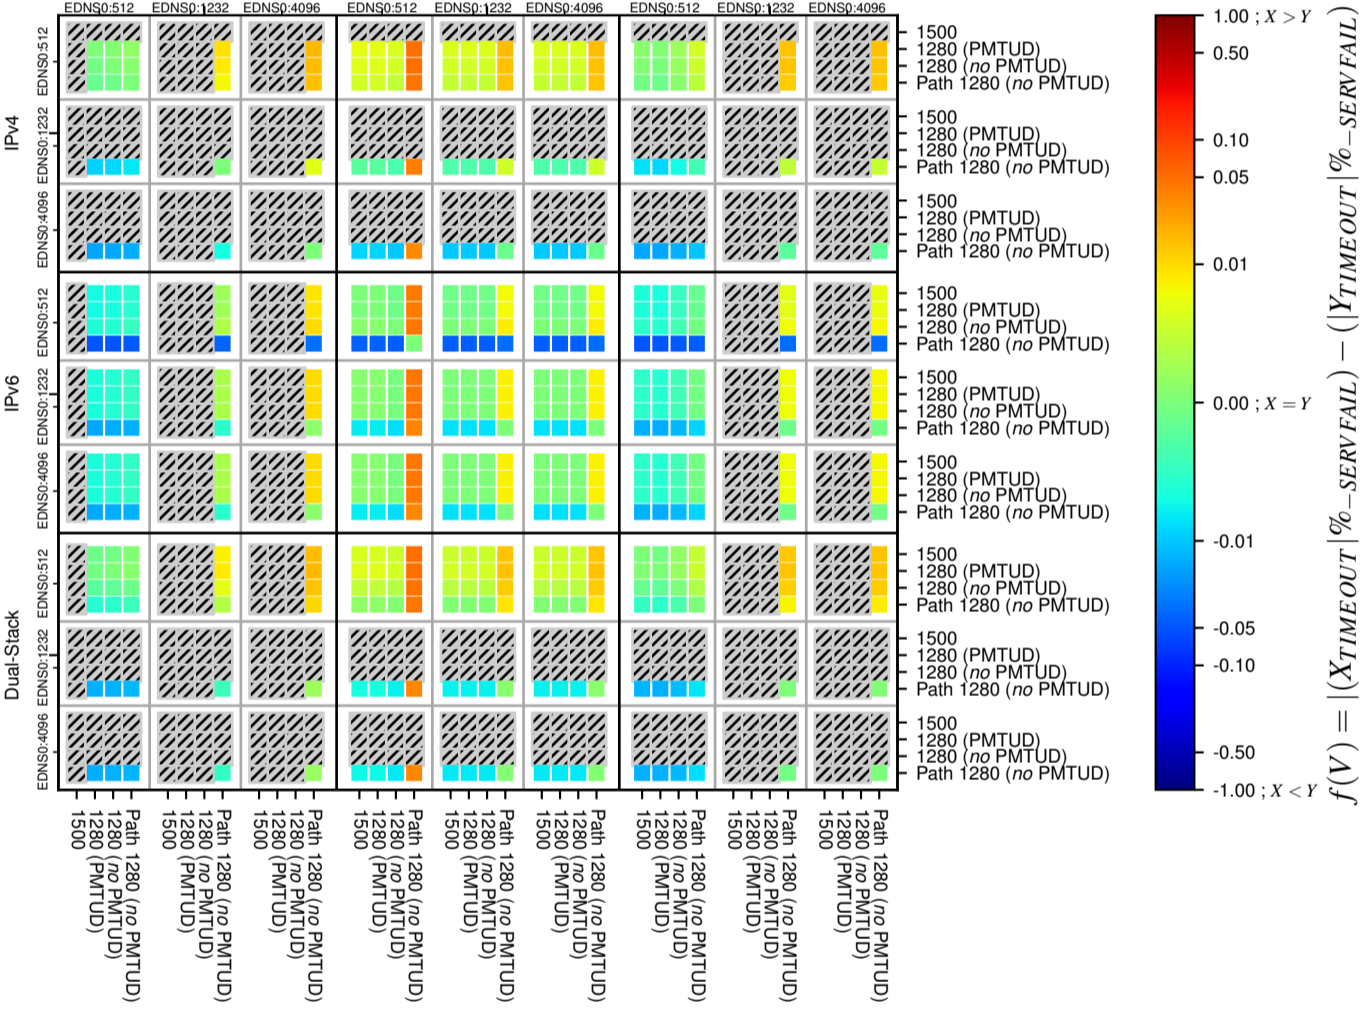

### All Zones without DNSSEC for '.nl'

### All Zones with DNSSEC for '.nl'