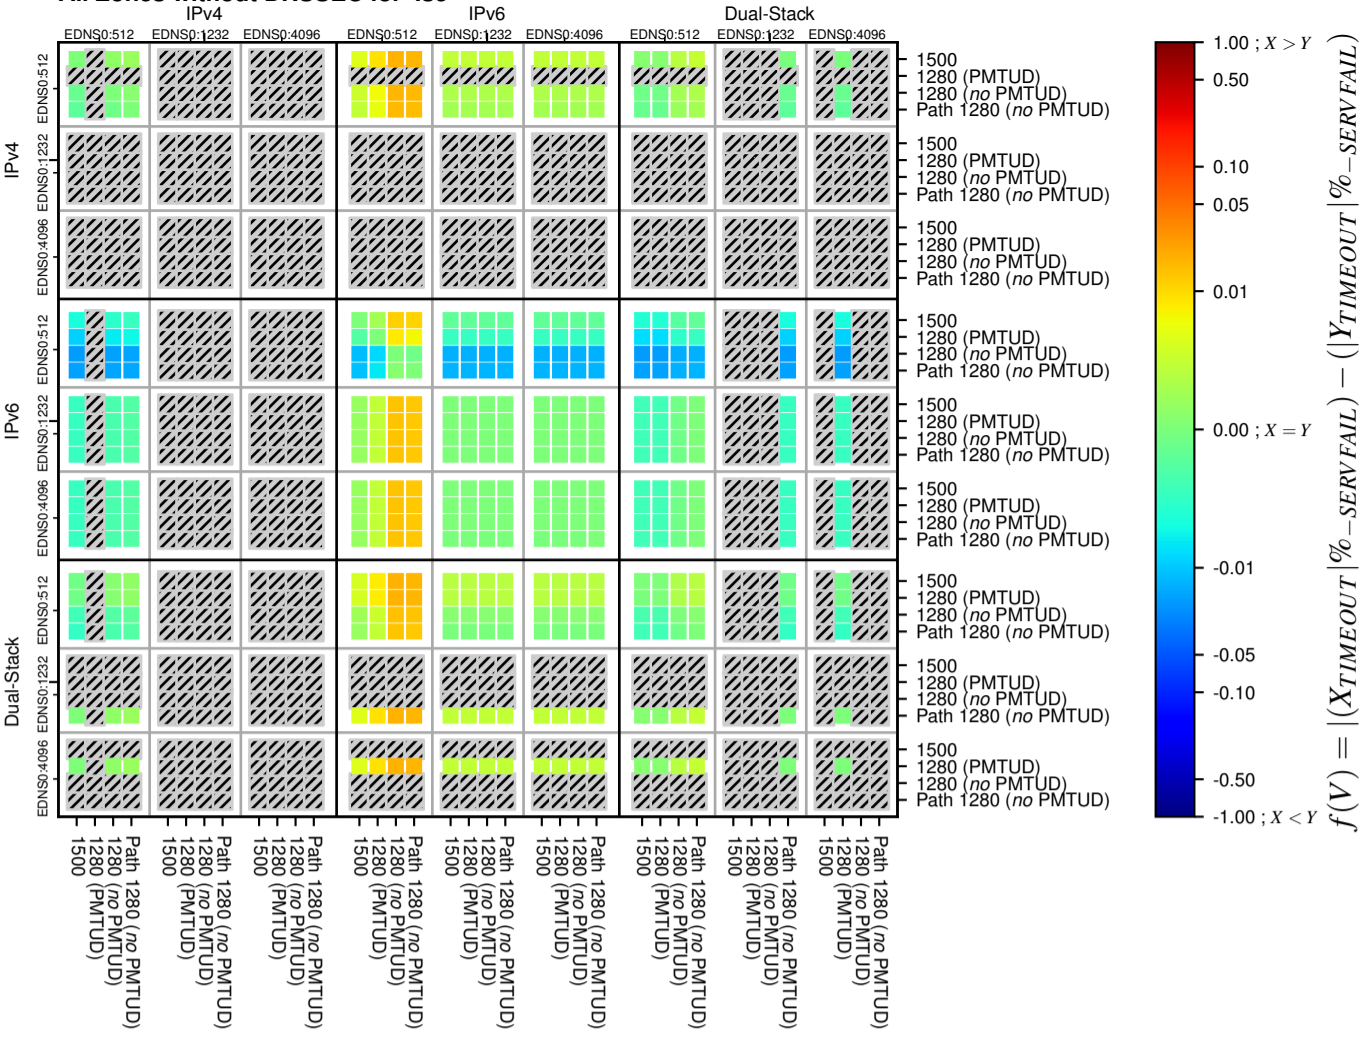

All Zones without DNSSEC for '.se'

All Zones with DNSSEC for '.se'

All Zones for '.se'