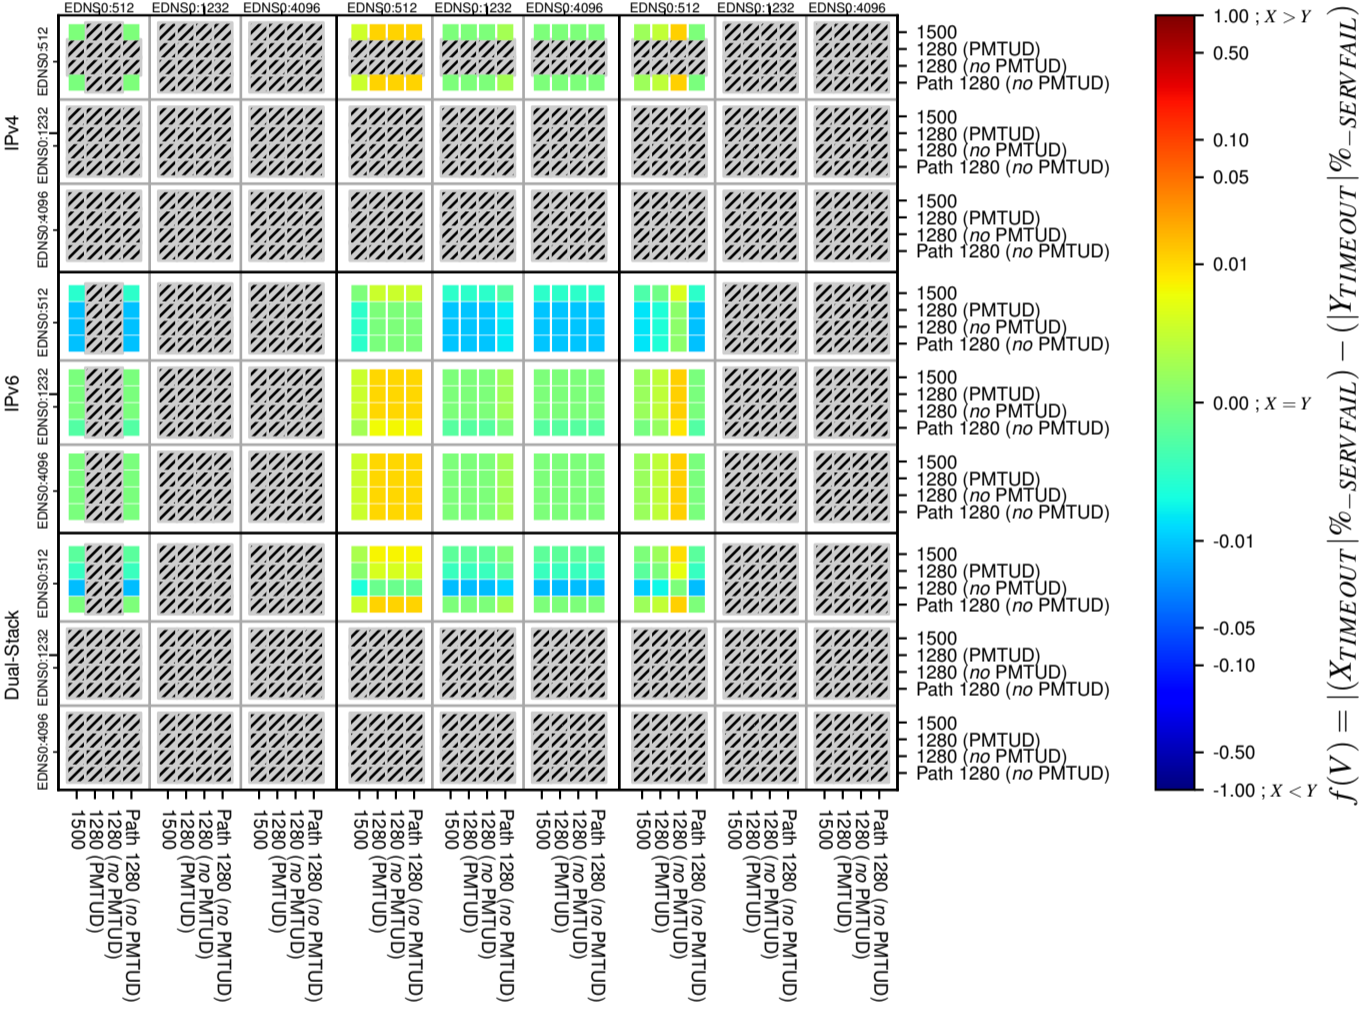

All Zones without DNSSEC for '.se'

All Zones with DNSSEC for '.se'

All Zones for '.se'