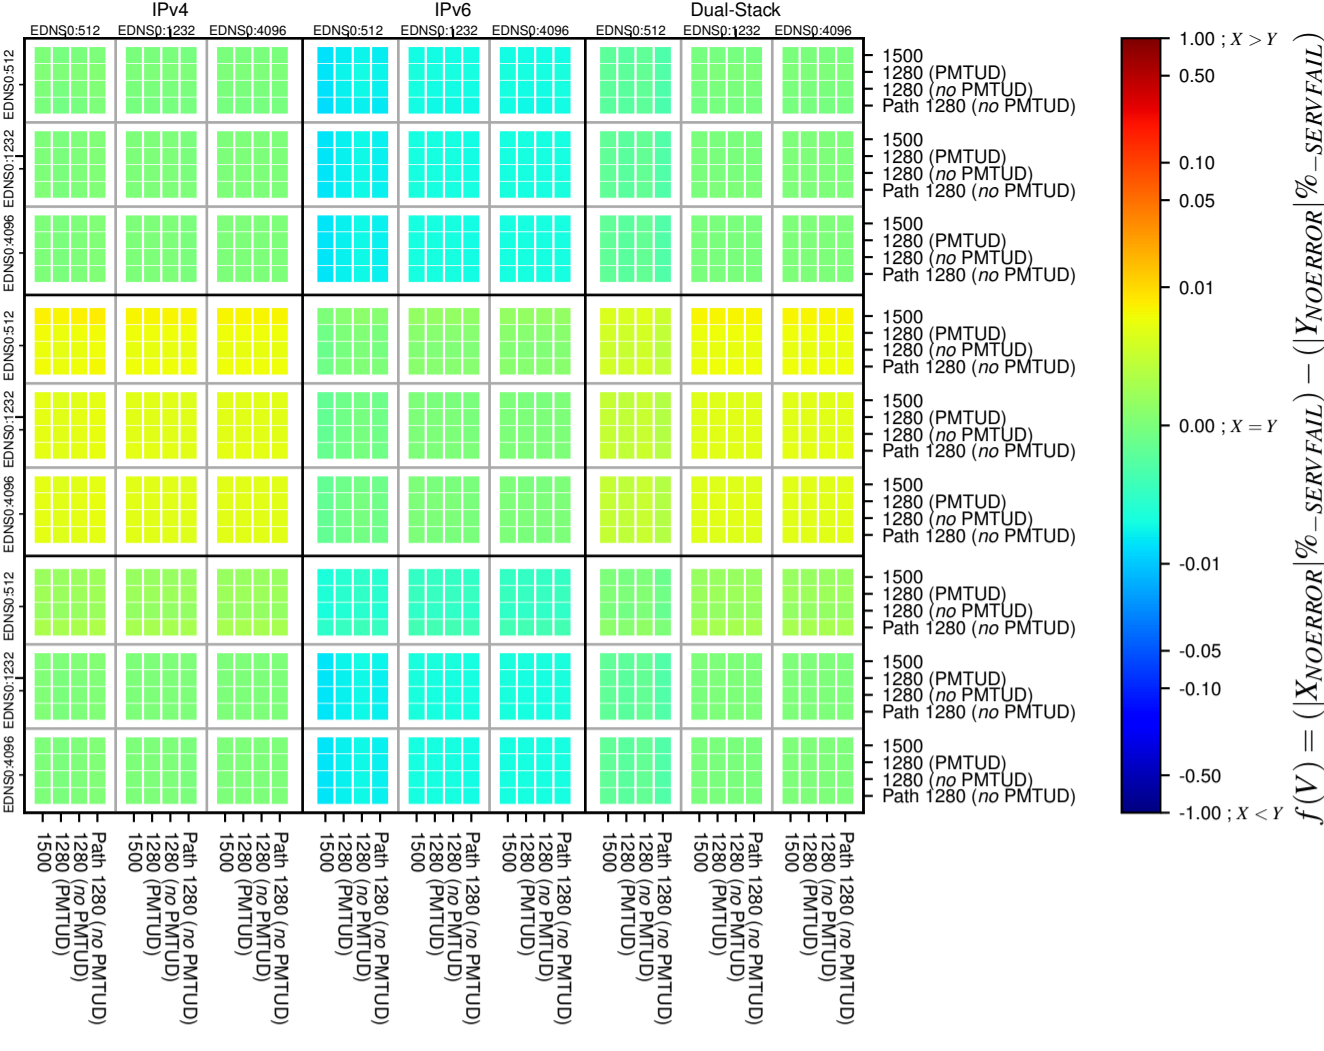

All Zones without DNSSEC for '.de'

All Zones with DNSSEC for '.de'

All Zones for '.de'