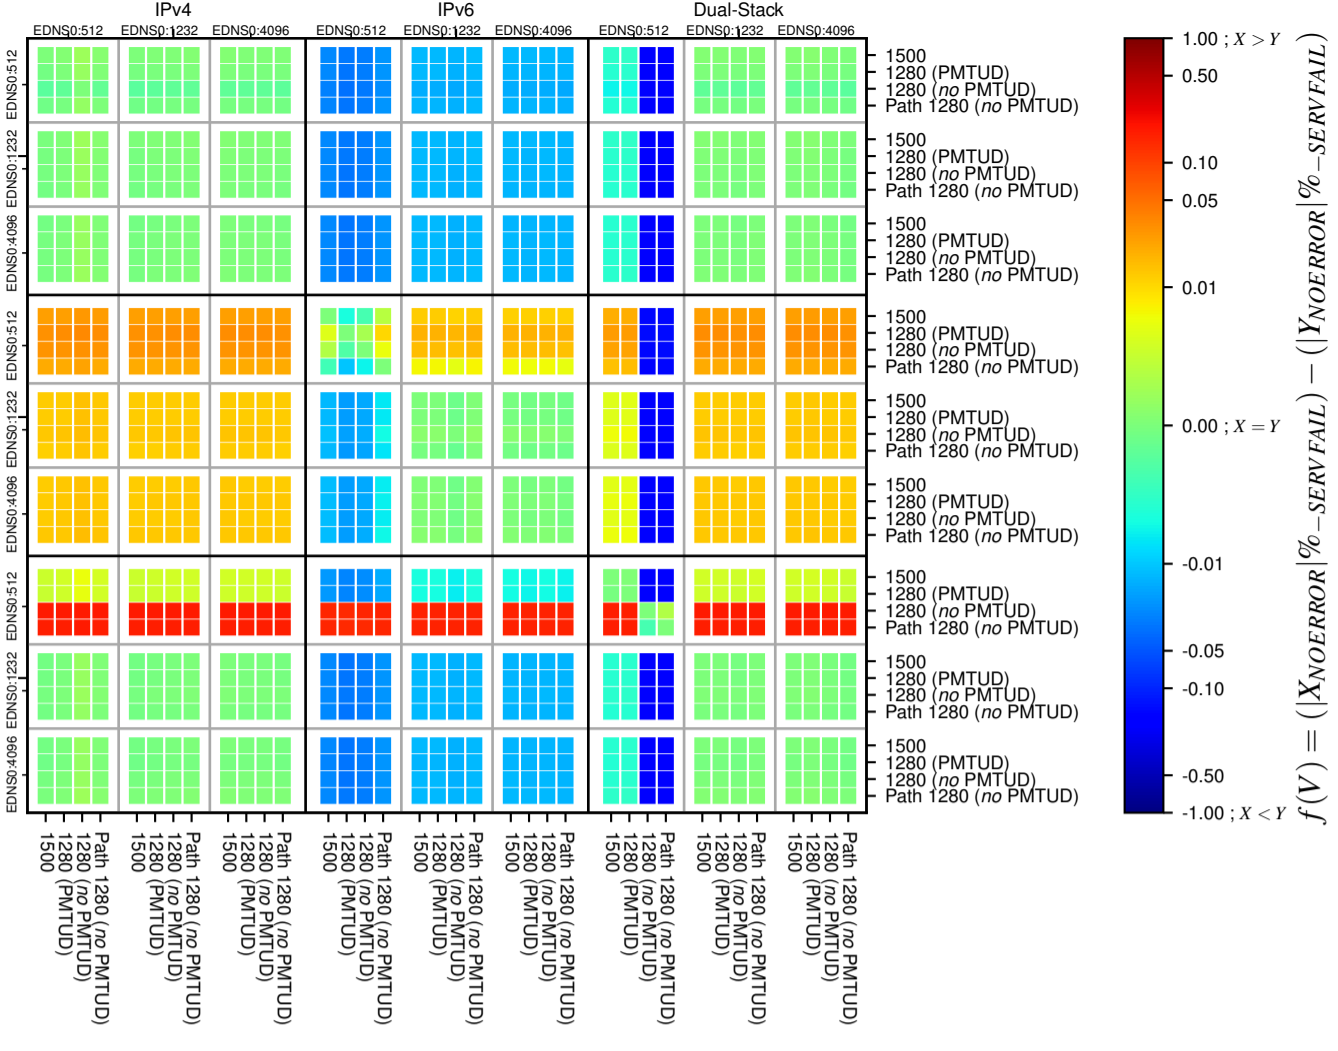

All Zones without DNSSEC for '.ru'

All Zones with DNSSEC for '.ru'

All Zones for '.ru'

$$f(V) = (|X_{NOERROR}| \% - SERVFAIL) - (|Y_{NOERROR}| \% - SERVFAIL)$$

$$f(V) = (|X_{NOERROR}| \% - SERVFAIL) - (|Y_{NOERROR}| \% - SERVFAIL)$$

$$f(V) = (|X_{NOERROR}| \% - SERVFAIL) - (|Y_{NOERROR}| \% - SERVFAIL)$$