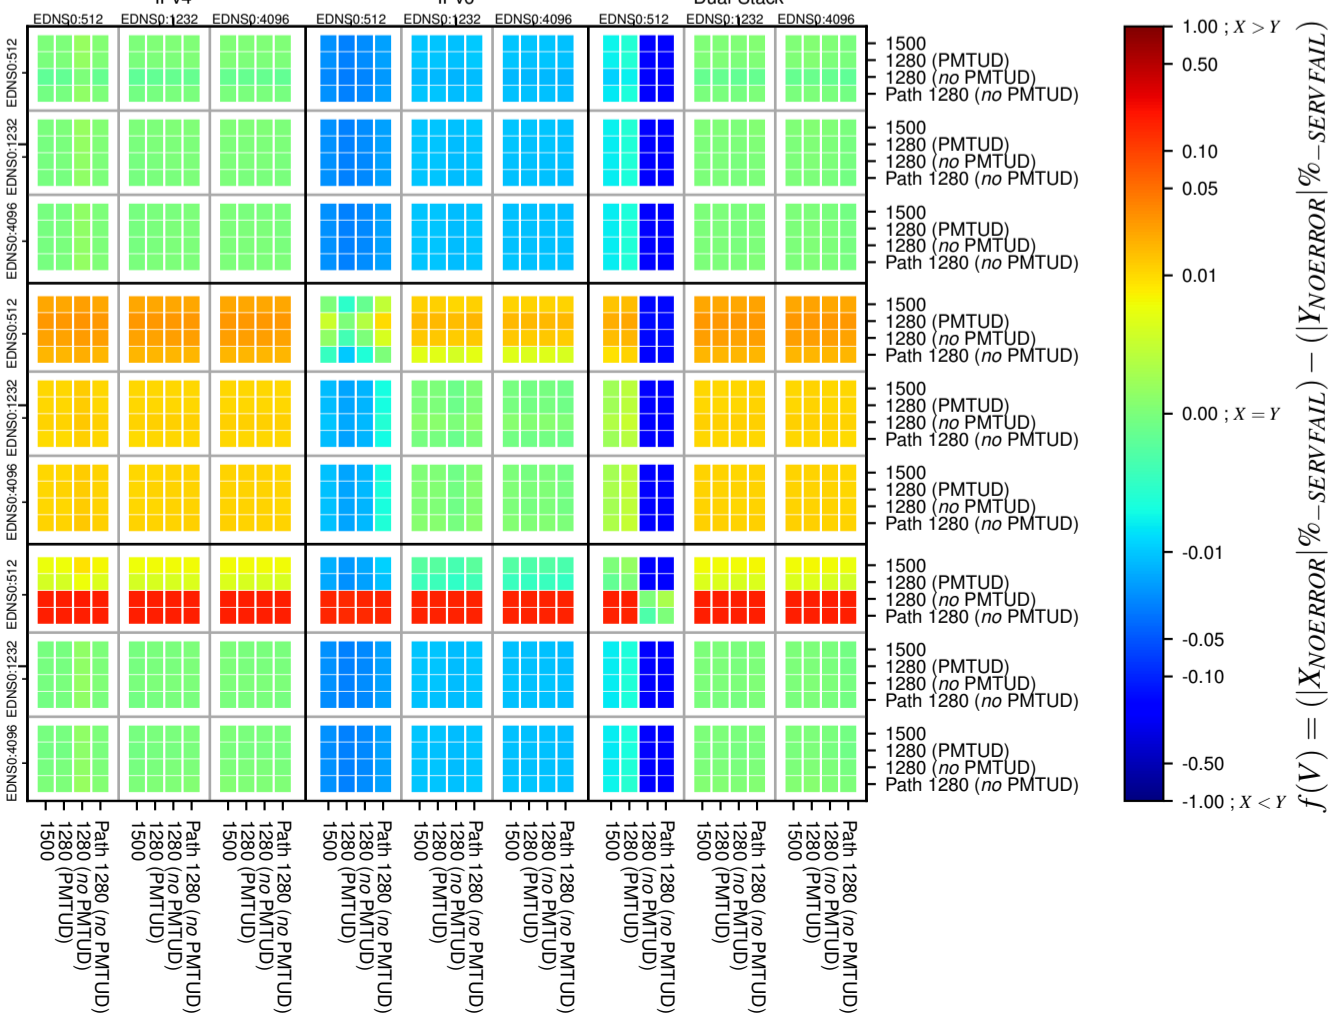

All Zones without DNSSEC for '.ru'

All Zones with DNSSEC for '.ru'

All Zones for '.ru'

$$f(V) = (|X_{NOERROR}| \% - SERVFAIL) - (|Y_{NOERROR}| \% - SERVFAIL)$$

$$f(V) = (|X_{NOERROR}| \% - SERVFAIL) - (|Y_{NOERROR}| \% - SERVFAIL)$$

$$f(V) = (|X_{NOERROR}| \% - SERVFAIL) - (|Y_{NOERROR}| \% - SERVFAIL)$$