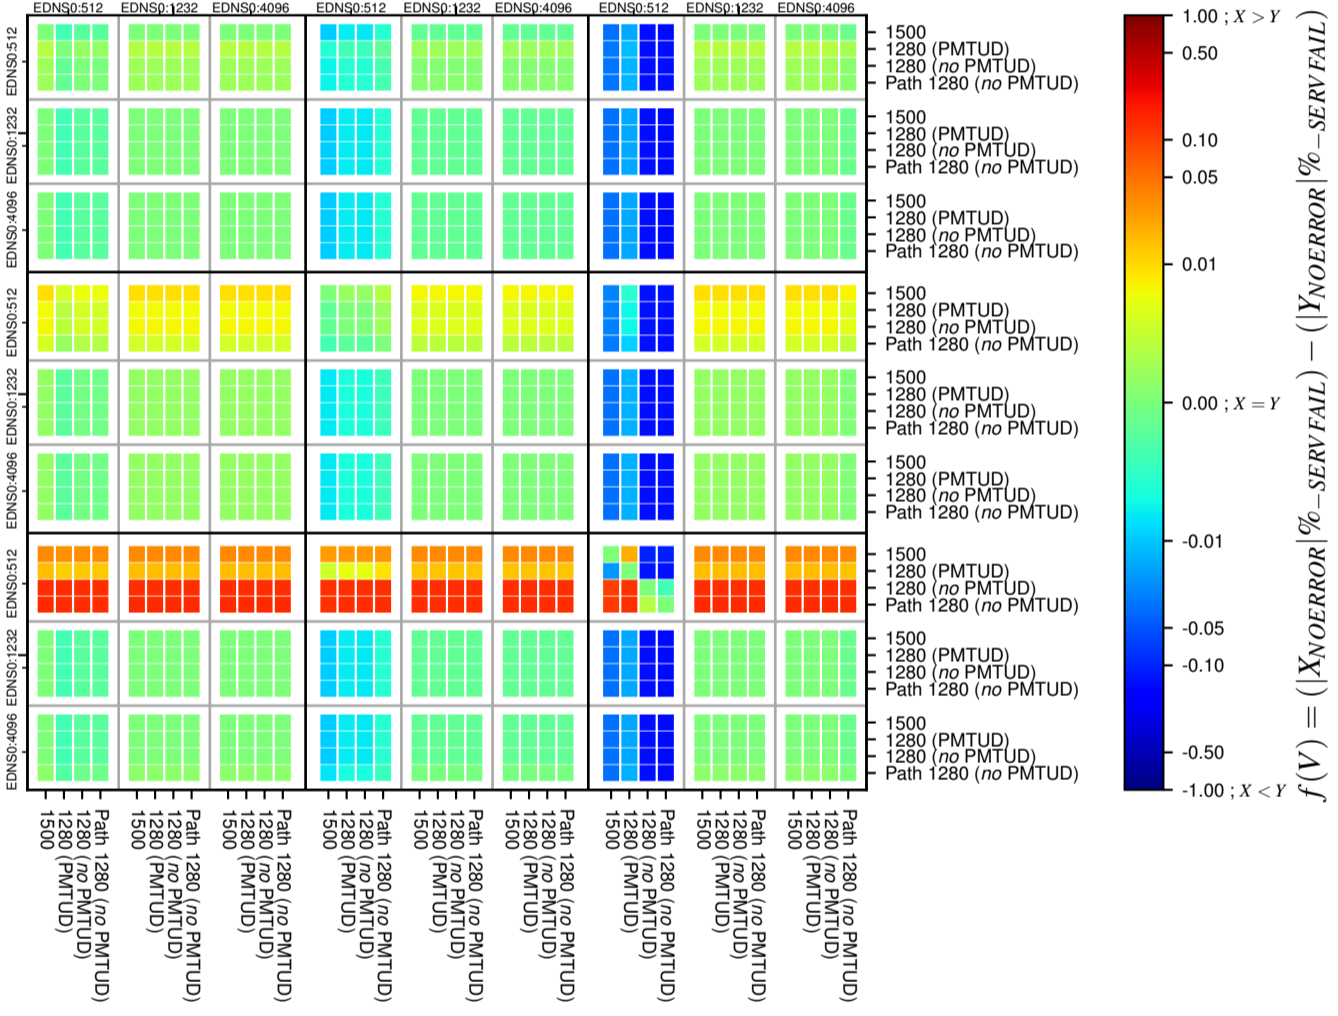

All Zones without DNSSEC for '.ru'

All Zones with DNSSEC for '.ru'

All Zones for '.ru'

$$f(V) = (|X_{NOERROR}| \% - SERVFAIL) - (|Y_{NOERROR}| \% - SERVFAIL)$$

$$f(V) = (|X_{NOERROR}| \% - SERVFAIL) - (|Y_{NOERROR}| \% - SERVFAIL)$$

$$f(V) = (|X_{NOERROR}| \% - SERVFAIL) - (|Y_{NOERROR}| \% - SERVFAIL)$$