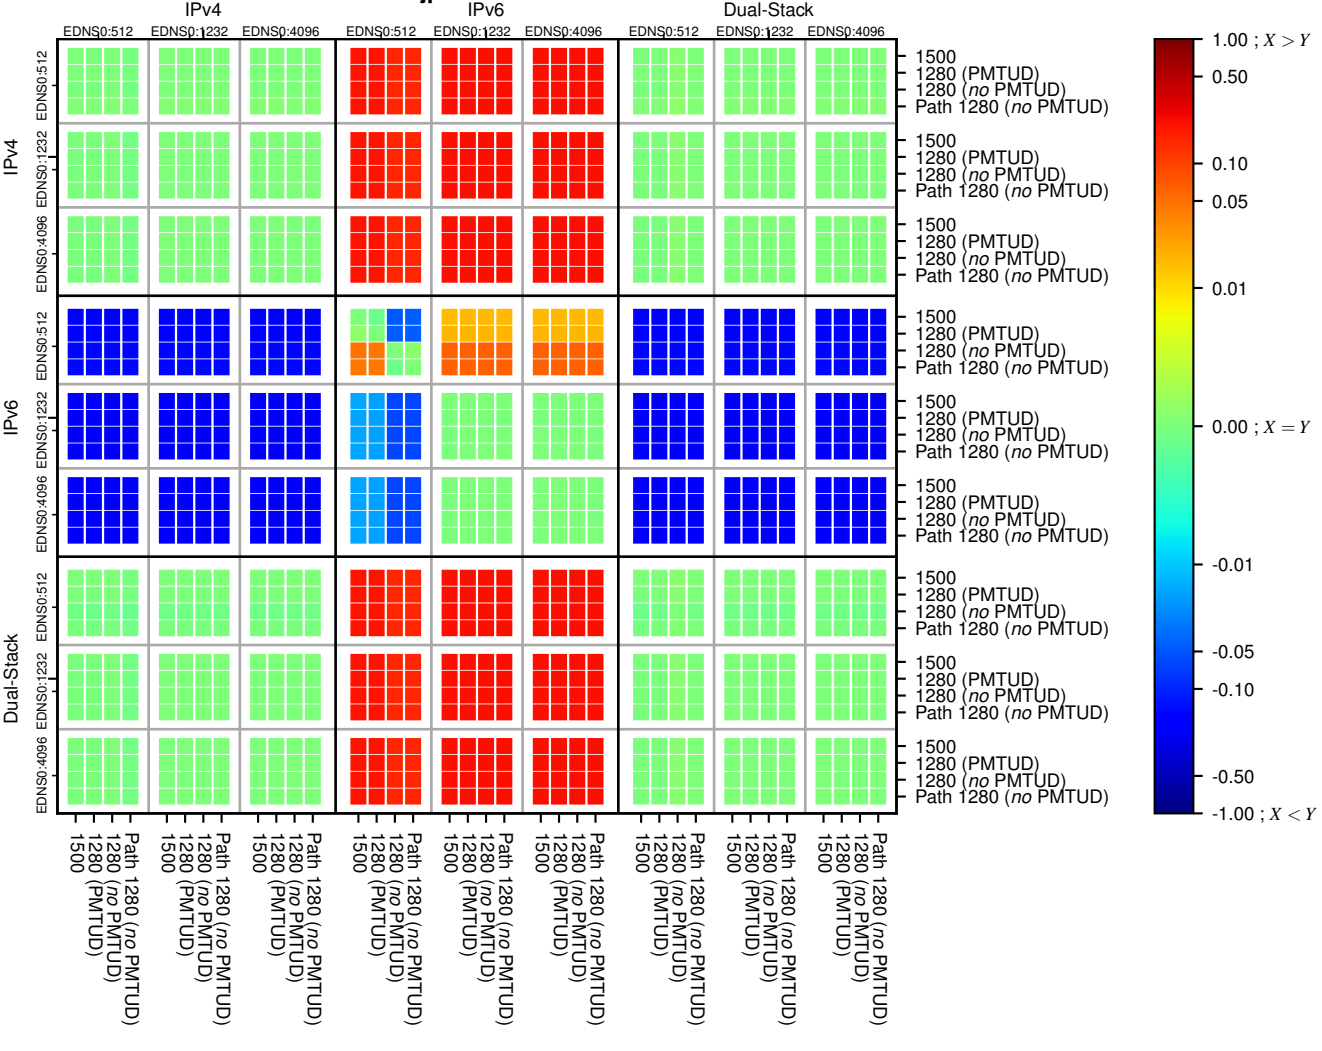

### All Zones without DNSSEC for '.jp'