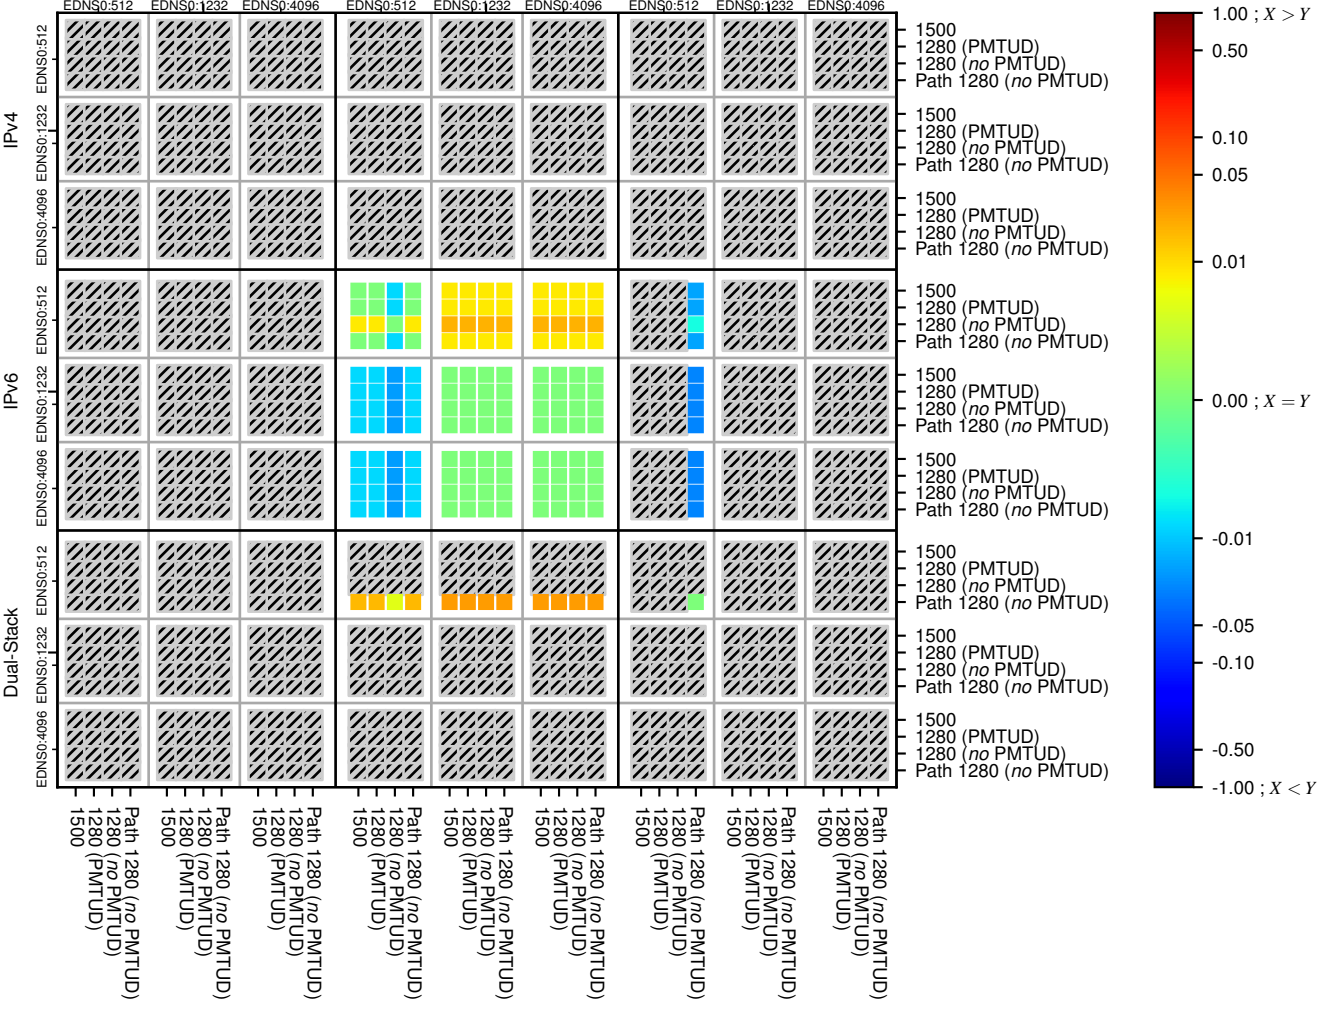

All Zones with DNSSEC for '.jp'