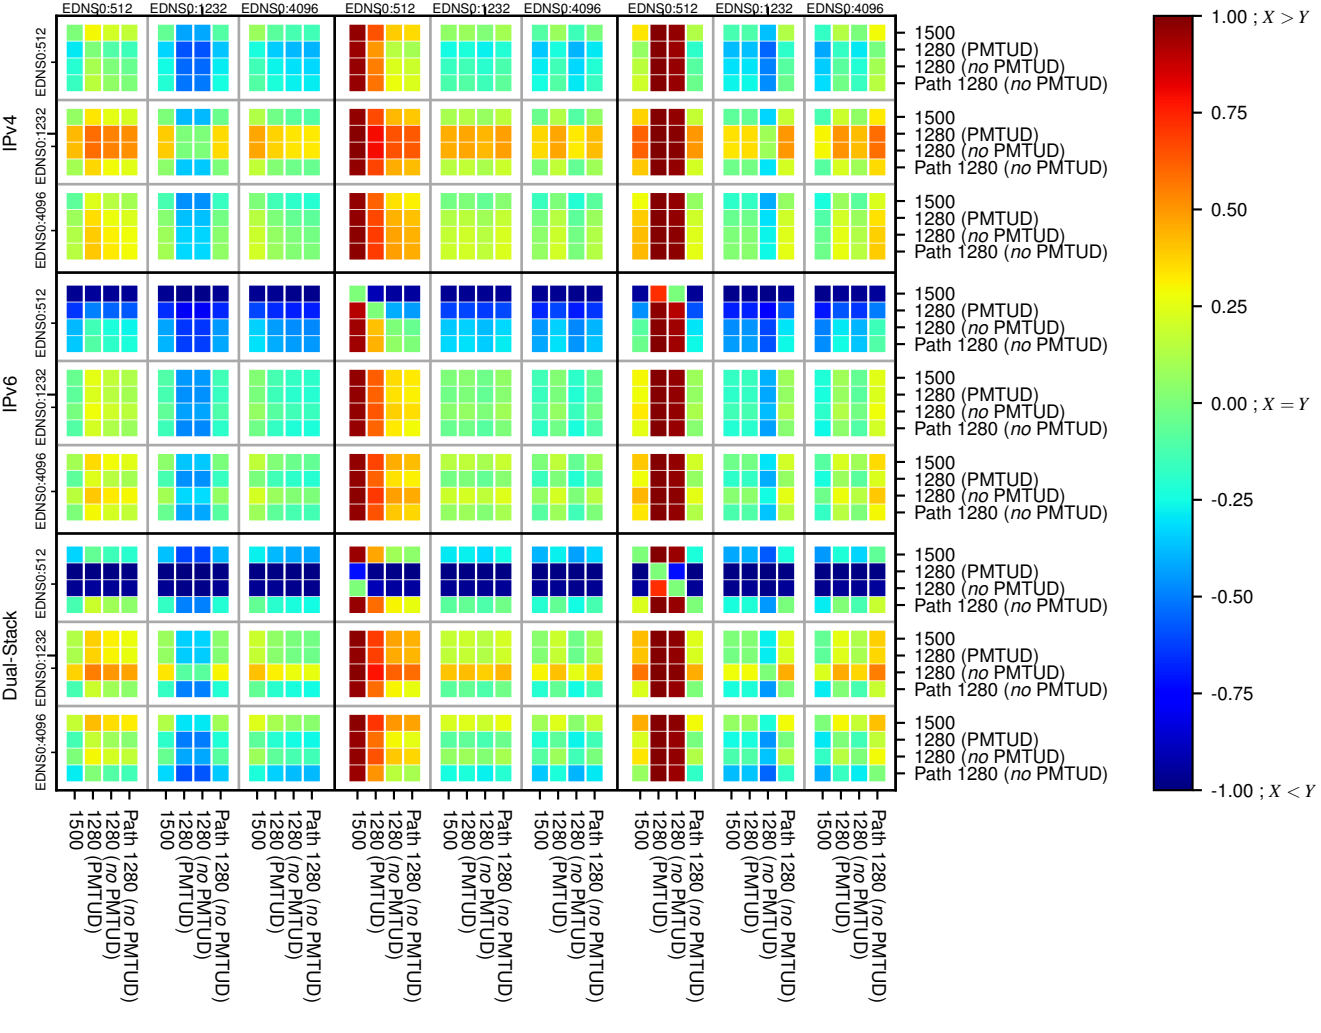

All Zones without DNSSEC returning NOERROR for '.de'

All Zones with DNSSEC returning NOERROR for '.de'

All Zones returning NOERROR for '.de'