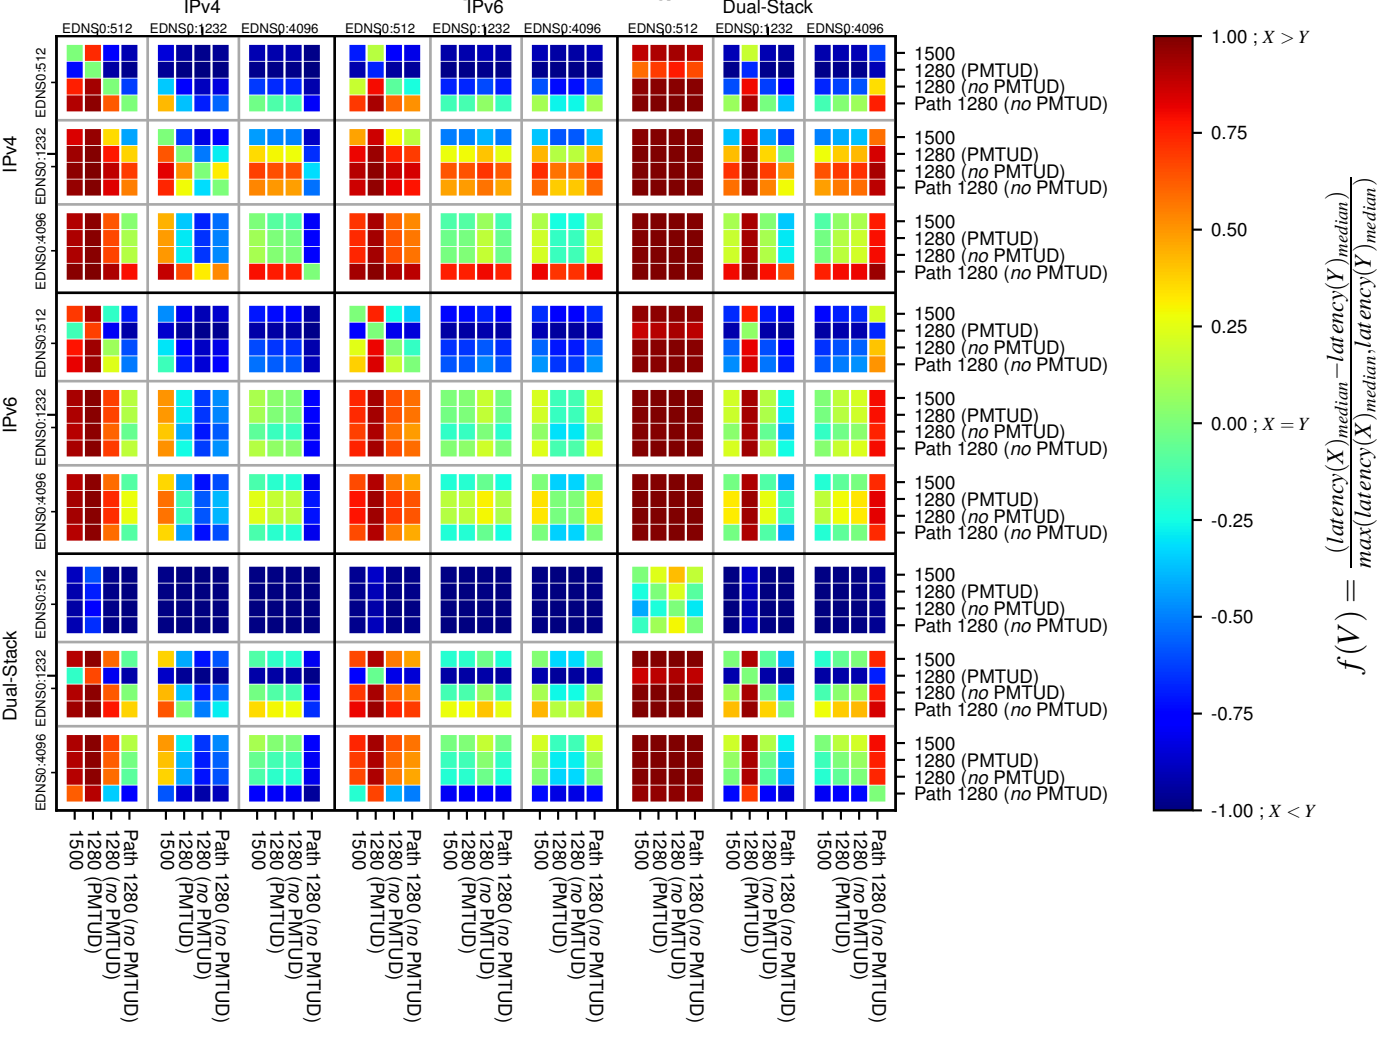

All Zones without DNSSEC returning NOERROR for '.jp'

All Zones with DNSSEC returning NOERROR for '.jp'

All Zones returning NOERROR for '.jp'