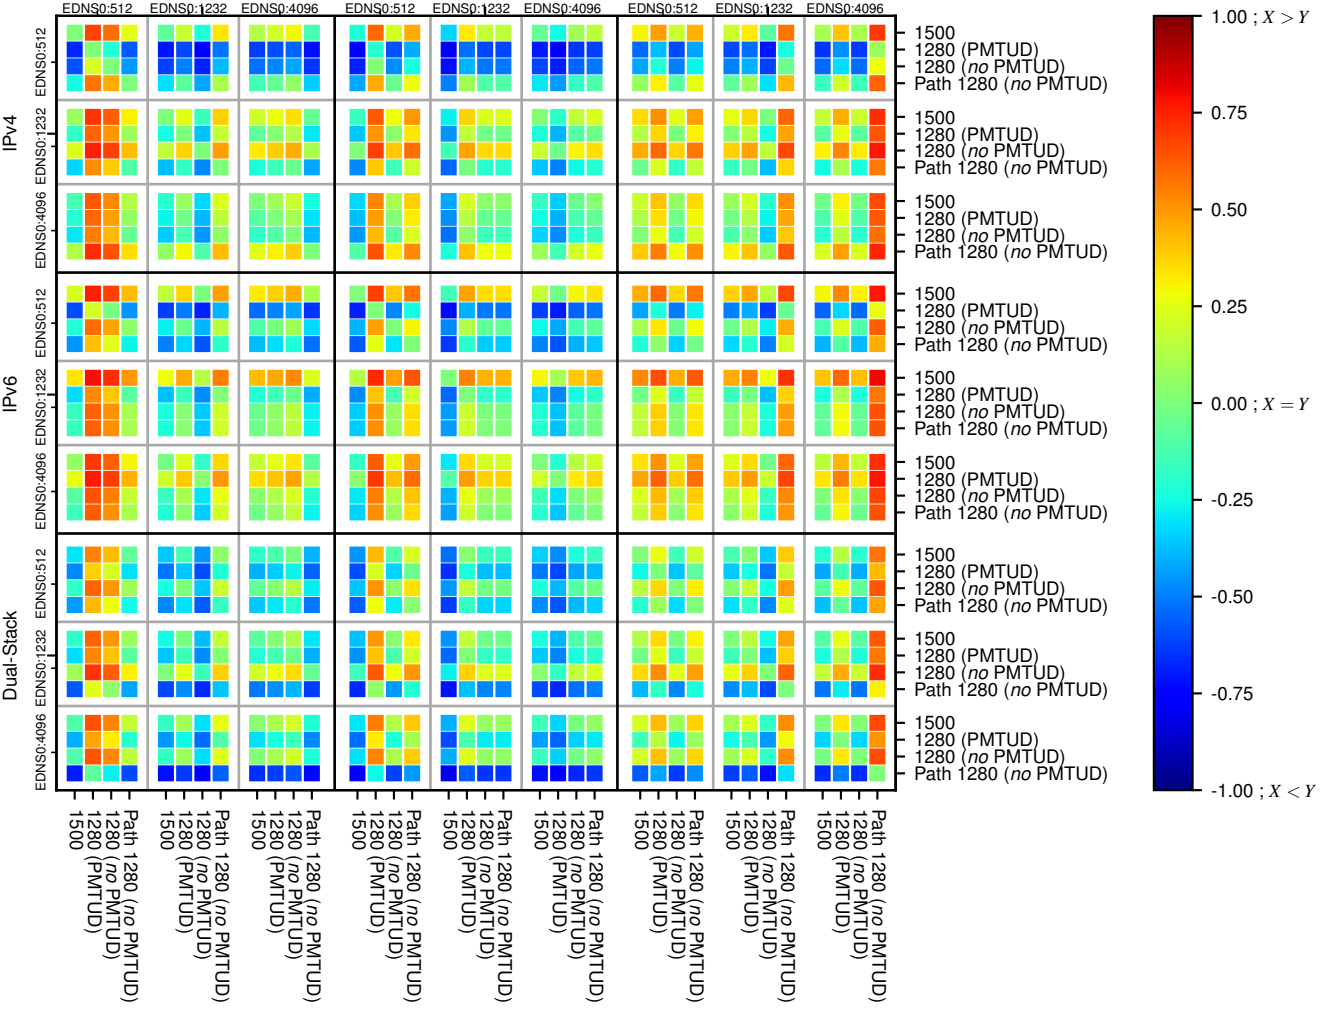

### All Zones without DNSSEC returning NOERROR for '.nl'

### All Zones with DNSSEC returning NOERROR for '.nl'