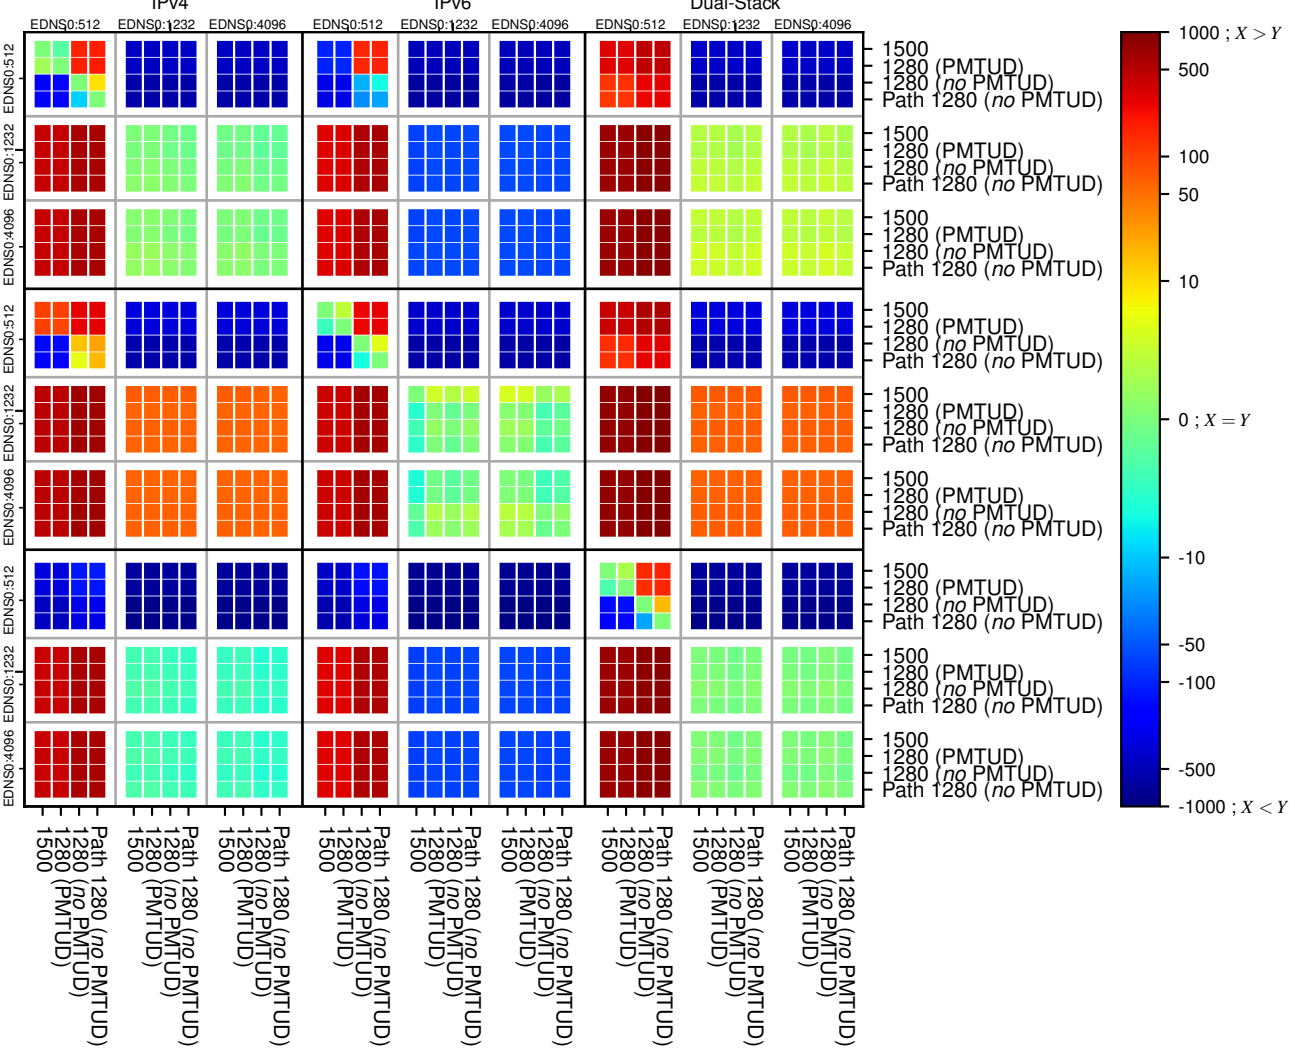

All Zones without DNSSEC returning NOERROR for '.all_psl_domains'

All Zones with DNSSEC returning NOERROR for '.all_psl_domains'

All Zones returning NOERROR for '.all_psl_domains'