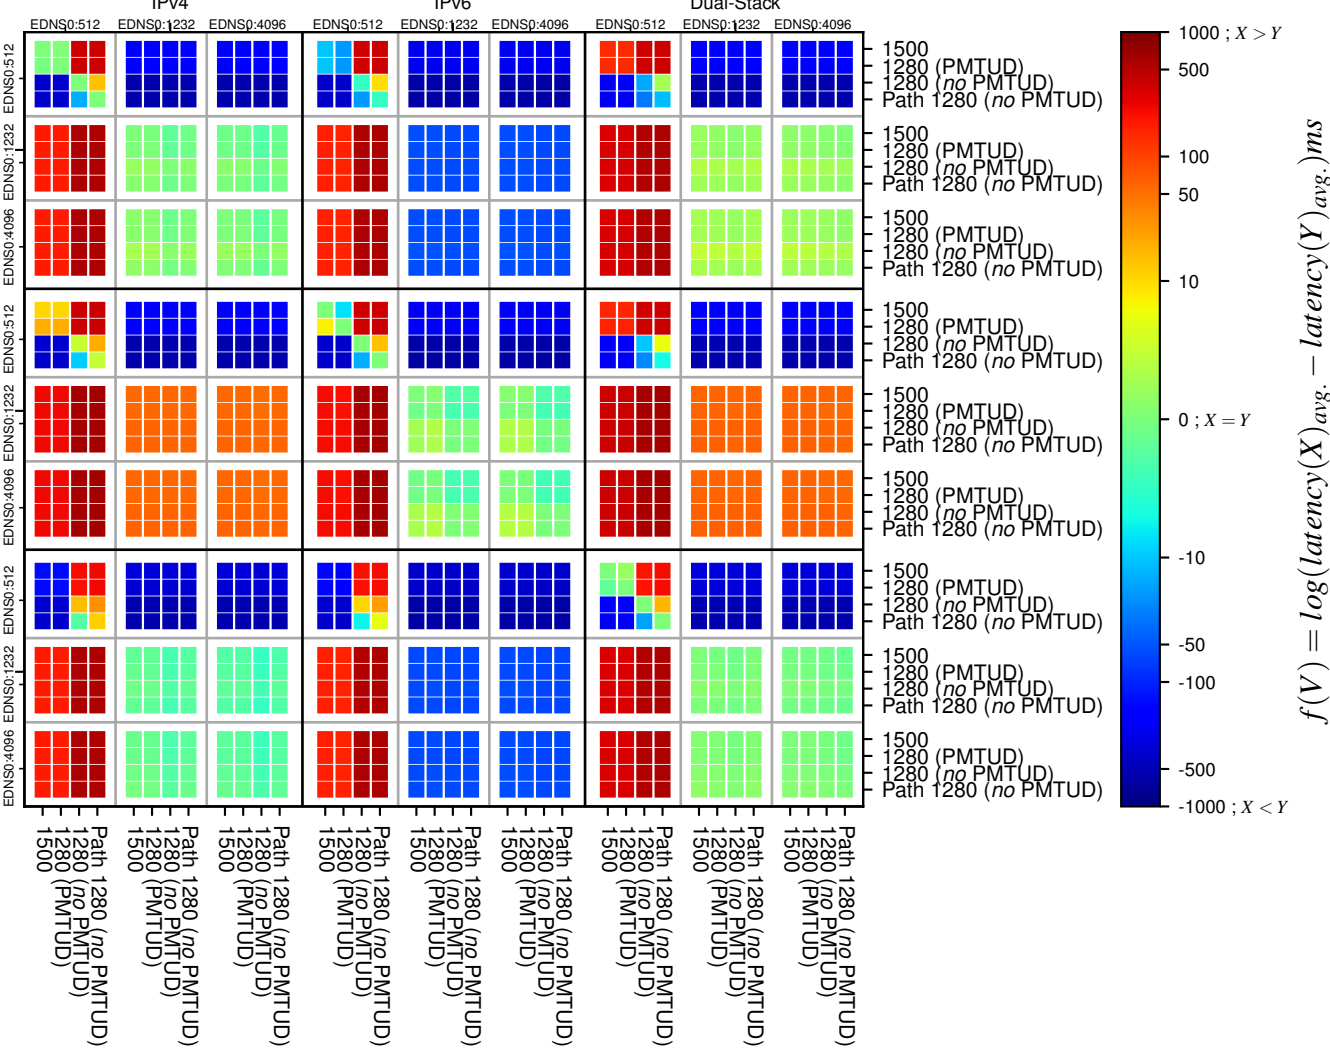

All Zones without DNSSEC returning NOERROR for '.com'

All Zones with DNSSEC returning NOERROR for '.com'

All Zones returning NOERROR for '.com'