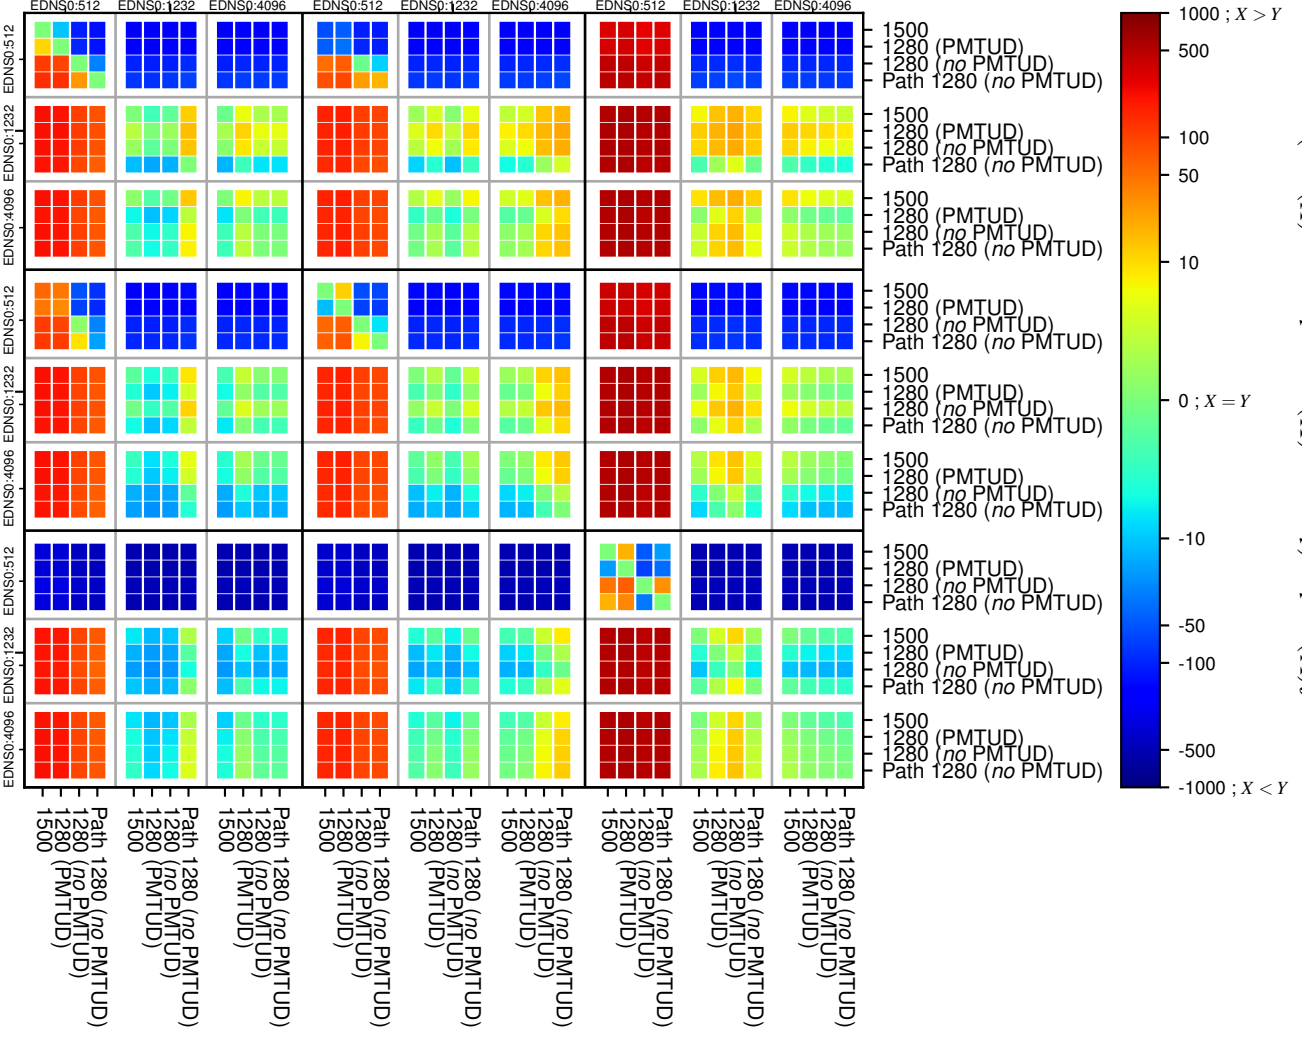

All Zones without DNSSEC returning NOERROR for '.de'

All Zones with DNSSEC returning NOERROR for '.de'

All Zones returning NOERROR for '.de'