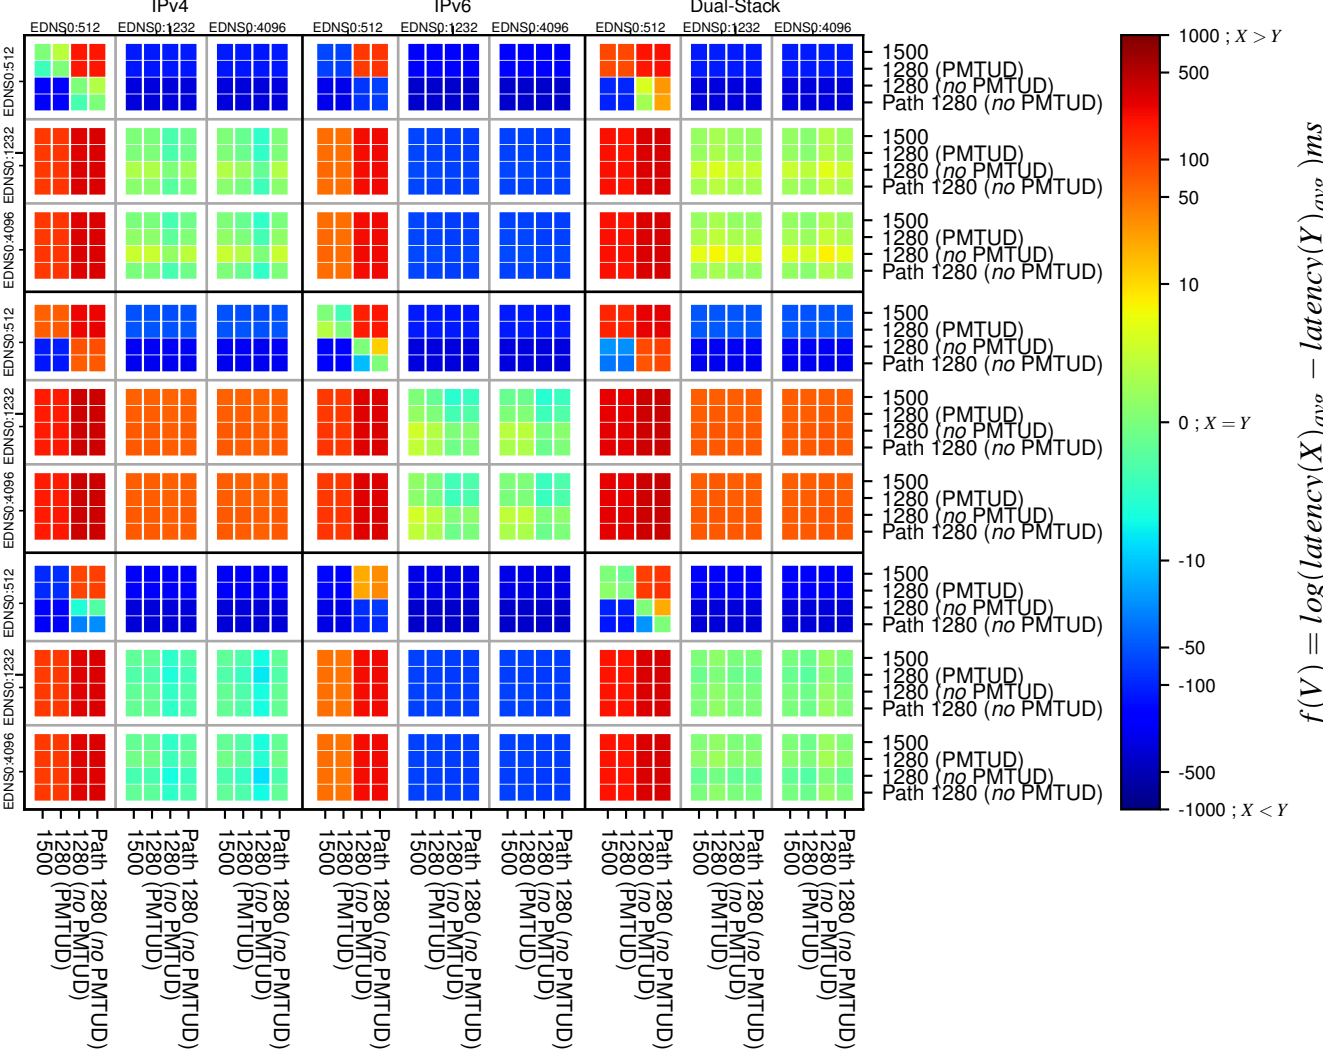

All Zones without DNSSEC returning NOERROR for '.net'

All Zones with DNSSEC returning NOERROR for '.net'

All Zones returning NOERROR for '.net'