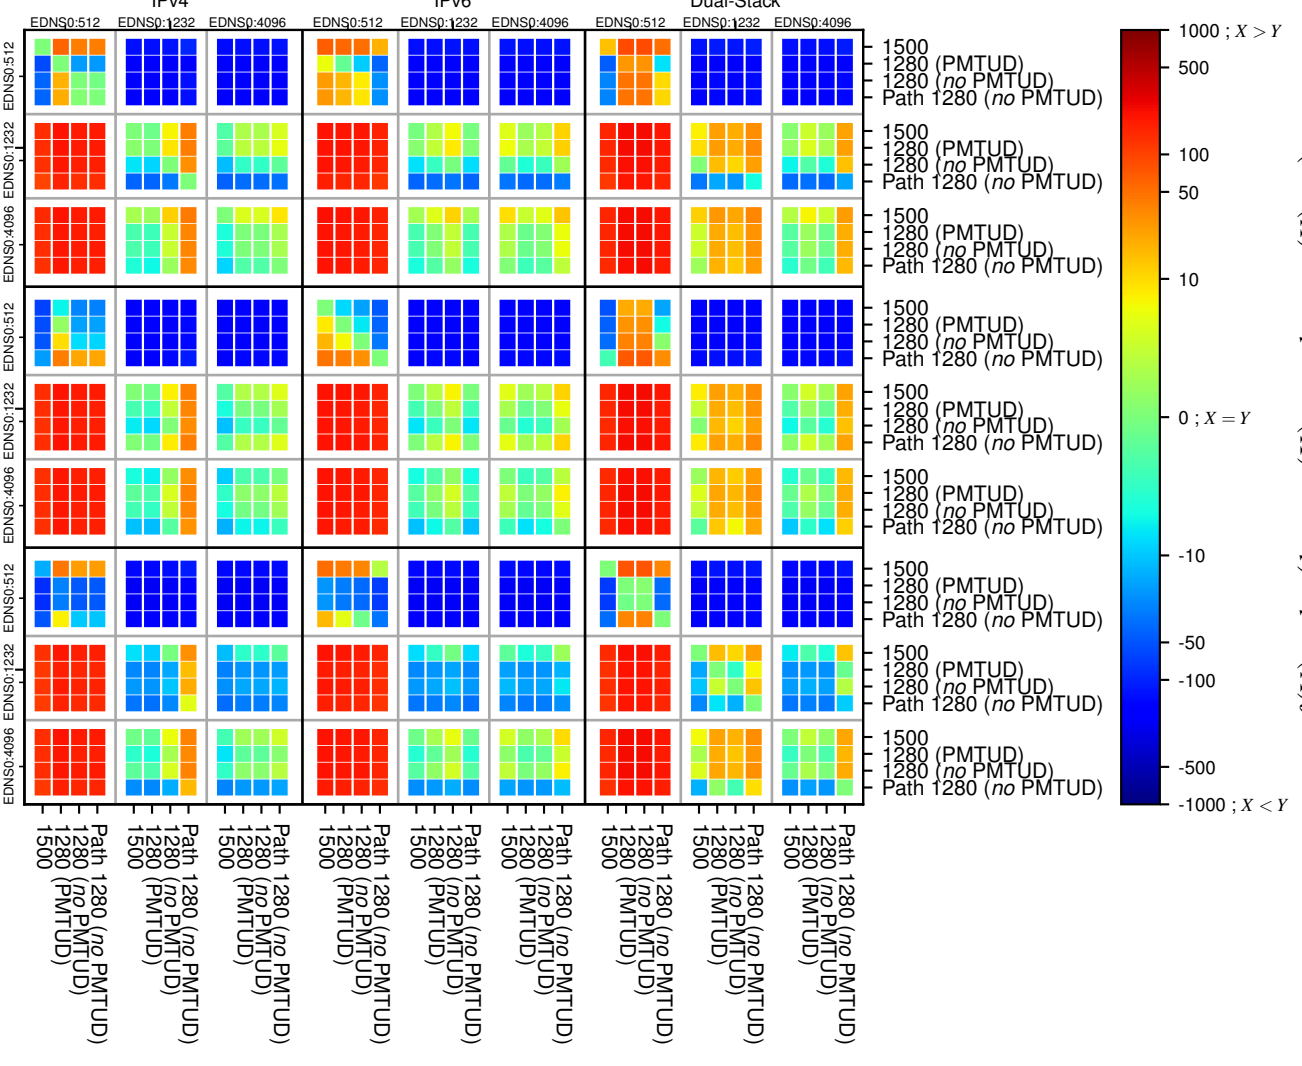

All Zones with DNSSEC returning NOERROR for '.se'