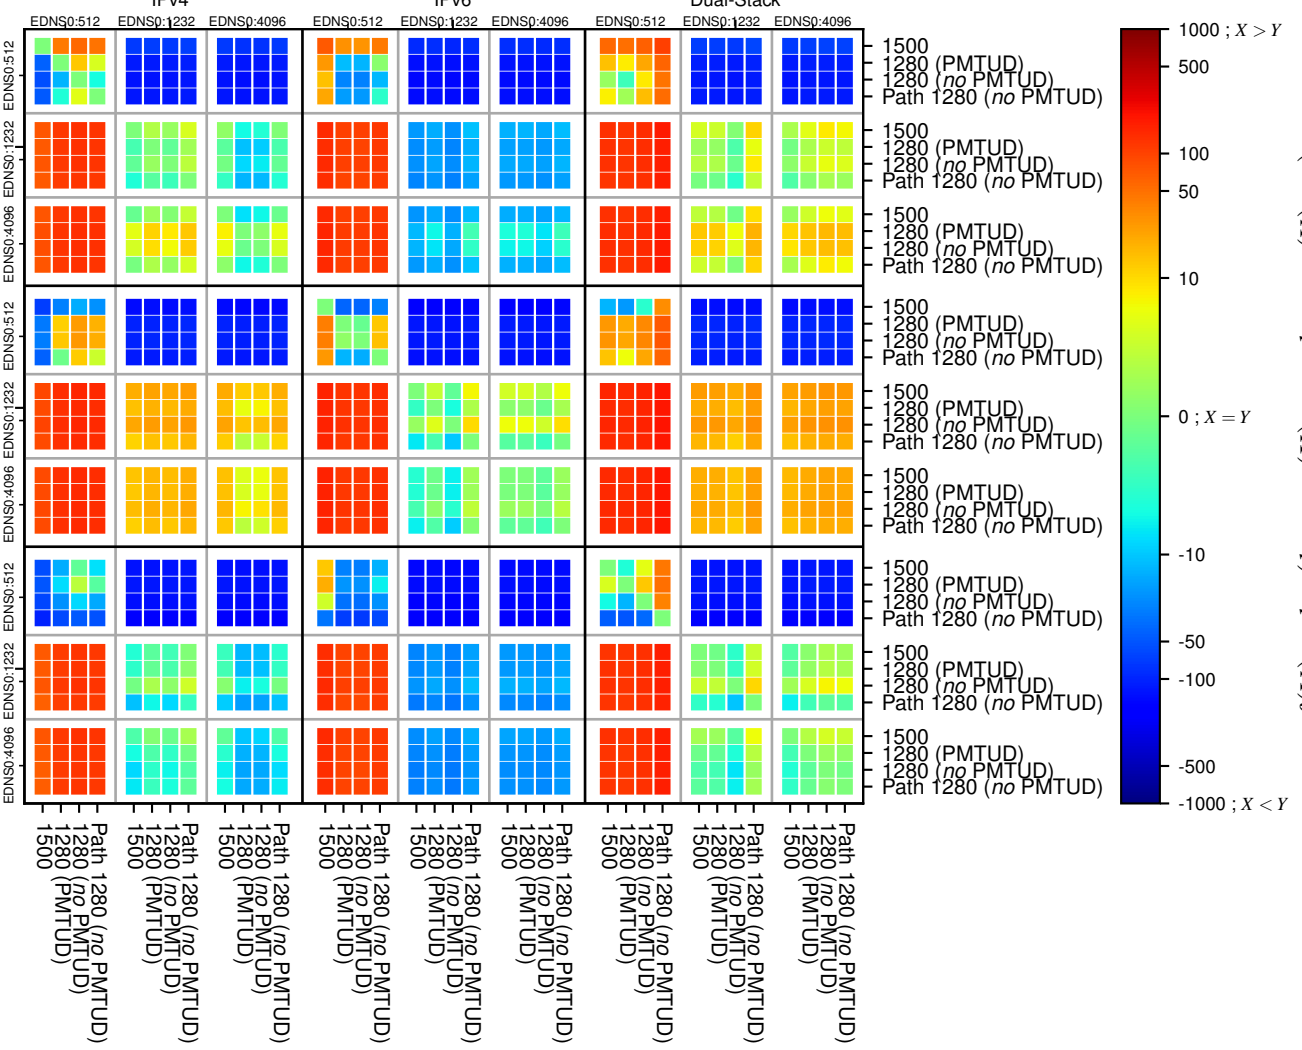

### All Zones without DNSSEC returning NOERROR for '.se'