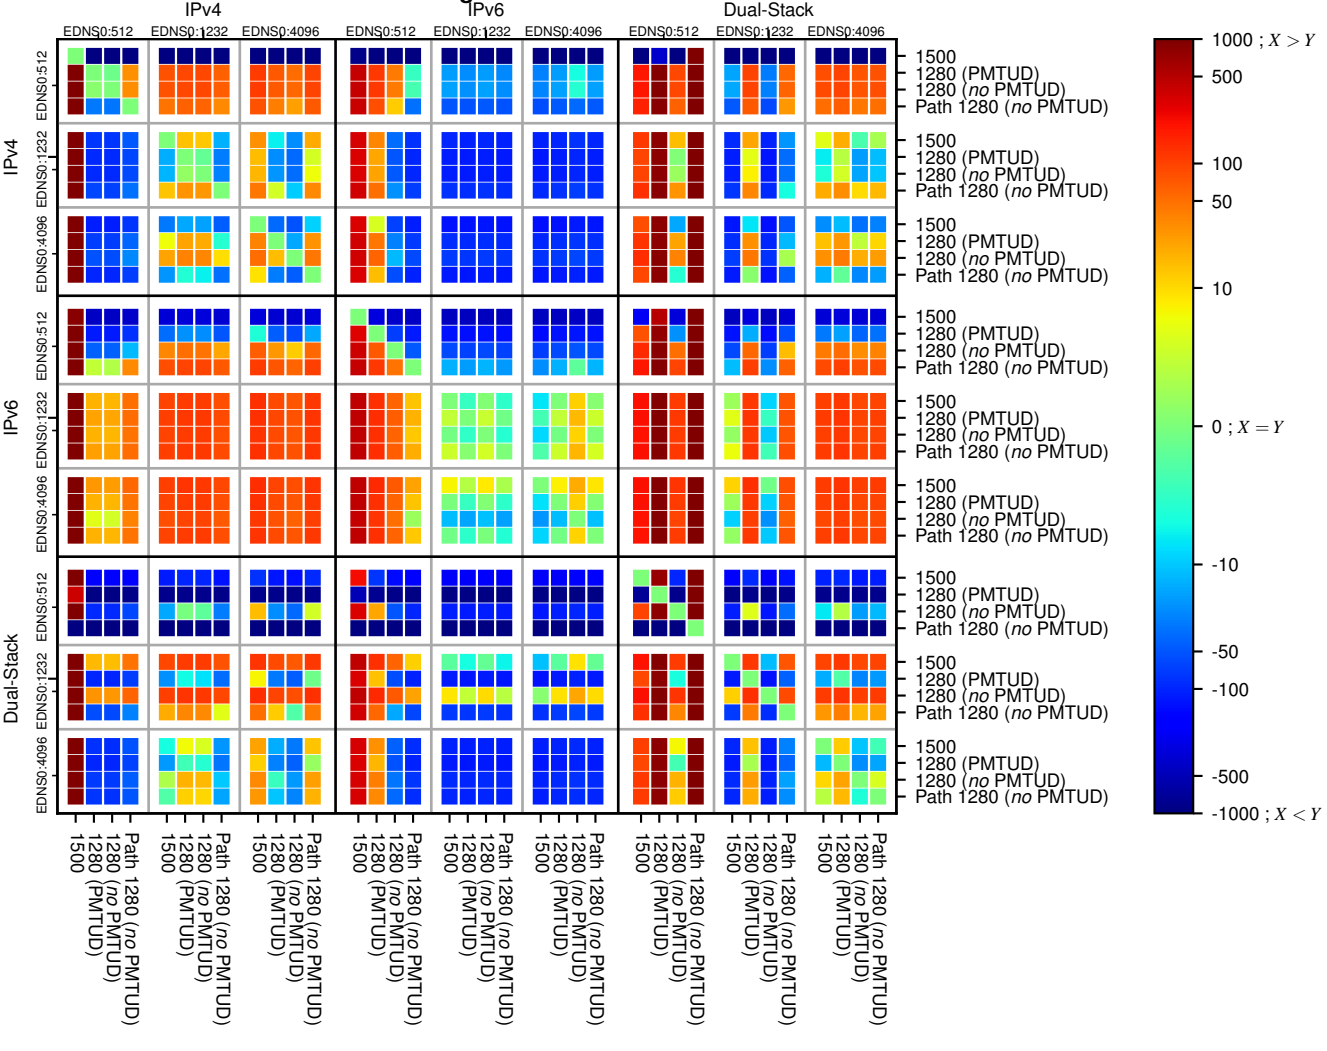

### All Zones without DNSSEC returning NOERROR for '.de'