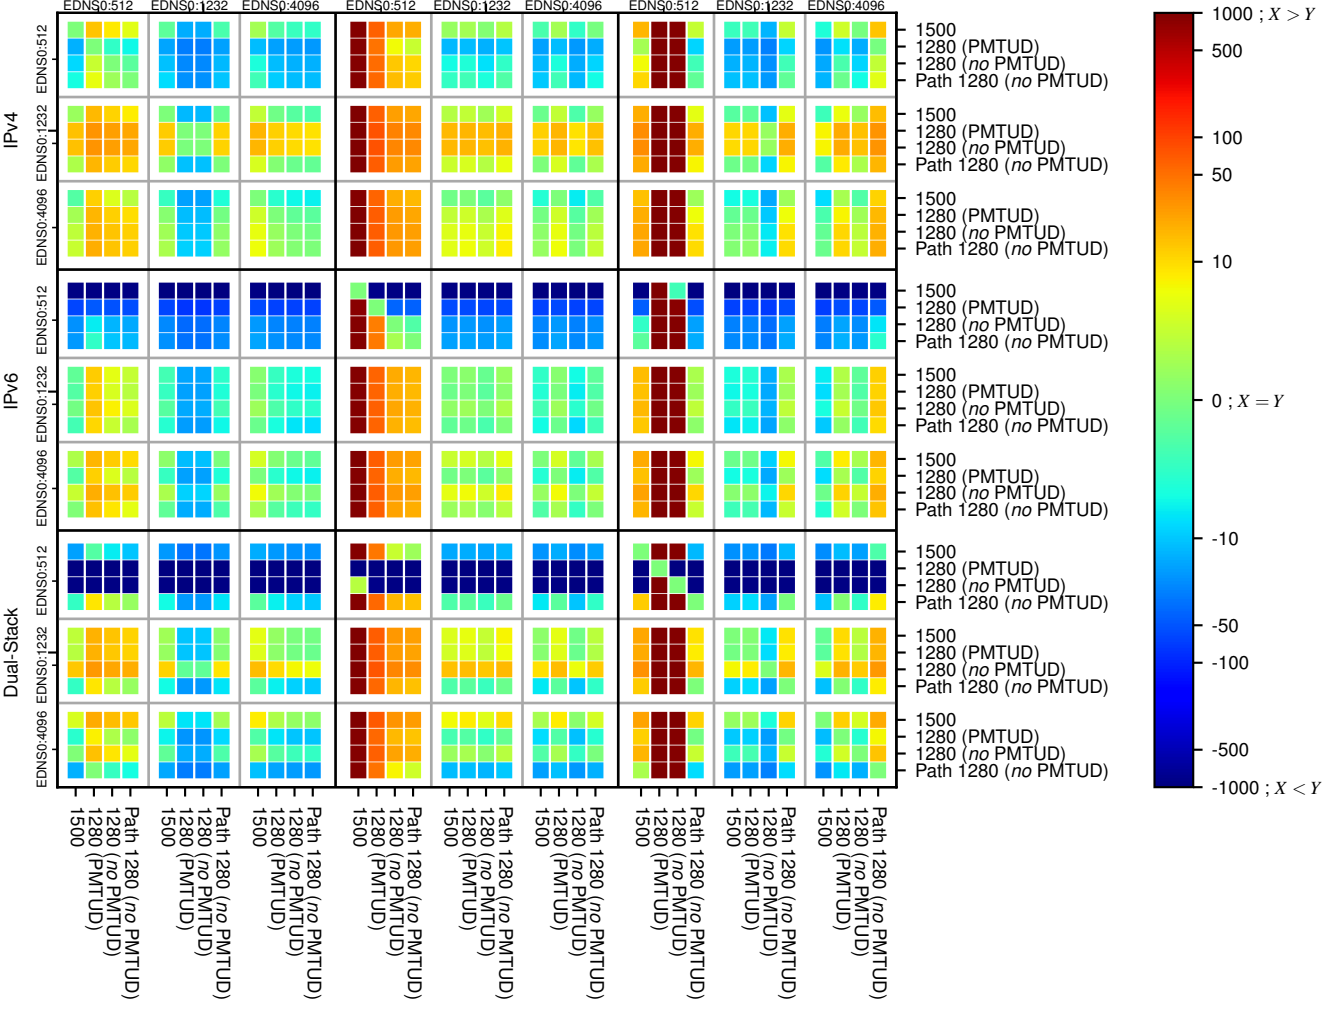

### All Zones without DNSSEC returning NOERROR for '.de'

### All Zones with DNSSEC returning NOERROR for '.de'