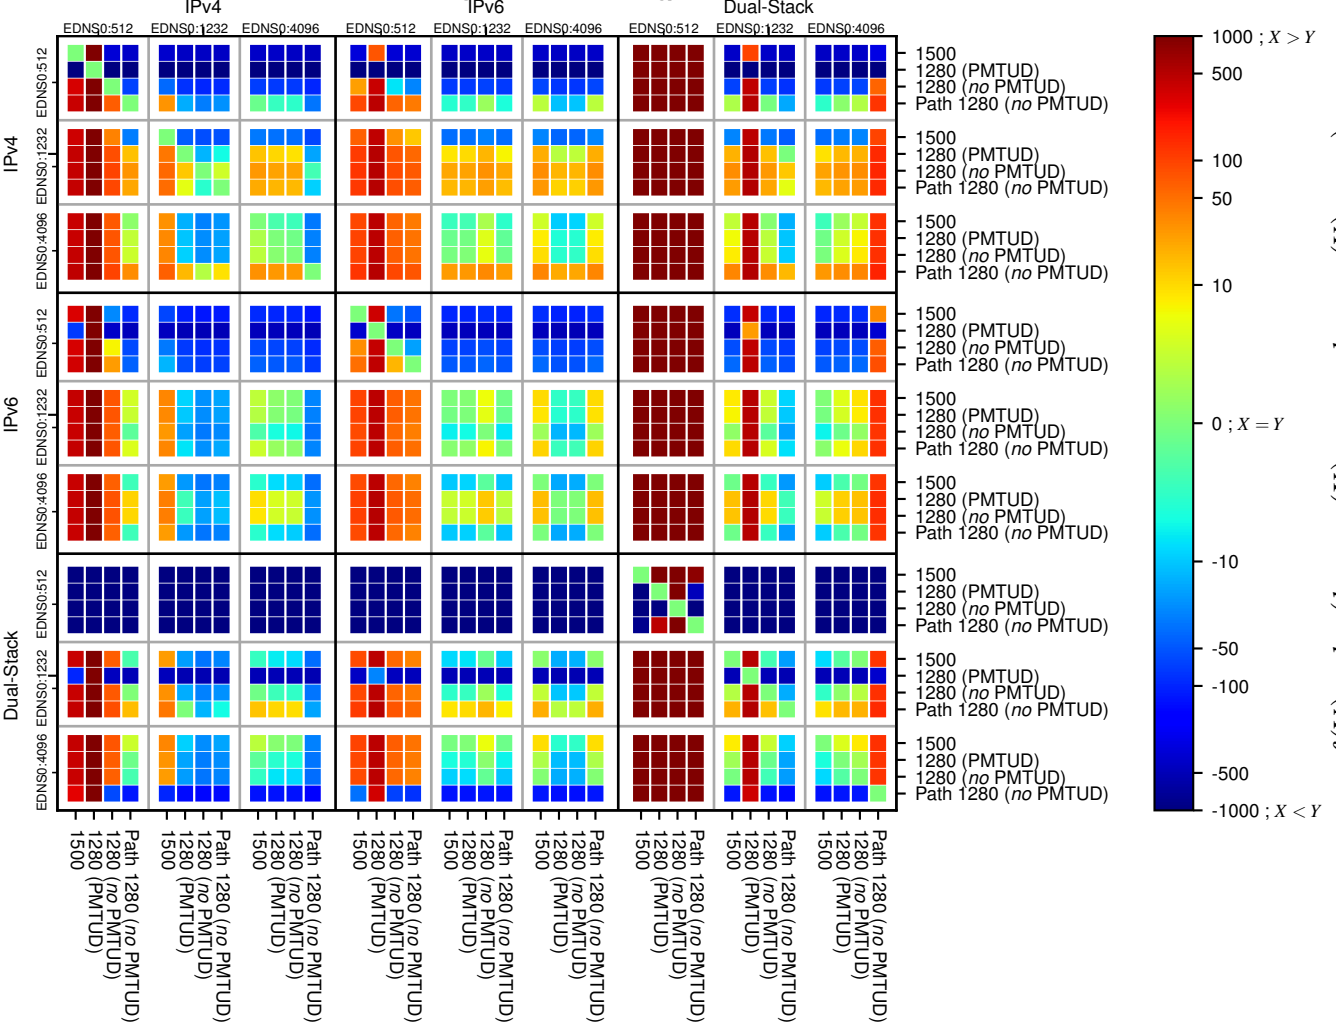

All Zones without DNSSEC returning NOERROR for '.jp'

All Zones with DNSSEC returning NOERROR for '.jp'

All Zones returning NOERROR for '.jp'