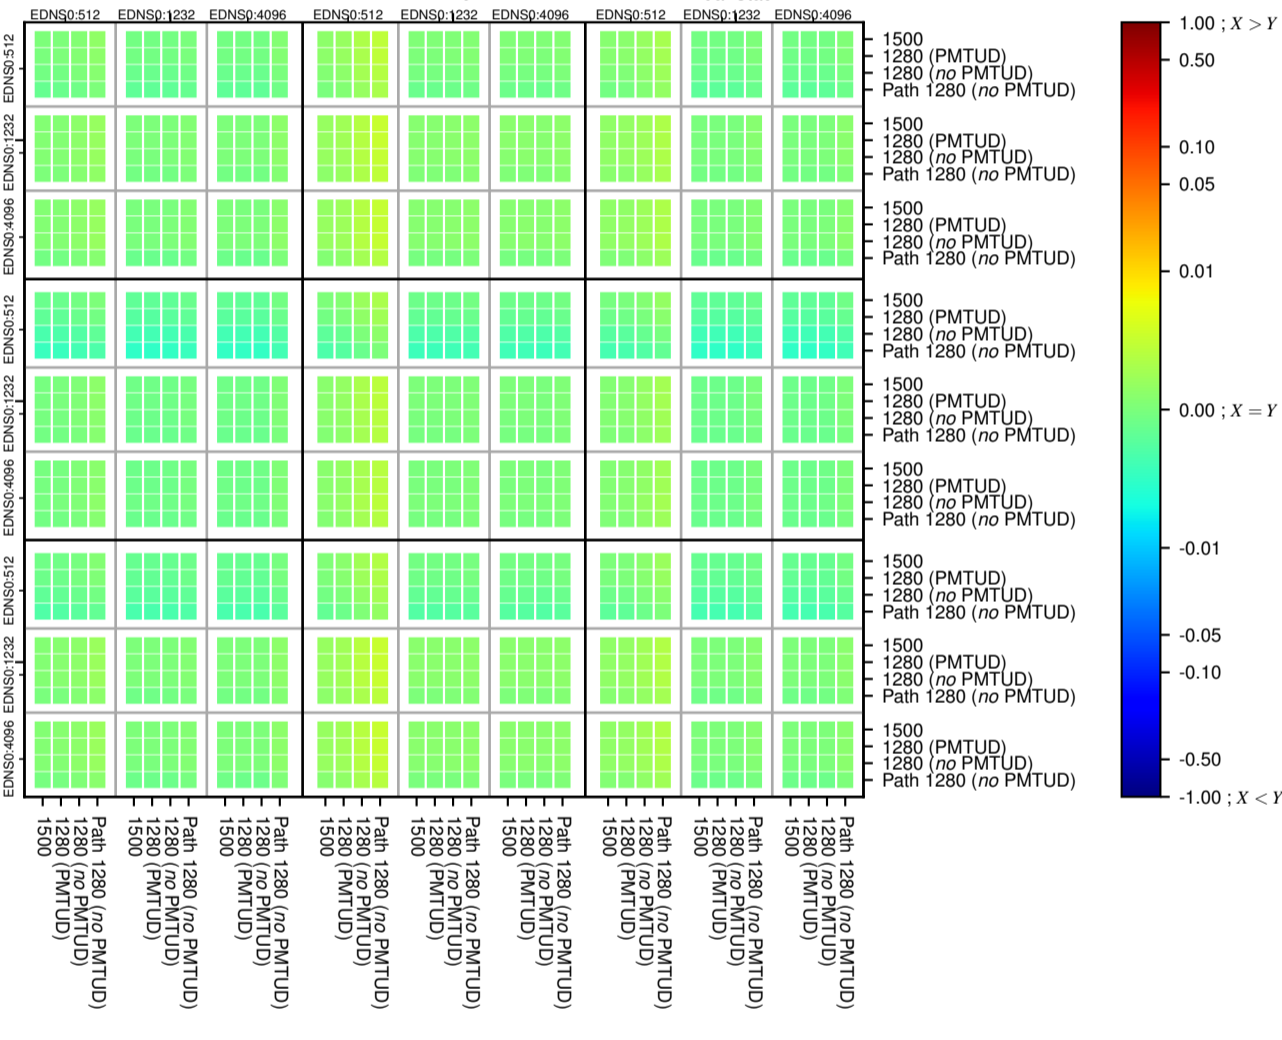

### All Zones without DNSSEC for '.com'

$$f(V) = |(X_{TIMEOUT} | \% - SERVFAIL) - (Y_{TIMEOUT} | \% - SERVFAIL)|$$

### All Zones with DNSSEC for '.com'

$$f(V) = |(X_{TIMEOUT} | \% - SERVFAIL) - (Y_{TIMEOUT} | \% - SERVFAIL)|$$

### All Zones for '.com'

$$f(V) = |(X_{TIMEOUT} | \% - SERVFAIL) - (Y_{TIMEOUT} | \% - SERVFAIL)|$$