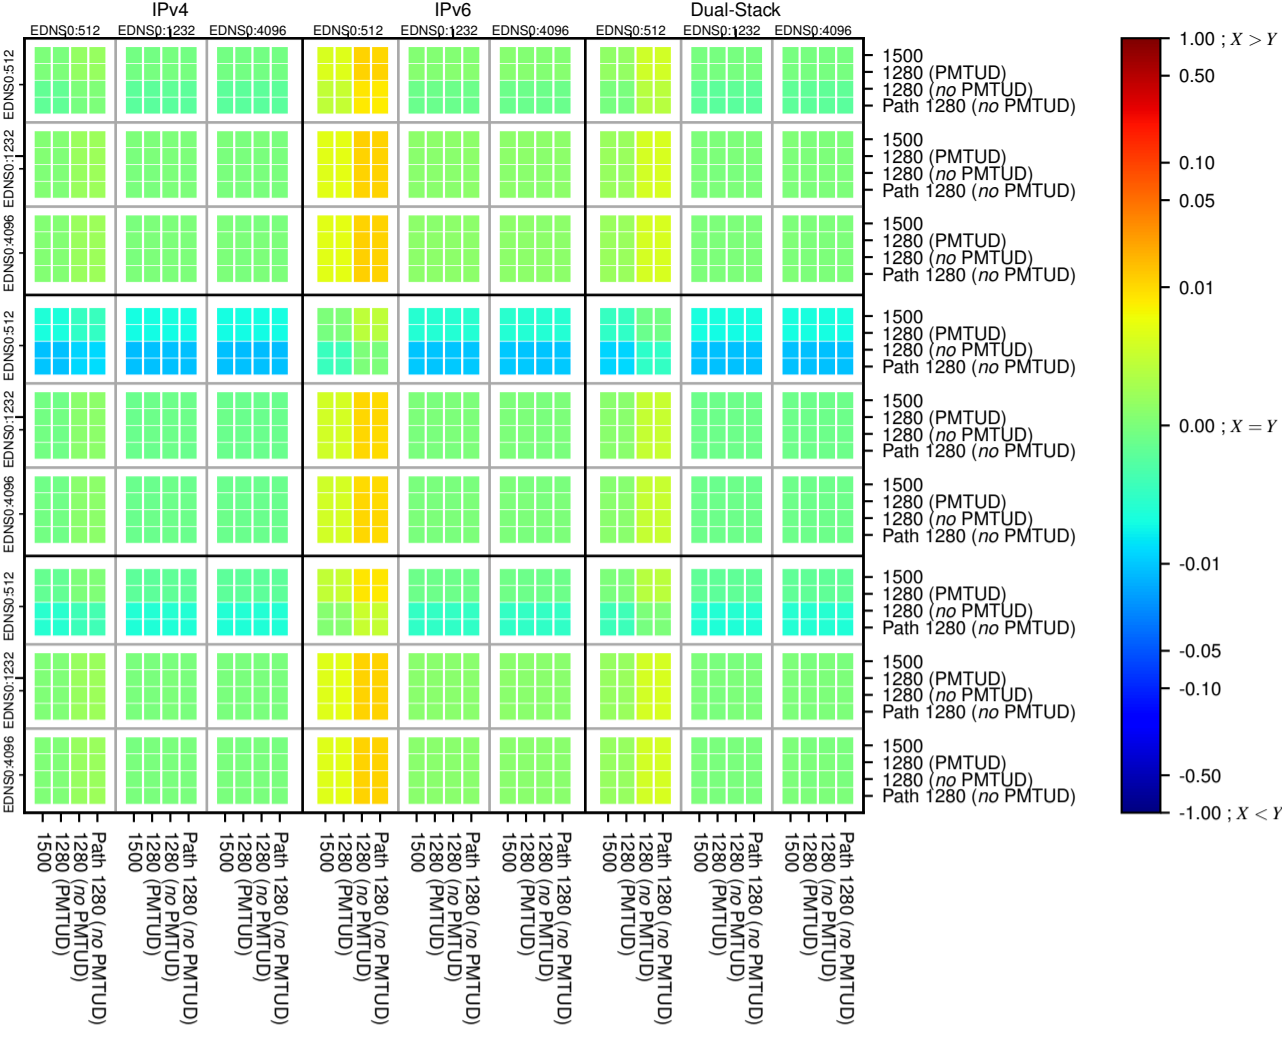

### All Zones without DNSSEC for '.com'

$$f(V) = |(X_{TIMEOUT} | \% - SERVFAIL) - (Y_{TIMEOUT} | \% - SERVFAIL)|$$

### All Zones with DNSSEC for '.com'

$$f(V) = |(X_{TIMEOUT} | \% - SERVFAIL) - (Y_{TIMEOUT} | \% - SERVFAIL)|$$

### All Zones for '.com'

$$f(V) = |(X_{TIMEOUT} | \% - SERVFAIL) - (Y_{TIMEOUT} | \% - SERVFAIL)|$$