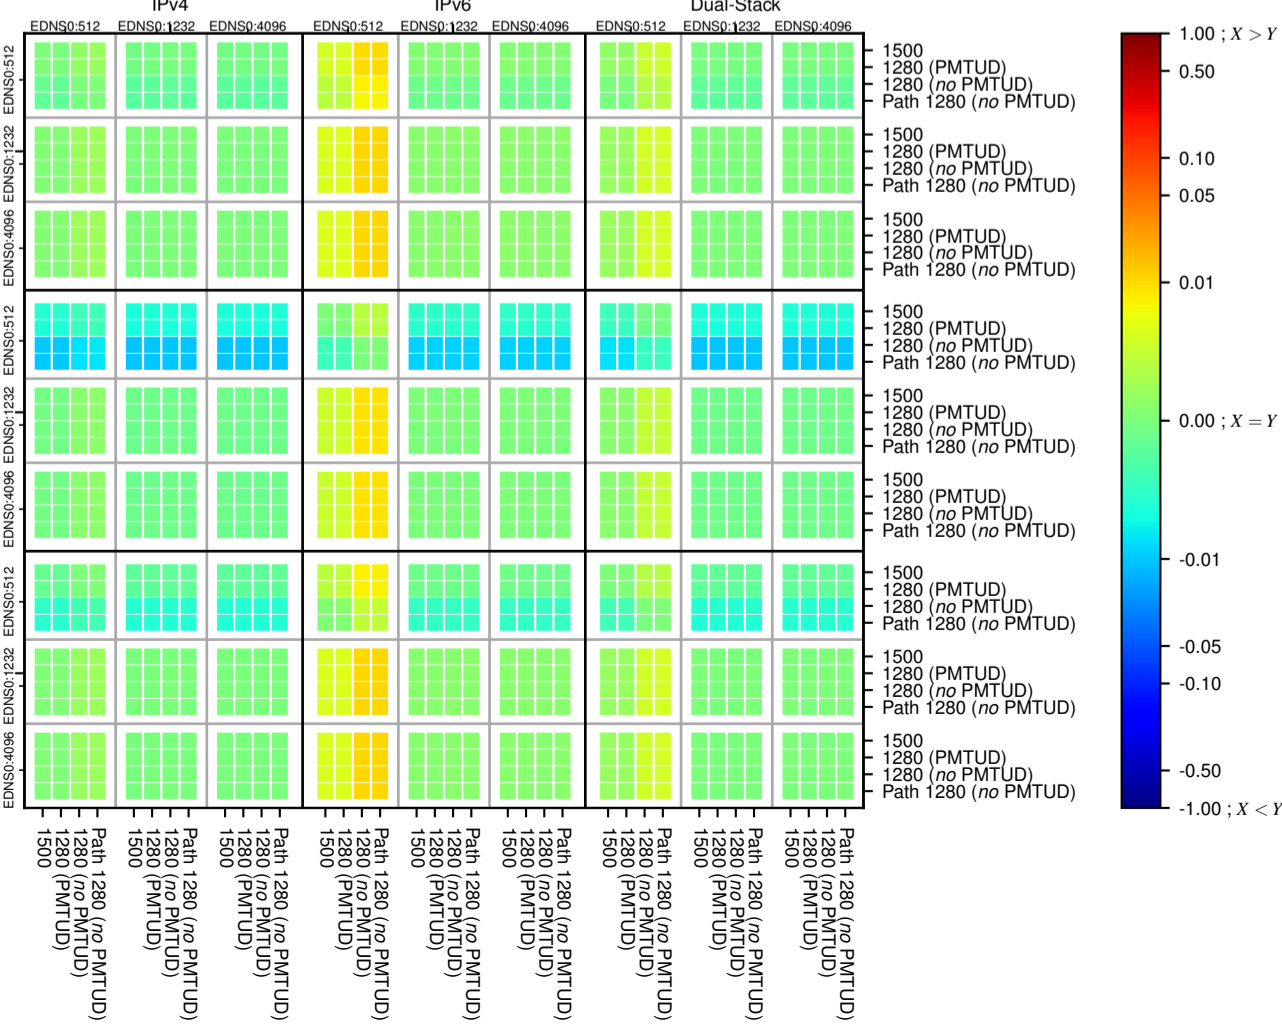

### All Zones without DNSSEC for '.com'

$$f(V) = |(X_{TIMEOUT} | \% - SERVFAIL) - (Y_{TIMEOUT} | \% - SERVFAIL)|$$

### All Zones with DNSSEC for '.com'

$$f(V) = |(X_{TIMEOUT} | \% - SERVFAIL) - (Y_{TIMEOUT} | \% - SERVFAIL)|$$

### All Zones for '.com'

$$f(V) = |(X_{TIMEOUT} | \% - SERVFAIL) - (Y_{TIMEOUT} | \% - SERVFAIL)|$$