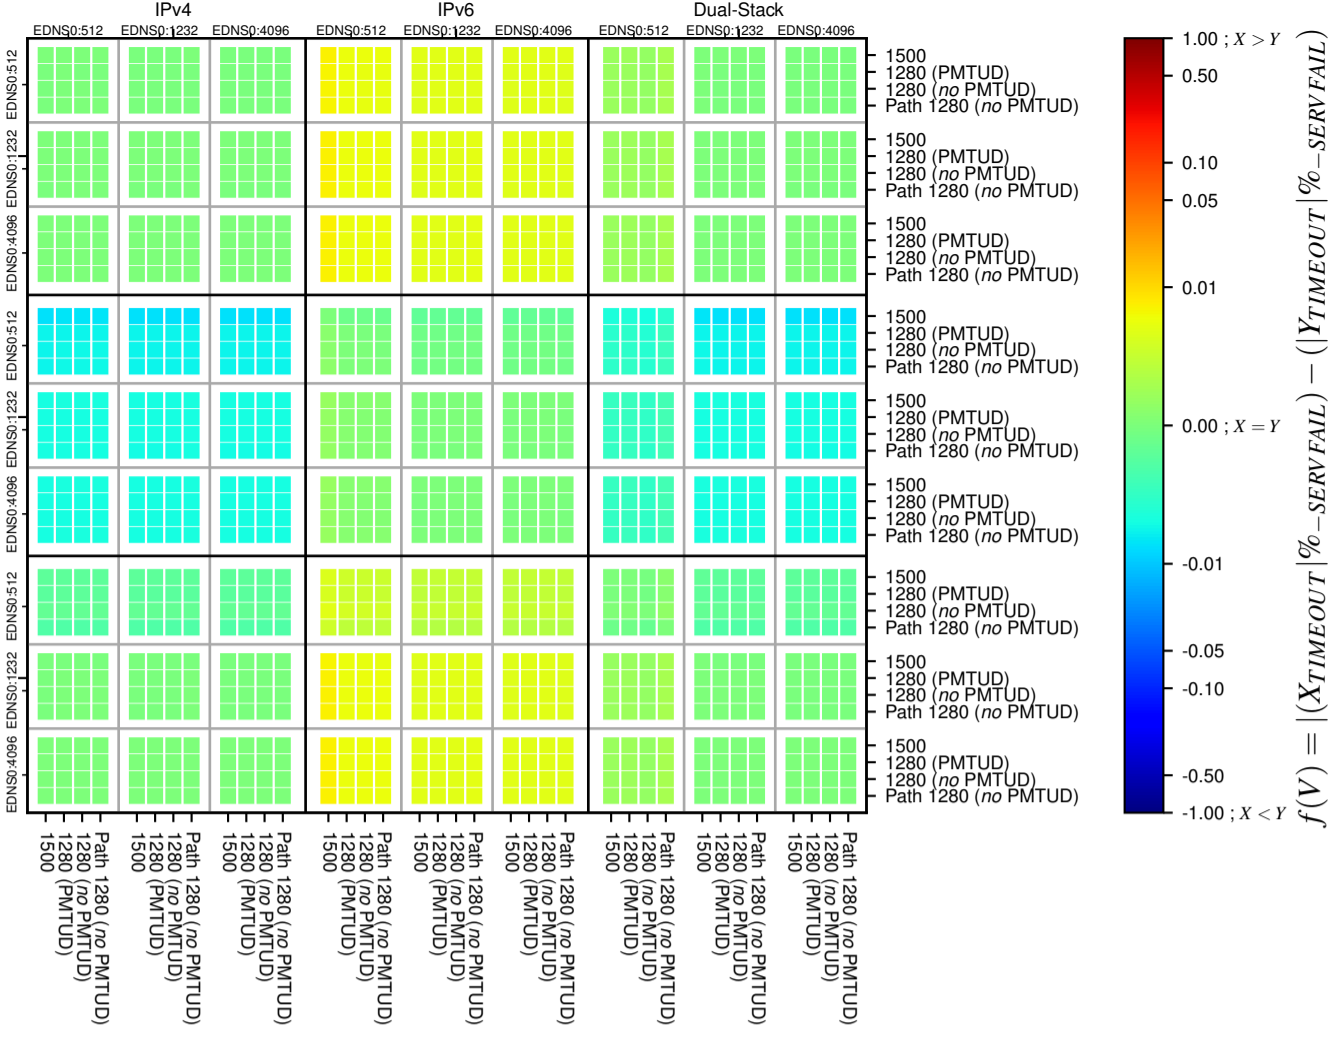

### All Zones without DNSSEC for '.de'