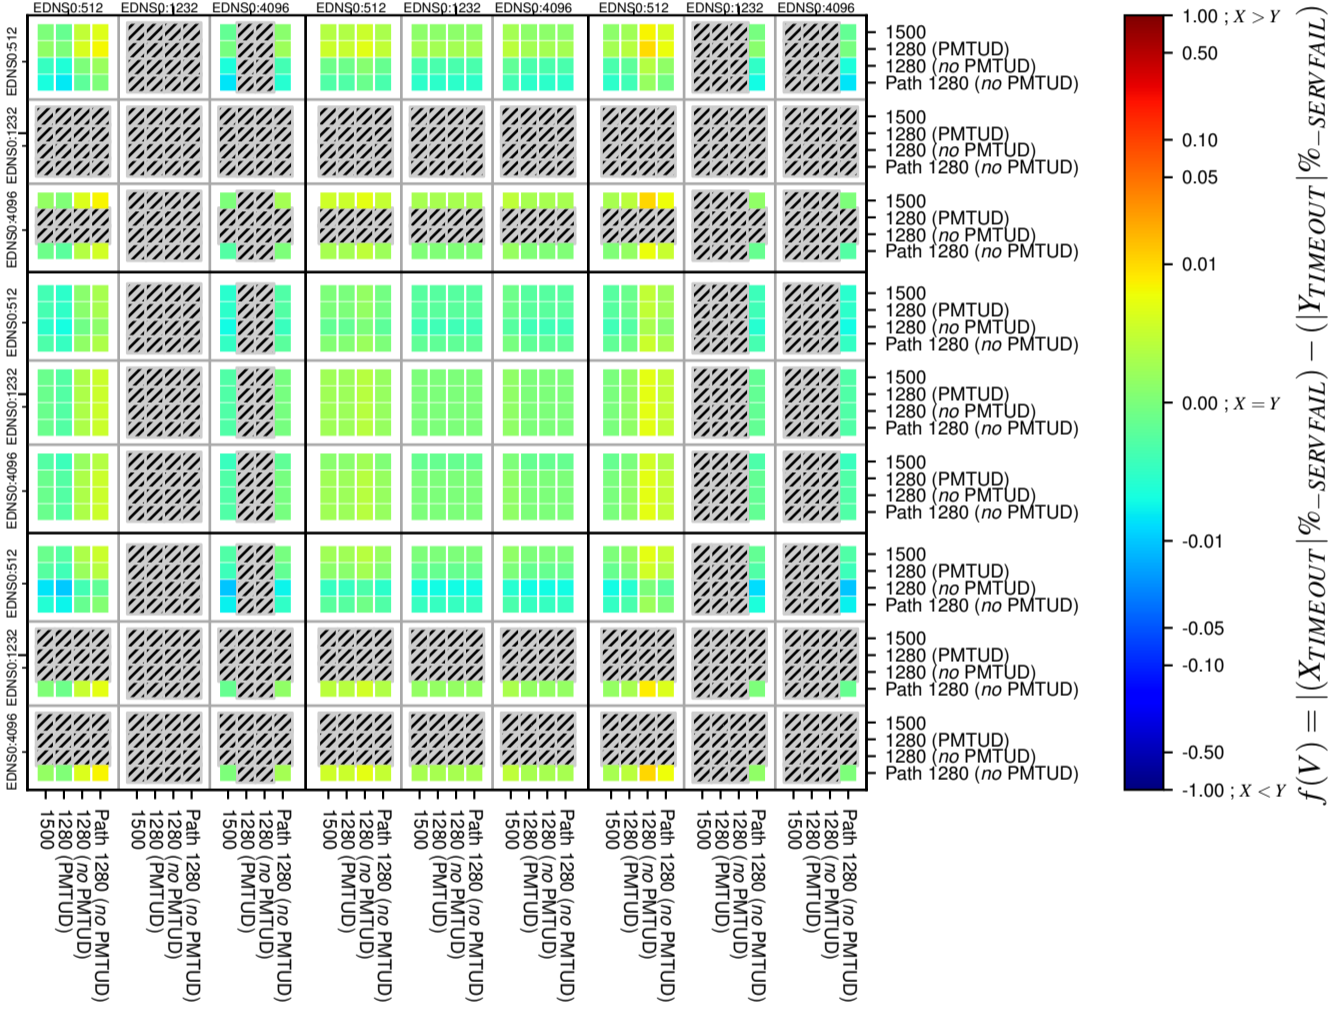

All Zones with DNSSEC for '.de'