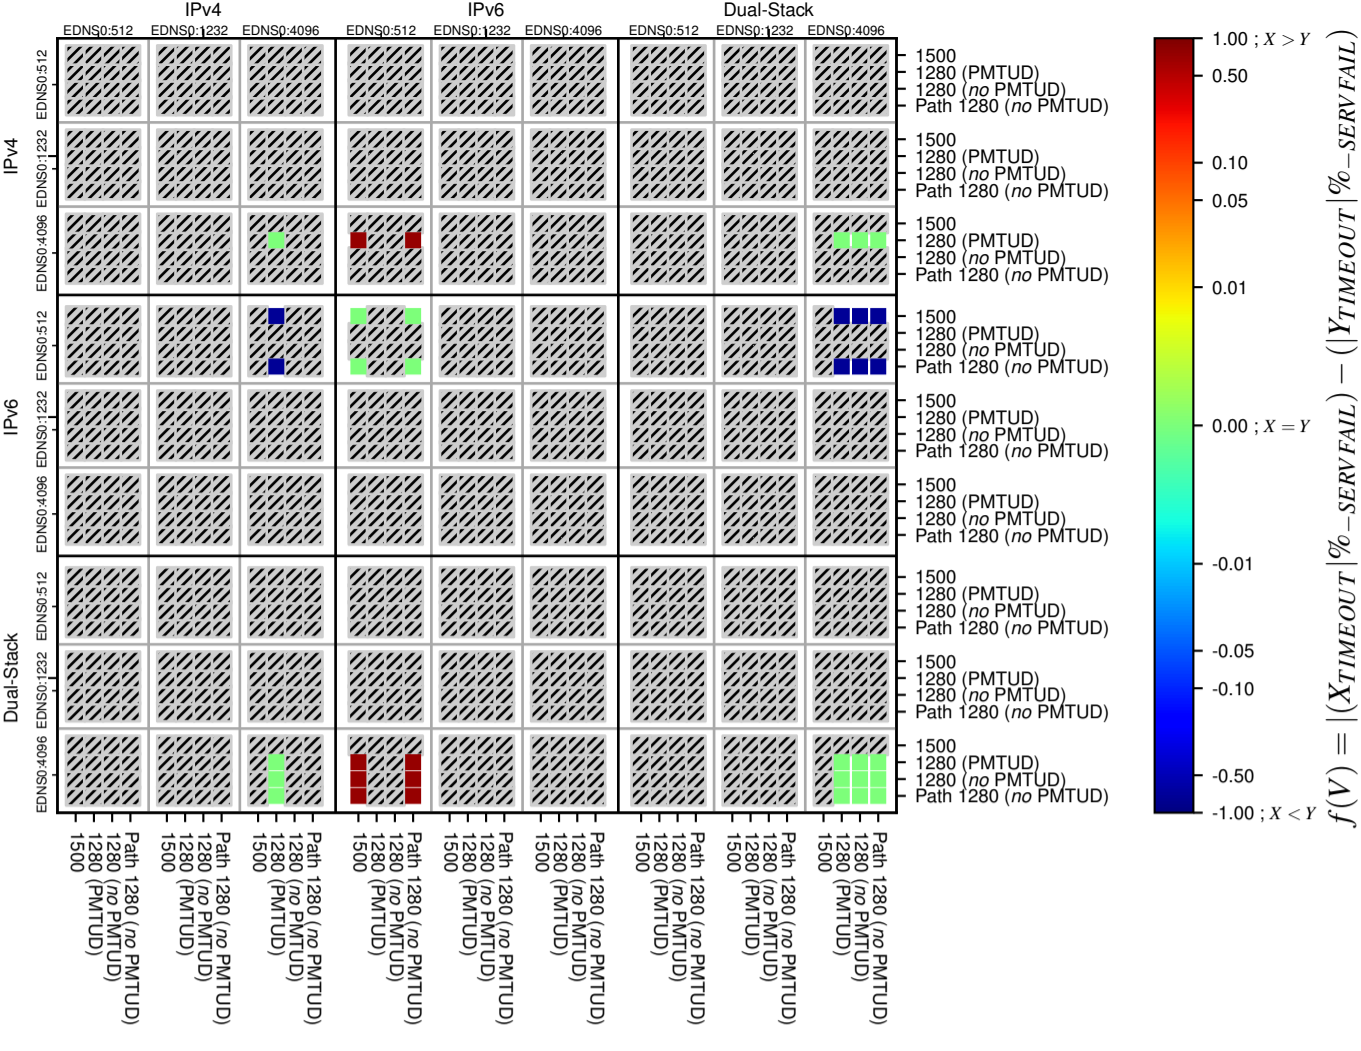

All Zones without DNSSEC for '.mil'

All Zones with DNSSEC for '.mil'

All Zones for '.mil'

$$f(V) = |(X_{TIMEOUT} | \% - SERVFAIL) - (Y_{TIMEOUT} | \% - SERVFAIL)|$$

$$f(V) = |(X_{TIMEOUT} | \% - SERVFAIL) - (Y_{TIMEOUT} | \% - SERVFAIL)|$$

$$f(V) = |(X_{TIMEOUT} | \% - SERVFAIL) - (Y_{TIMEOUT} | \% - SERVFAIL)|$$